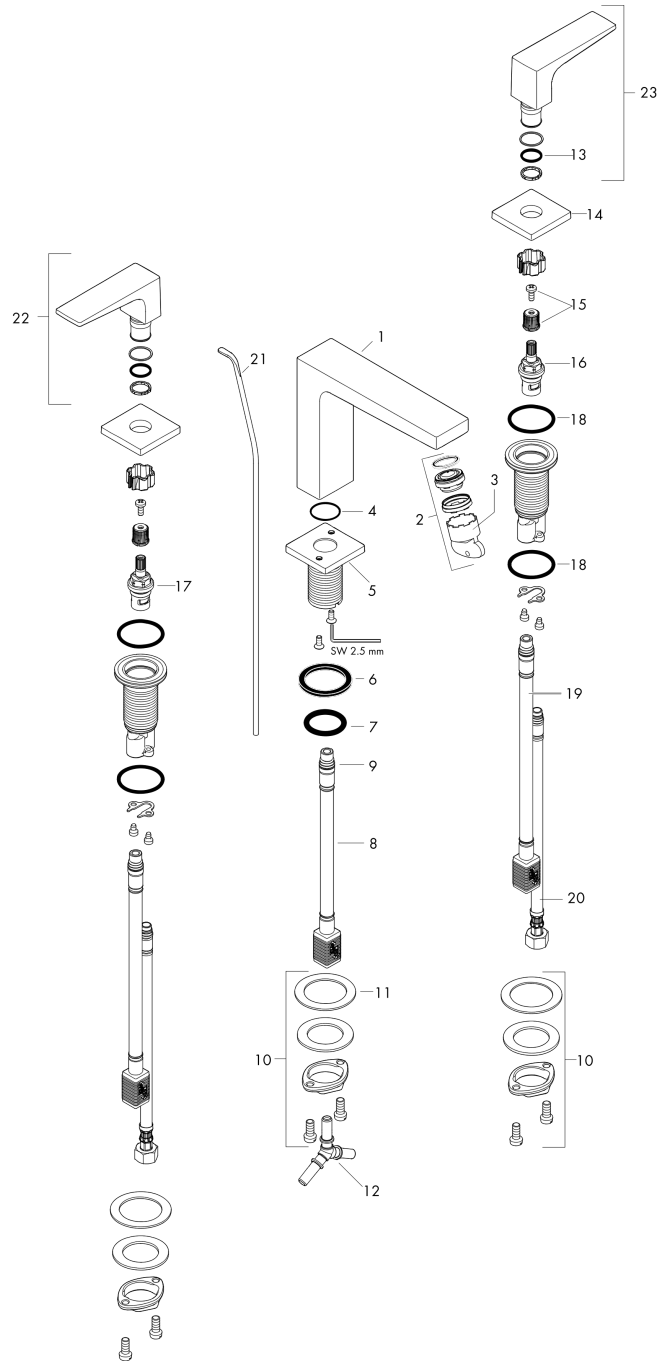

Metropol
Widespread Faucet 110 with Lever Handles and Pop-Up Drain, 1.2 GPM
 Finish: **chrome** Part no. : **32516001**

Exploded drawing

Year of production: >01/18

Metropol

Widespread Faucet 110 with Lever Handles and Pop-Up Drain, 1.2 GPM

Finish: **chrome** Part no. : **32516001**

Spare parts list

Year of production: >01/18

Pos.	Description	Part no.	Price	PU
1	spout 110 mm	93021000	-	1
2	aerator M24x1 (4,5 l/min)	93202000	-	1
3	service tool	95661000	-	1
4	O-ring 21x1,5	98219000	-	1
5	escutcheon for spout	92906000	-	1
6	flat seal	98749000	-	1
7	O-ring 26x4	92191000	-	1
8	null	92913000	-	1
9	O-ring 8x1,75	97827000	-	1
10	null	92909000	-	1
11	lever collar	97548000	-	1
12	hose connection angel	92905000	-	1
13	O-Ring 14x1,5	98201000	-	1
14	escutcheon	92915000	-	1
15	handle fixing set	98932000	-	1
16	shut off unit left closing	95366001	-	1
17	shut off unit right closing	98817001	-	1
18	null	92907000	-	1
19	null	92914000	-	1
20	connection hose 18½" M8x0,75 3/8"	96321001	-	1
21	pull rod	96657000	-	1
22	handle for hot water	92916000	-	1
23	handle for cold water	92917000	-	1
a	pop up waste	88509000	-	1