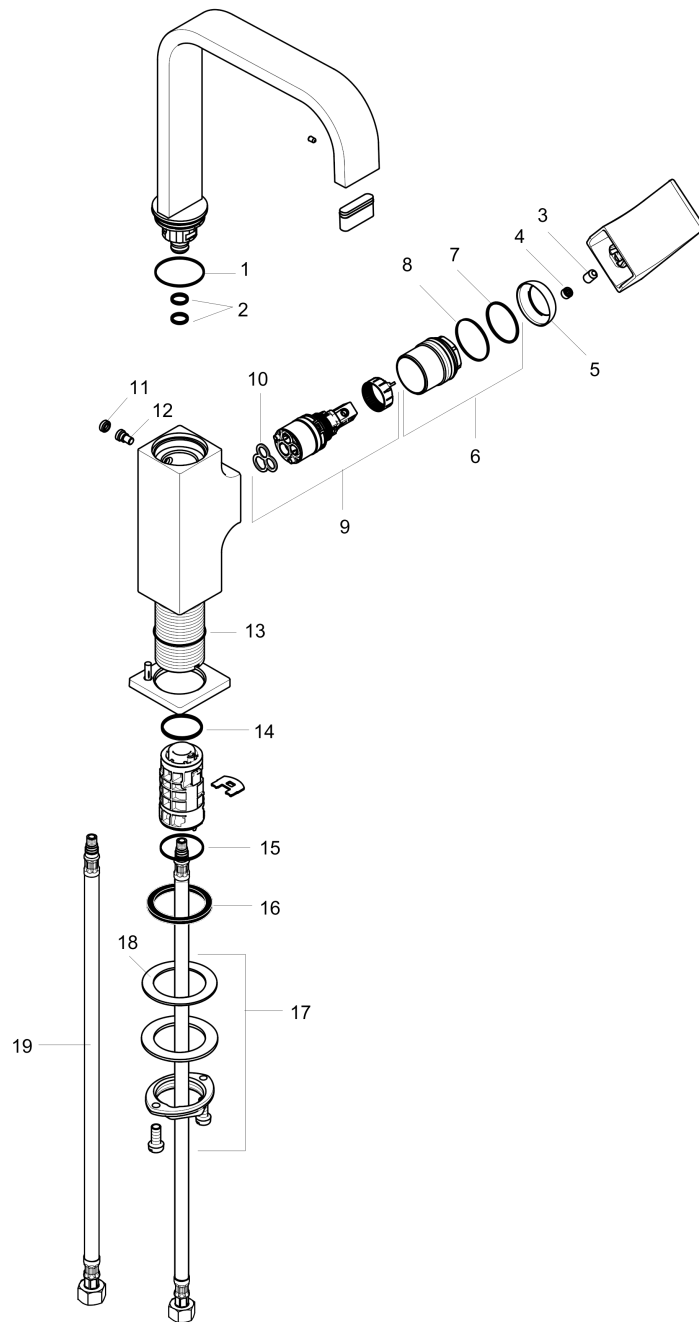

Metropol
Single-Hole Faucet 230 with Lever Handle and Swivel Spout, 1.2 GPM
 Finish: **chrome** Part no. : **32511001**

Description

Features

- Handle variant: Lever
- Swivel range 120°
- Spray modes: aerated spray
- Max. flow: 1.2 GPM (4.5 L/Min)
- Ceramic cartridge
- Bottom-side at the base body (not suitable for wash bowls)

Item details

List Price \$ 615.00

Technology

Compliance / Sustainability

Product image

Scale drawing

Metropol
Single-Hole Faucet 230 with Lever Handle and Swivel Spout, 1.2 GPM
 Finish: **chrome** Part no. : **32511001**

Exploded drawing

Year of production: >03/18

Metropol
Single-Hole Faucet 230 with Lever Handle and Swivel Spout, 1.2 GPM
 Finish: **chrome** Part no. : **32511001**

Spare parts list

Year of production: >03/18

Pos.	Description	Part no.	Price	PU
1	O-ring 30x1,5	98433000	-	1
2	O-ring 8x2	98112000	-	1
3	hollow set screw M6x10 DIN 916	96029000	-	1
4	screw cover	95704000	-	1
5	flange	95493000	-	1
6	nut	93086000	-	1
7	O-Ring 22x2	98185000	-	1
8	O-ring 27x1,5	92527000	-	1
9	cartridge, assy	95973001	-	1
10	seal	98865000	-	1
11	plug	93087000	-	1
12	screw	93088000	-	1
13	O-ring 32x1,5	92936000	-	1
14	O-ring 24x2	98388000	-	1
15	O-ring 26x1,5	98390000	-	1
16	flat seal	98749000	-	1
17	fixing set (Ø 32)	13961000	-	1
18	lever collar	97548000	-	1
19	connection hose 23½" M8x0,75 3/8"	98600001	-	1
a	spout 165 mm	93084000	-	1
b	spray former	93085000	-	1
c	handle	93082000	-	1