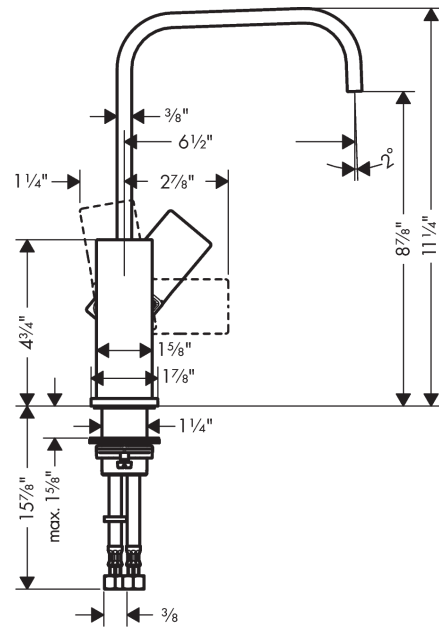

Metropol
Single-Hole Faucet 230 with Lever Handle and Swivel Spout, 1.2 GPM
 Finish: **chrome** Part no. : **32511001**

Description

Features

- Handle variant: Lever
- Swivel range 120°
- Spray modes: aerated spray
- Max. flow: 1.2 GPM (4.5 L/Min)
- Ceramic cartridge
- Bottom-side at the base body (not suitable for wash bowls)

Item details

List Price \$ 615.00

Technology

Compliance / Sustainability

Product image

Scale drawing

Metropol
Single-Hole Faucet 230 with Lever Handle and Swivel Spout, 1.2 GPM
 Finish: **chrome** Part no. : **32511001**

Exploded drawing

Year of production: >03/18

Metropol
Single-Hole Faucet 230 with Lever Handle and Swivel Spout, 1.2 GPM
 Finish: **chrome** Part no. : **32511001**

Spare parts list

Year of production: >03/18

Pos.	Description	Part no.	Price	PU
1	O-ring 30x1,5	98433000	-	1
2	O-ring 8x2	98112000	-	1
3	hollow set screw M6x10 DIN 916	96029000	-	1
4	screw cover	95704000	-	1
5	flange	95493000	-	1
6	nut	93086000	-	1
7	O-Ring 22x2	98185000	-	1
8	O-ring 27x1,5	92527000	-	1
9	cartridge, assy	95973001	-	1
10	seal	98865000	-	1
11	plug	93087000	-	1
12	screw	93088000	-	1
13	O-ring 32x1,5	92936000	-	1
14	O-ring 24x2	98388000	-	1
15	O-ring 26x1,5	98390000	-	1
16	flat seal	98749000	-	1
17	fixing set (Ø 32)	13961000	-	1
18	lever collar	97548000	-	1
19	connection hose 23½" M8x0,75 3/8"	98600001	-	1
a	spout 165 mm	93084000	-	1
b	spray former	93085000	-	1
c	handle	93082000	-	1