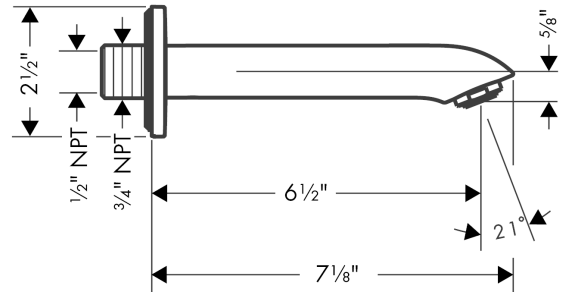

Metris

Tub Spout

Finishes : **chrome** Part no. : **31494001**

Description

Features

- Solid brass

Item details

List Price \$ 167.00

Compliance

Product image

Scale drawing

Metris

Tub Spout

Finishes : **chrome** Part no. : **31494001**

Exploded drawing

Year of production: >07/11

Metris

Tub Spout

Finishes : **chrome** Part no. : **31494001**

Spare parts list

Year of production: >07/11

Pos.	Description	Part no.	Price	PU
1	connecting thread	95658001	-	1
2	O-ring 16x2,5	98134000	-	1
3	seal	97530000	-	1
4	O-ring 20x1,5	98197000	-	1
5	hollow set screw M6x6	97660000	-	1
6	aerator M24x1 (30 l/min)	96512000	-	1