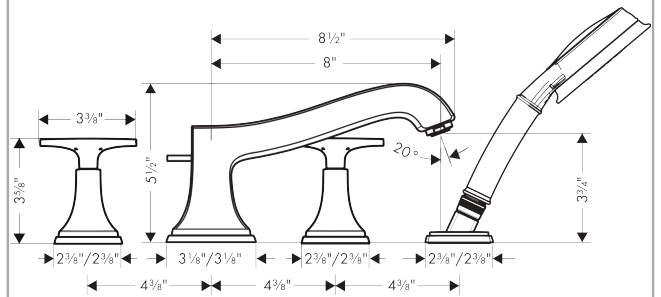

**Metropol Classic**  
**4-Hole Roman Tub Set Trim with Cross Handles and 1.8 GPM Handshower**  
 Finish: **chrome** Part no. : **31449001**

Description

Item details

List Price \$ 1,098.00

Compliance / Sustainability

Product image

Scale drawing

**Metropol Classic**  
**4-Hole Roman Tub Set Trim with Cross Handles and 1.8 GPM Handshower**  
 Finish: **chrome** Part no. : **31449001**

**Exploded drawing**

Year of production: >01/19

### 4-Hole Roman Tub Set Trim with Cross Handles and 1.8 GPM Handshower

Finish: **chrome** Part no. : **31449001**

#### Spare parts list

Year of production: >01/19

Pos.	Description	Part no.	Price	PU
1	aerator M24x1 (30 l/min)	96512000	-	1
2	diverter knob	98707000	-	1
3	selector assy	96775000	-	1
4	O-Ring 14x2,5	98189000	-	1
5	O-Ring 23x2,5	98183000	-	1
6	O-Ring 22x2	98185000	-	1
7	handle fixing set	98932000	-	1
8	nut	92943000	-	1
9	O-ring 32x1,5	92936000	-	1
10	seal	98058000	-	1
11	shower holder	28071000	-	1
12	set of non return valves DW 15	94074000	-	1
13	O-ring 43x1,5	98148000	-	1
14	O-ring 24x1	92953000	-	1
15	O-ring 52x2	92952000	-	1
16	handshower	04753000	-	1
17	spout cpl.	92939000	-	1
18	escutcheon for spout	92946000	-	1
19	handle for cold water	92948000	-	1
20	handle for hot water	92949000	-	1
21	escutcheon for handle	92824000	-	1
22	escutcheon for handle	92945000	-	1
23	escutcheon Ø 52 mm	92951000	-	1