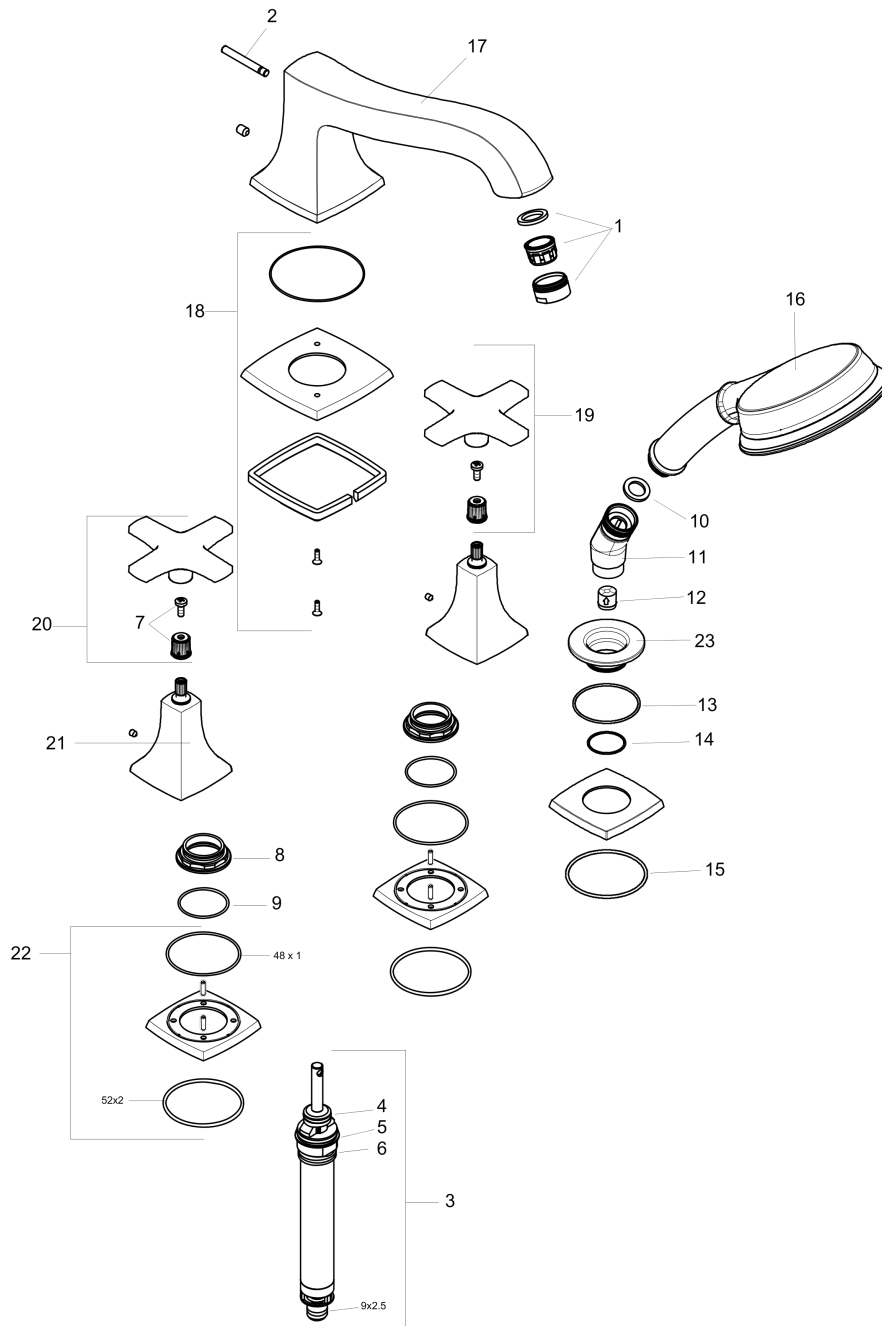

**Metropol Classic**  
**4-Hole Roman Tub Set Trim with Cross Handles and 1.8 GPM Handshower**  
 Finish: **chrome** Part no. : **31449001**

Description

Item details

List Price \$ 1,098.00

Compliance / Sustainability

Product image

Scale drawing

**Metropol Classic**  
**4-Hole Roman Tub Set Trim with Cross Handles and 1.8 GPM Handshower**  
 Finish: **chrome** Part no. : **31449001**

**Exploded drawing**

Year of production: >01/19

### 4-Hole Roman Tub Set Trim with Cross Handles and 1.8 GPM Handshower

Finish: **chrome** Part no. : **31449001**

#### Spare parts list

Year of production: >01/19

Pos.	Description	Part no.	Price	PU
1	aerator M24x1 (30 l/min)	96512000	-	1
2	diverter knob	98707000	-	1
3	selector assy	96775000	-	1
4	O-Ring 14x2,5	98189000	-	1
5	O-Ring 23x2,5	98183000	-	1
6	O-Ring 22x2	98185000	-	1
7	handle fixing set	98932000	-	1
8	nut	92943000	-	1
9	O-ring 32x1,5	92936000	-	1
10	seal	98058000	-	1
11	shower holder	28071000	-	1
12	set of non return valves DW 15	94074000	-	1
13	O-ring 43x1,5	98148000	-	1
14	O-ring 24x1	92953000	-	1
15	O-ring 52x2	92952000	-	1
16	handshower	04753000	-	1
17	spout cpl.	92939000	-	1
18	escutcheon for spout	92946000	-	1
19	handle for cold water	92948000	-	1
20	handle for hot water	92949000	-	1
21	escutcheon for handle	92824000	-	1
22	escutcheon for handle	92945000	-	1
23	escutcheon Ø 52 mm	92951000	-	1