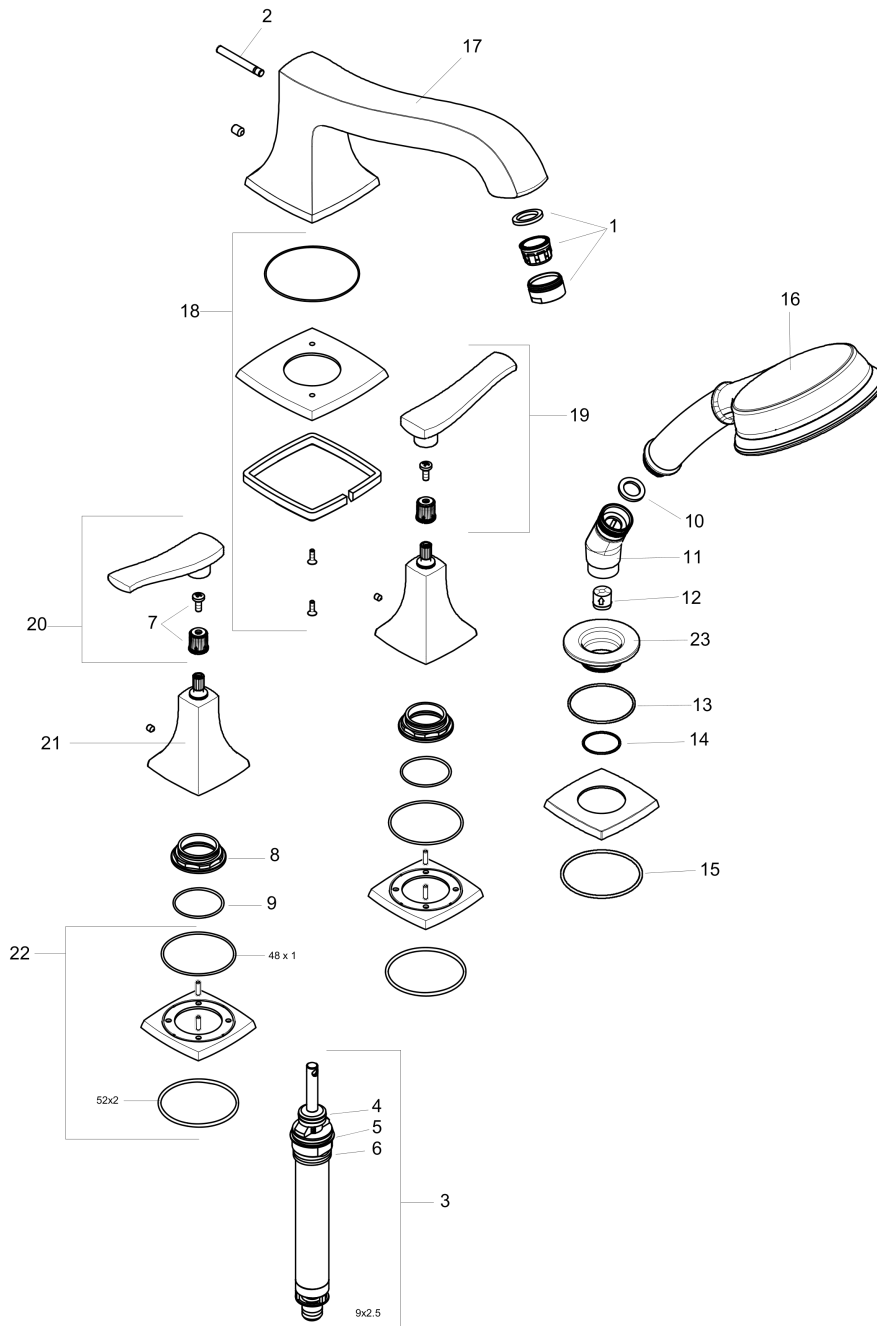

Metropol Classic
4-Hole Roman Tub Set Trim 1.8 GPM Handshower
 Finish: **chrome** Part no. : **31441001**

Exploded drawing

Year of production: >01/19

Metropol Classic
4-Hole Roman Tub Set Trim 1.8 GPM Handshower
 Finish: **chrome** Part no. : **31441001**

Spare parts list

Year of production: >01/19

Pos.	Description	Part no.	Price	PU
1	aerator M24x1 (30 l/min)	96512000	-	1
2	diverter knob	98707000	-	1
3	selector assy	96775000	-	1
4	O-Ring 14x2,5	98189000	-	1
5	O-Ring 23x2,5	98183000	-	1
6	O-Ring 22x2	98185000	-	1
7	handle fixing set	98932000	-	1
8	nut	92943000	-	1
9	O-ring 32x1,5	92936000	-	1
10	seal	98058000	-	1
11	shower holder	28071000	-	1
12	set of non return valves DW 15	94074000	-	1
13	O-ring 43x1,5	98148000	-	1
14	O-ring 24x1	92953000	-	1
15	O-ring 52x2	92952000	-	1
16	handshower	04753000	-	1
17	spout cpl.	92939000	-	1
18	escutcheon for spout	92946000	-	1
19	handle for cold water	92822000	-	1
20	handle for hot water	92821000	-	1
21	escutcheon for handle	92824000	-	1
22	escutcheon for handle	92945000	-	1
23	escutcheon Ø 52 mm	92951000	-	1