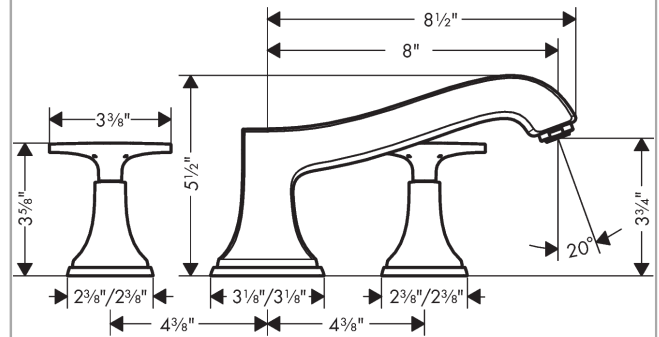

Metropol Classic
3-Hole Roman Tub Set Trim with Cross Handles
 Finishes : **chrome** Part no. : **31430001**

Description

Features

- 90° ceramic valves

Item details

List Price \$ 703.00

Compliance

Product image

Scale drawing

Metropol Classic
3-Hole Roman Tub Set Trim with Cross Handles
 Finishes : **chrome** Part no. : **31430001**

Exploded drawing

Year of production: >01/19

Metropol Classic
3-Hole Roman Tub Set Trim with Cross Handles
 Finishes : **chrome** Part no. : **31430001**

Spare parts list

Year of production: >01/19

Pos.	Description	Part no.	Price	PU
1	aerator M24x1 (30 l/min)	96512000	-	1
2	nut	92943000	-	1
3	O-ring 32x1,5	92936000	-	1
4	adapter for spout	88512000	-	1
5	escutcheon for spout	92946000	-	1
6	handle for cold water	92948000	-	1
7	handle for hot water	92949000	-	1
8	escutcheon for handle	92824000	-	1
9	escutcheon for handle	92945000	-	1