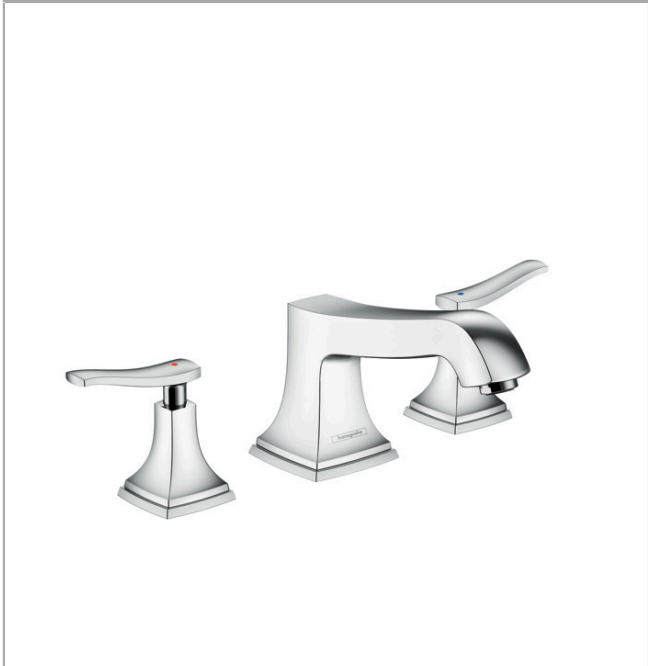

**Metropol Classic**  
**3-Hole Roman Tub Set Trim with Lever Handles**  
 Finish: **chrome** Part no. : **31428001**

Description

Item details

List Price \$ 920.00

Compliance / Sustainability

Product image

Scale drawing

**Metropol Classic**  
**3-Hole Roman Tub Set Trim with Lever Handles**  
 Finish: **chrome** Part no. : **31428001**

**Exploded drawing**

Year of production: >01/19

**Metropol Classic**  
**3-Hole Roman Tub Set Trim with Lever Handles**  
 Finish: **chrome** Part no. : **31428001**

## Spare parts list

Year of production: >01/19

Pos.	Description	Part no.	Price	PU
1	aerator M24x1 (30 l/min)	96512000	-	1
2	nut	92943000	-	1
3	O-ring 32x1,5	92936000	-	1
4	adapter for spout	88512000	-	1
5	escutcheon for spout	92946000	-	1
6	handle for cold water	92822000	-	1
7	handle for hot water	92821000	-	1
8	escutcheon for handle	92824000	-	1
9	escutcheon for handle	92945000	-	1