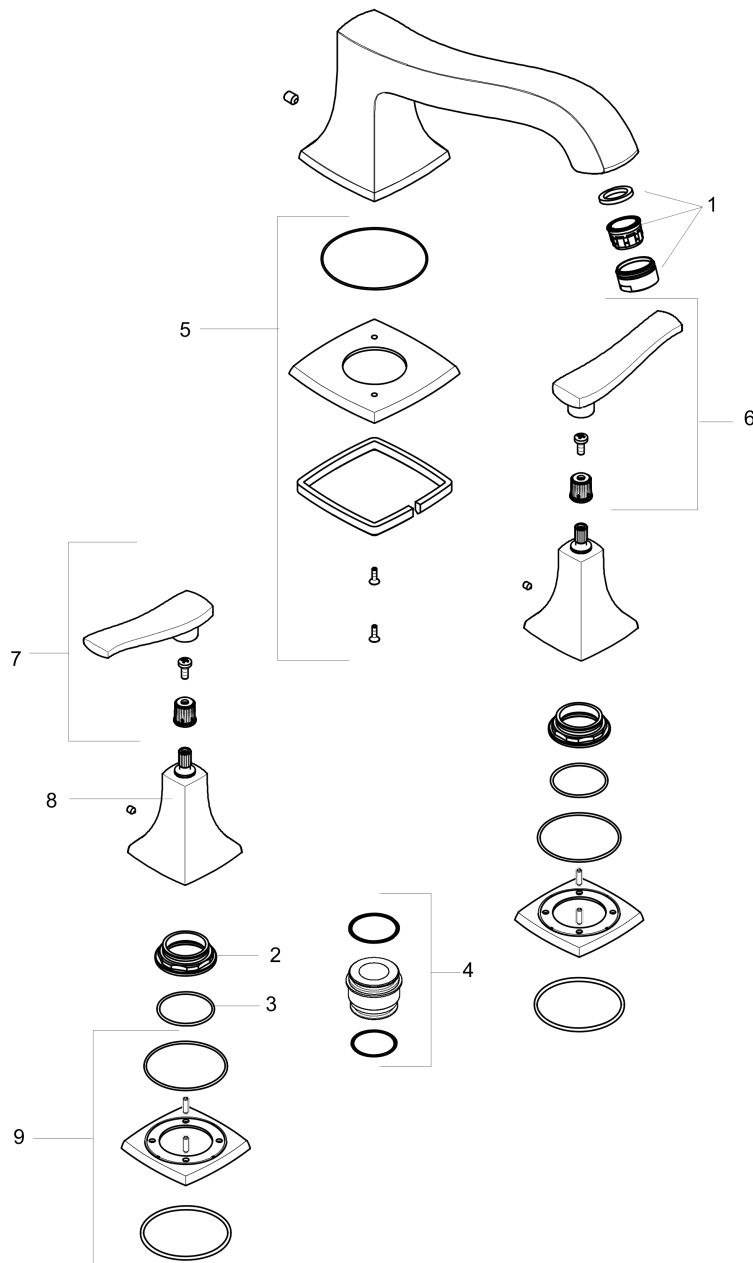

**Metropol Classic**  
**3-Hole Roman Tub Set Trim with Lever Handles**  
 Finish: **chrome** Part no. : **31428001**

Description

Item details

List Price \$ 920.00

Compliance / Sustainability

Product image

Scale drawing

**Metropol Classic**  
**3-Hole Roman Tub Set Trim with Lever Handles**  
 Finish: **chrome** Part no. : **31428001**

**Exploded drawing**

Year of production: >01/19

**Metropol Classic**  
**3-Hole Roman Tub Set Trim with Lever Handles**  
 Finish: **chrome** Part no. : **31428001**

## Spare parts list

Year of production: >01/19

Pos.	Description	Part no.	Price	PU
1	aerator M24x1 (30 l/min)	96512000	-	1
2	nut	92943000	-	1
3	O-ring 32x1,5	92936000	-	1
4	adapter for spout	88512000	-	1
5	escutcheon for spout	92946000	-	1
6	handle for cold water	92822000	-	1
7	handle for hot water	92821000	-	1
8	escutcheon for handle	92824000	-	1
9	escutcheon for handle	92945000	-	1