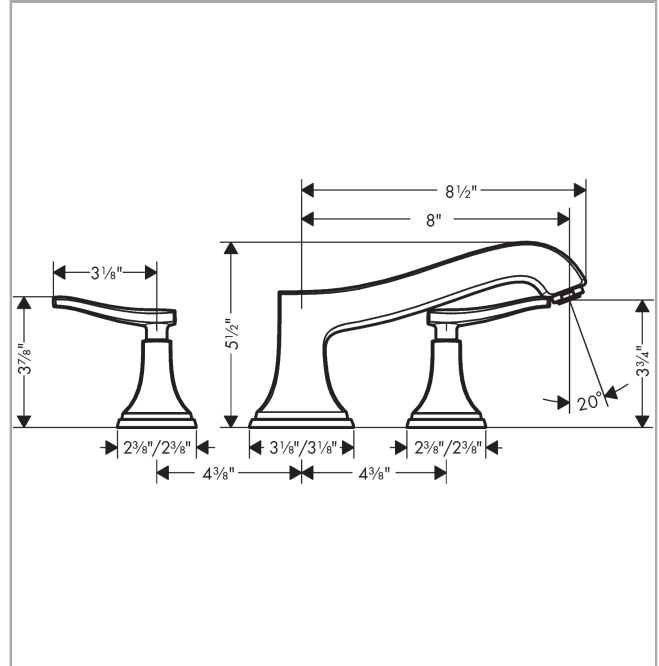

**Metropol Classic**  
**3-Hole Roman Tub Set Trim with Lever Handles**  
 Finish: **chrome** Part no. : **31428001**

Description

Item details

List Price \$ 920.00

Compliance / Sustainability

Product image

Scale drawing

**Metropol Classic**  
**3-Hole Roman Tub Set Trim with Lever Handles**  
 Finish: **chrome** Part no. : **31428001**

**Exploded drawing**

Year of production: >01/19

**Metropol Classic**  
**3-Hole Roman Tub Set Trim with Lever Handles**  
 Finish: **chrome** Part no. : **31428001**

## Spare parts list

Year of production: >01/19

Pos.	Description	Part no.	Price	PU
1	aerator M24x1 (30 l/min)	96512000	-	1
2	nut	92943000	-	1
3	O-ring 32x1,5	92936000	-	1
4	adapter for spout	88512000	-	1
5	escutcheon for spout	92946000	-	1
6	handle for cold water	92822000	-	1
7	handle for hot water	92821000	-	1
8	escutcheon for handle	92824000	-	1
9	escutcheon for handle	92945000	-	1