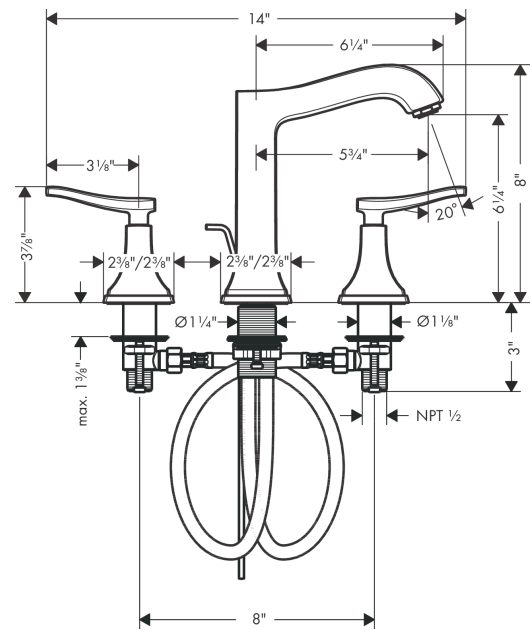

Metropol Classic
Widespread Faucet 160 with Lever Handles and Pop-Up Drain, 1.2 GPM
 Finish: **chrome** Part no. : **31331001**

Description

Features

- Handle variant: Lever
- Spray modes: aerated spray
- Max. flow: 1.2 GPM (4.5 L/Min)
- Ceramic valves hot/cold 90°
- Includes pop-up drain

Item details

List Price \$ 876.00

Technology

Compliance / Sustainability

Product image

Scale drawing

Metropol Classic
Widespread Faucet 160 with Lever Handles and Pop-Up Drain, 1.2 GPM
 Finish: **chrome** Part no. : **31331001**

Exploded drawing

Year of production: >01/18

Metropol Classic
Widespread Faucet 160 with Lever Handles and Pop-Up Drain, 1.2 GPM
 Finish: **chrome** Part no. : **31331001**

Spare parts list

Year of production: >01/18

Pos.	Description	Part no.	Price	PU
1	handle fixing set	98932000	-	1
2	nut	92825000	-	1
3	O-ring 29x1,5	92738000	-	1
4	O-ring 48x1,5	92159000	-	1
5	stop valve cpl.	97357001	-	1
6	lever collar	97548000	-	1
7	shut off unit right closing	94009000	-	1
8	shut off unit left closing	94008000	-	1
9	connection hose 18½" M8x0,75 3/8"	96321001	-	1
10	fixing set (Ø 32)	13961000	-	1
11	aerator M24x1 (4,5 l/min)	92877000	-	1
12	pull rod	96657000	-	1
a	pop up waste	88509000	-	1
b	handle for hot water	92821000	-	1
c	handle for cold water	92822000	-	1
d	escutcheon for handle	92824000	-	1
e	escutcheon	92823000	-	1
f	escutcheon for spout	92814000	-	1
g	spout cpl.	92820000	-	1