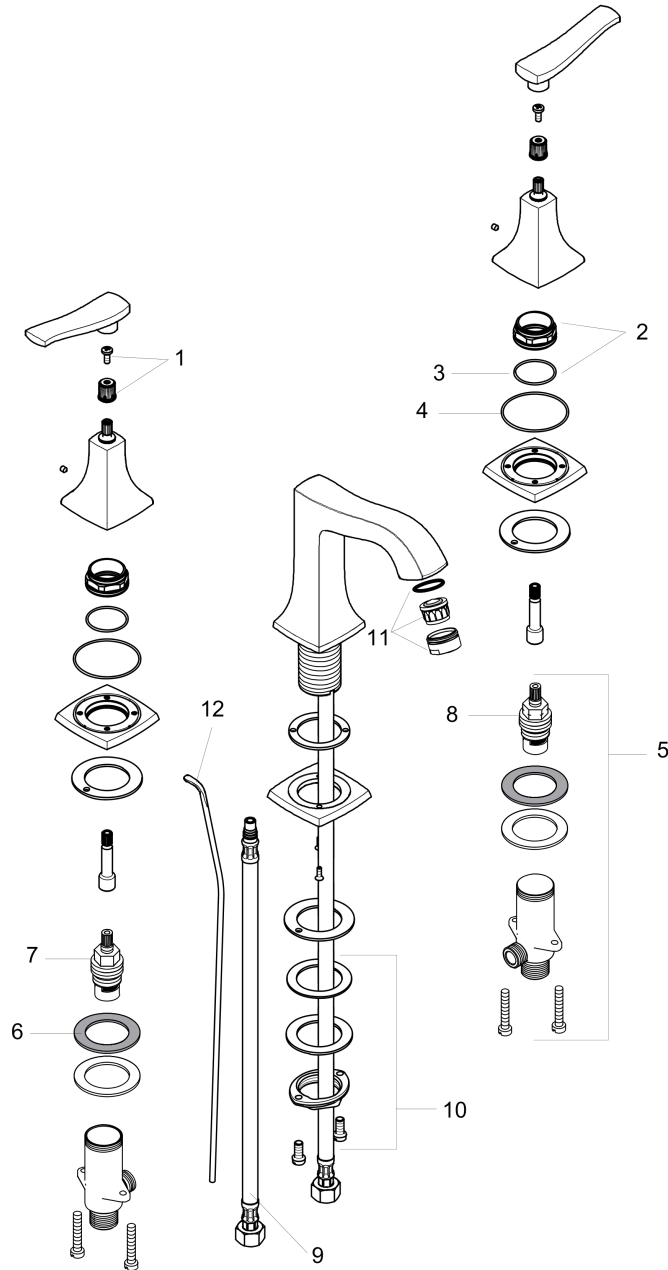

Metropol Classic
Widespread Faucet 160 with Lever Handles and Pop-Up Drain, 1.2 GPM
 Finish: **chrome** Part no. : **31331001**

Description

Features

- Handle variant: Lever
- Spray modes: aerated spray
- Max. flow: 1.2 GPM (4.5 L/Min)
- Ceramic valves hot/cold 90°
- Includes pop-up drain

Item details

List Price \$ 876.00

Technology

Compliance / Sustainability

Product image

Scale drawing

Metropol Classic
Widespread Faucet 160 with Lever Handles and Pop-Up Drain, 1.2 GPM
 Finish: **chrome** Part no. : **31331001**

Exploded drawing

Year of production: >01/18

Metropol Classic
Widespread Faucet 160 with Lever Handles and Pop-Up Drain, 1.2 GPM
 Finish: **chrome** Part no. : **31331001**

Spare parts list

Year of production: >01/18

Pos.	Description	Part no.	Price	PU
1	handle fixing set	98932000	-	1
2	nut	92825000	-	1
3	O-ring 29x1,5	92738000	-	1
4	O-ring 48x1,5	92159000	-	1
5	stop valve cpl.	97357001	-	1
6	lever collar	97548000	-	1
7	shut off unit right closing	94009000	-	1
8	shut off unit left closing	94008000	-	1
9	connection hose 18½" M8x0,75 3/8"	96321001	-	1
10	fixing set (Ø 32)	13961000	-	1
11	aerator M24x1 (4,5 l/min)	92877000	-	1
12	pull rod	96657000	-	1
a	pop up waste	88509000	-	1
b	handle for hot water	92821000	-	1
c	handle for cold water	92822000	-	1
d	escutcheon for handle	92824000	-	1
e	escutcheon	92823000	-	1
f	escutcheon for spout	92814000	-	1
g	spout cpl.	92820000	-	1