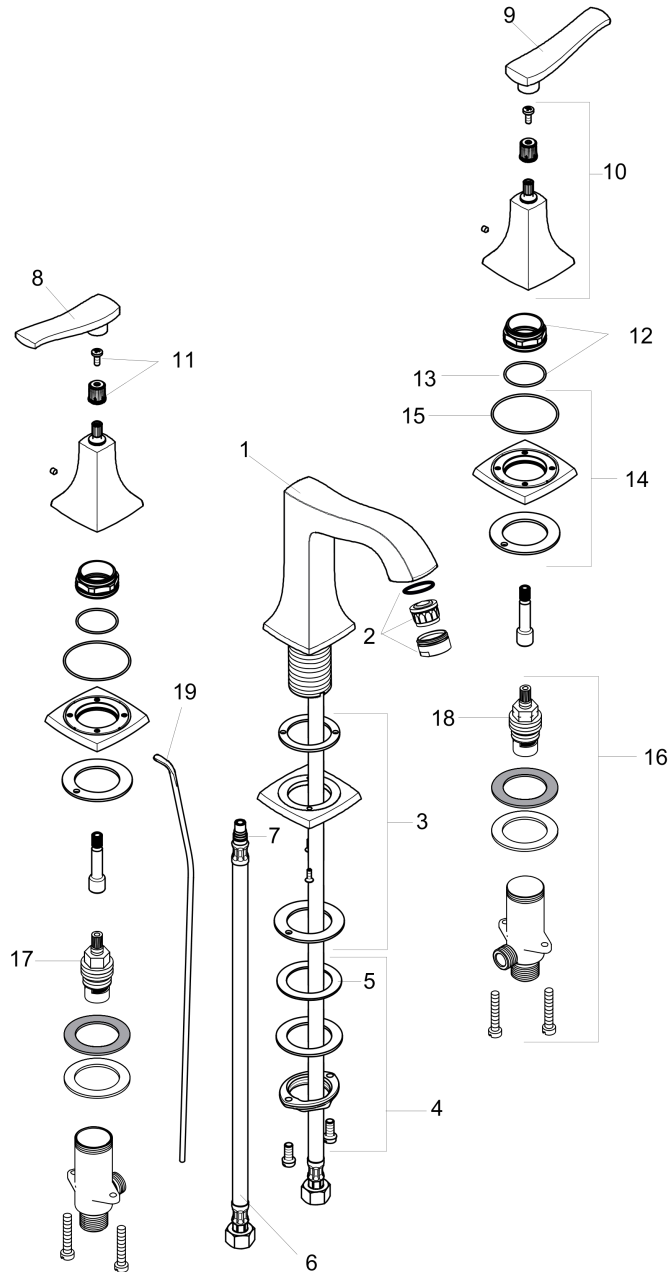

Metropol Classic
Widespread Faucet 110 with Lever Handles and Pop-Up Drain, 1.2 GPM
Finish: **chrome** Part no. : **31330001**

Description

Features

- Handle variant: Lever
- Spray modes: aerated spray
- Max. flow: 1.2 GPM (4.5 L/Min)
- Ceramic valves hot/cold 90°
- Includes pop-up drain

Item details

List Price \$ 834.00

Technology

Compliance / Sustainability

Product image

Scale drawing

Metropol Classic
Widespread Faucet 110 with Lever Handles and Pop-Up Drain, 1.2 GPM
 Finish: **chrome** Part no. : **31330001**

Exploded drawing

Year of production: >01/19

Metropol Classic
Widespread Faucet 110 with Lever Handles and Pop-Up Drain, 1.2 GPM
 Finish: **chrome** Part no. : **31330001**

Spare parts list

Year of production: >01/19

Pos.	Description	Part no.	Price	PU
1	spout cpl.	95394000	-	1
2	aerator M24x1 (4,5 l/min)	92877000	-	1
3	escutcheon for spout	92814000	-	1
4	fixing set (Ø 32)	13961000	-	1
5	lever collar	97548000	-	1
6	connection hose 18½" M8x0,75 3/8"	96321001	-	1
8	handle for hot water	92821000	-	1
9	handle for cold water	92822000	-	1
10	escutcheon for handle	92824000	-	1
11	handle fixing set	98932000	-	1
12	nut	92825000	-	1
13	O-ring 29x1,5	92738000	-	1
14	escutcheon	92823000	-	1
15	O-ring 48x1,5	92159000	-	1
16	stop valve cpl.	97357001	-	1
17	shut off unit right closing	94009000	-	1
18	shut off unit left closing	94008000	-	1
19	pull rod	96657000	-	1
a	pop up waste	88509000	-	1