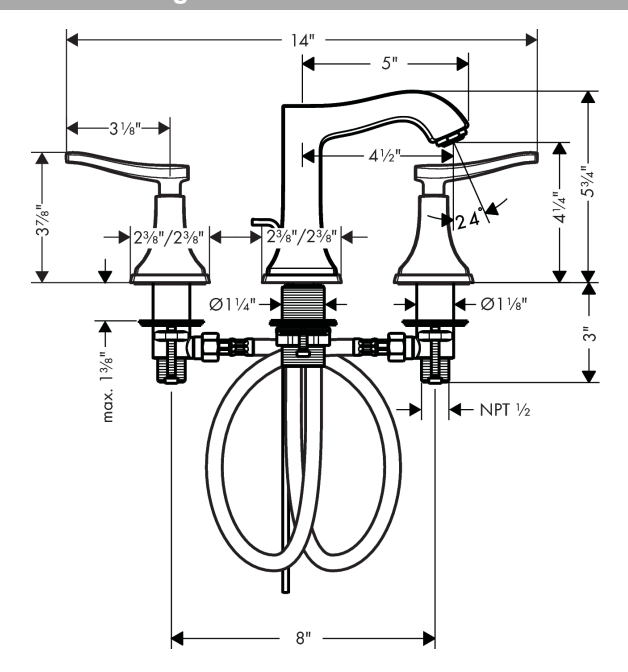

Metropol Classic
Widespread Faucet 110 with Lever Handles and Pop-Up Drain, 1.2 GPM
Finish: **chrome** Part no. : **31330001**

Description

Features

- Handle variant: Lever
- Spray modes: aerated spray
- Max. flow: 1.2 GPM (4.5 L/Min)
- Ceramic valves hot/cold 90°
- Includes pop-up drain

Item details

List Price \$ 834.00

Technology

Compliance / Sustainability

Product image

Scale drawing

Metropol Classic
Widespread Faucet 110 with Lever Handles and Pop-Up Drain, 1.2 GPM
 Finish: **chrome** Part no. : **31330001**

Exploded drawing

Year of production: >01/19

Metropol Classic
Widespread Faucet 110 with Lever Handles and Pop-Up Drain, 1.2 GPM
 Finish: **chrome** Part no. : **31330001**

Spare parts list

Year of production: >01/19

Pos.	Description	Part no.	Price	PU
1	spout cpl.	95394000	-	1
2	aerator M24x1 (4,5 l/min)	92877000	-	1
3	escutcheon for spout	92814000	-	1
4	fixing set (Ø 32)	13961000	-	1
5	lever collar	97548000	-	1
6	connection hose 18½" M8x0,75 3/8"	96321001	-	1
8	handle for hot water	92821000	-	1
9	handle for cold water	92822000	-	1
10	escutcheon for handle	92824000	-	1
11	handle fixing set	98932000	-	1
12	nut	92825000	-	1
13	O-ring 29x1,5	92738000	-	1
14	escutcheon	92823000	-	1
15	O-ring 48x1,5	92159000	-	1
16	stop valve cpl.	97357001	-	1
17	shut off unit right closing	94009000	-	1
18	shut off unit left closing	94008000	-	1
19	pull rod	96657000	-	1
a	pop up waste	88509000	-	1