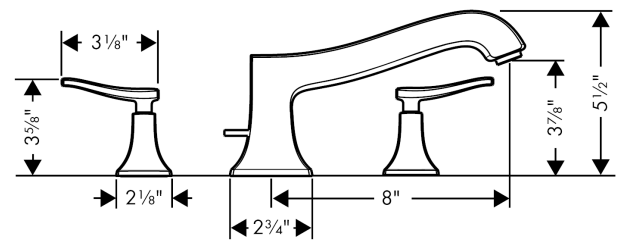

Metris C
3-Hole Roman Tub Set Trim
 Finishes : **chrome** Part no. : **31313001**

Description

Features

- 90° ceramic valves

Item details

List Price \$ 693.00

Compliance

Product image

Scale drawing

Metris C
3-Hole Roman Tub Set Trim
Finishes : **chrome** Part no. : **31313001**

Exploded drawing

Year of production: >10/09

Metris C

3-Hole Roman Tub Set Trim

Finishes : **chrome** Part no. : **31313001**

Spare parts list

Year of production: >**10/09**

Pos.	Description	Part no.	Price	PU
1	hollow set screw M6x6	97660000	-	1
2	aerator M24x1 (25 l/min)	13914000	-	1
3	adapter for spout	88512000	-	1
4	handle fixing set	98932000	-	1
a	base body	06607000	-	1