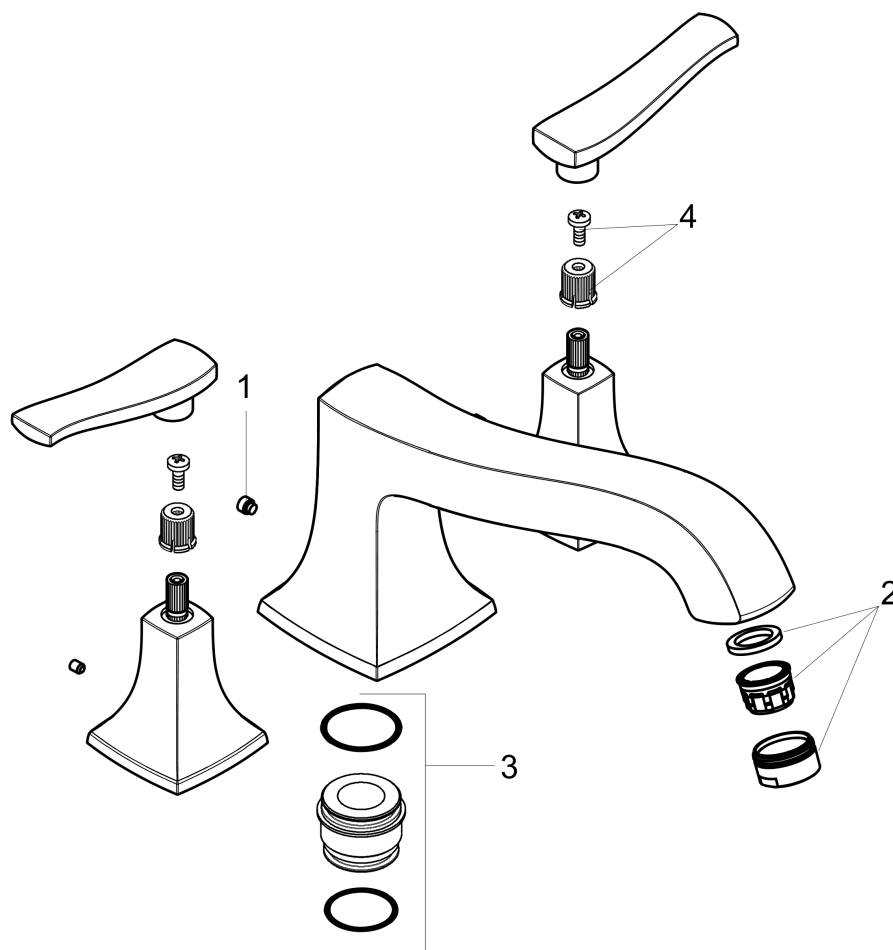

Metris C
3-Hole Roman Tub Set Trim
 Finishes : **chrome** Part no. : **31313001**

Description

Features

- 90° ceramic valves

Item details

List Price \$ 693.00

Compliance

Product image

Scale drawing

Metris C
3-Hole Roman Tub Set Trim
Finishes : **chrome** Part no. : **31313001**

Exploded drawing

Year of production: >10/09

Metris C

3-Hole Roman Tub Set Trim

Finishes : **chrome** Part no. : **31313001**

Spare parts list

Year of production: >**10/09**

Pos.	Description	Part no.	Price	PU
1	hollow set screw M6x6	97660000	-	1
2	aerator M24x1 (25 l/min)	13914000	-	1
3	adapter for spout	88512000	-	1
4	handle fixing set	98932000	-	1
a	base body	06607000	-	1