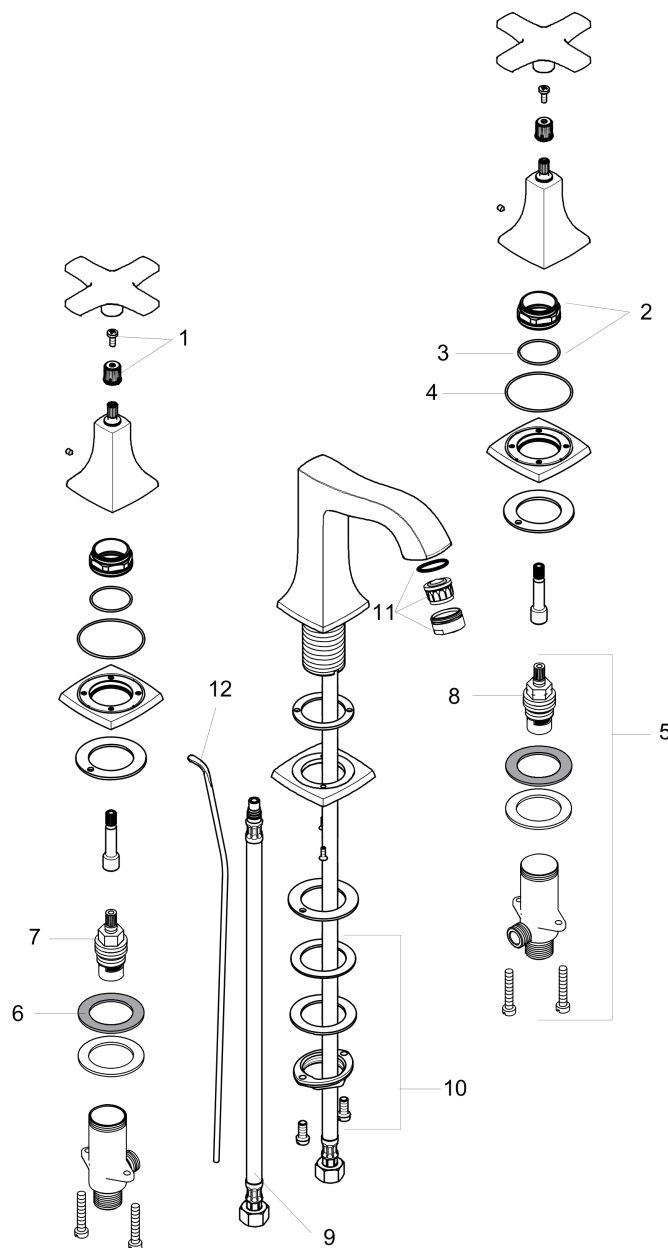

### Product image

### Scale drawing

**Metropol Classic**  
**Widespread Faucet 160 with Cross Handles and Pop-Up Drain, 1.2 GPM**  
 Finish: **chrome** Part no. : **31307001**

**Exploded drawing**

Year of production: >01/18

## Metropol Classic

Widespread Faucet 160 with Cross Handles and Pop-Up Drain, 1.2 GPM

Finish: **chrome** Part no. : **31307001**

### Spare parts list

Year of production: >01/18

Pos.	Description	Part no.	Price	PU
1	handle fixing set	98932000	-	1
2	nut	92825000	-	1
3	O-ring 29x1,5	92738000	-	1
4	O-ring 48x1,5	92159000	-	1
5	stop valve cpl.	97357001	-	1
6	lever collar	97548000	-	1
7	shut off unit right closing	94009000	-	1
8	shut off unit left closing	94008000	-	1
9	connection hose 18½" M8x0,75 3/8"	96321001	-	1
10	fixing set (Ø 32)	13961000	-	1
11	aerator M24x1 (4,5 l/min)	92877000	-	1
12	pull rod	96657000	-	1
a	pop up waste	88509000	-	1
b	handle for hot water	92826000	-	1
c	handle for cold water	92827000	-	1
d	escutcheon for handle	92824000	-	1
e	escutcheon	92823000	-	1
f	spout cpl.	92820000	-	1
g	escutcheon for spout	92814000	-	1