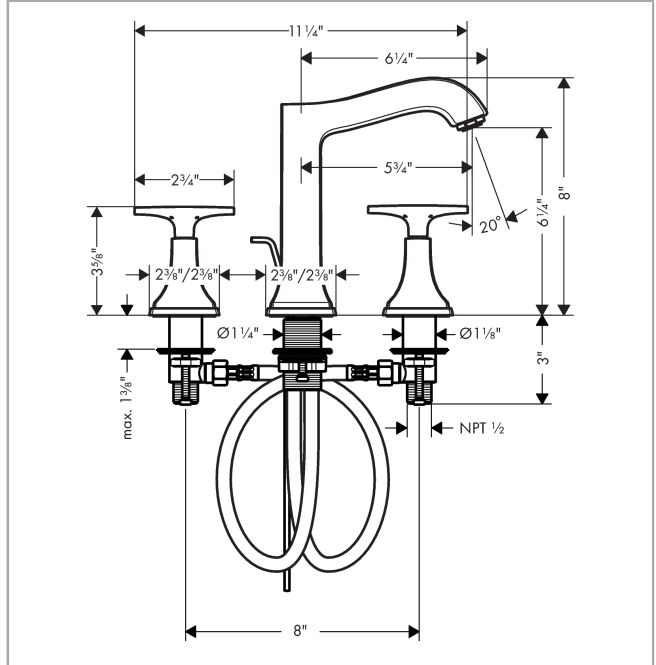

#### Features

- Handle variant: Cross
- Spray modes: aerated spray
- Max. flow: 1.2 GPM (4.5 L/Min)
- Ceramic valves hot/cold 90°
- Includes pop-up drain

### Scale drawing

**Metropol Classic**  
**Widespread Faucet 160 with Cross Handles and Pop-Up Drain, 1.2 GPM**  
 Finish: **chrome** Part no. : **31307001**

**Exploded drawing**

Year of production: >01/18

### Spare parts list

Year of production: >01/18

Pos.	Description	Part no.	Price	PU
1	handle fixing set	98932000	-	1
2	nut	92825000	-	1
3	O-ring 29x1,5	92738000	-	1
4	O-ring 48x1,5	92159000	-	1
5	stop valve cpl.	97357001	-	1
6	lever collar	97548000	-	1
7	shut off unit right closing	94009000	-	1
8	shut off unit left closing	94008000	-	1
9	connection hose 18½" M8x0,75 3/8"	96321001	-	1
10	fixing set (Ø 32)	13961000	-	1
11	aerator M24x1 (4,5 l/min)	92877000	-	1
12	pull rod	96657000	-	1
a	pop up waste	88509000	-	1
b	handle for hot water	92826000	-	1
c	handle for cold water	92827000	-	1
d	escutcheon for handle	92824000	-	1
e	escutcheon	92823000	-	1
f	spout cpl.	92820000	-	1
g	escutcheon for spout	92814000	-	1