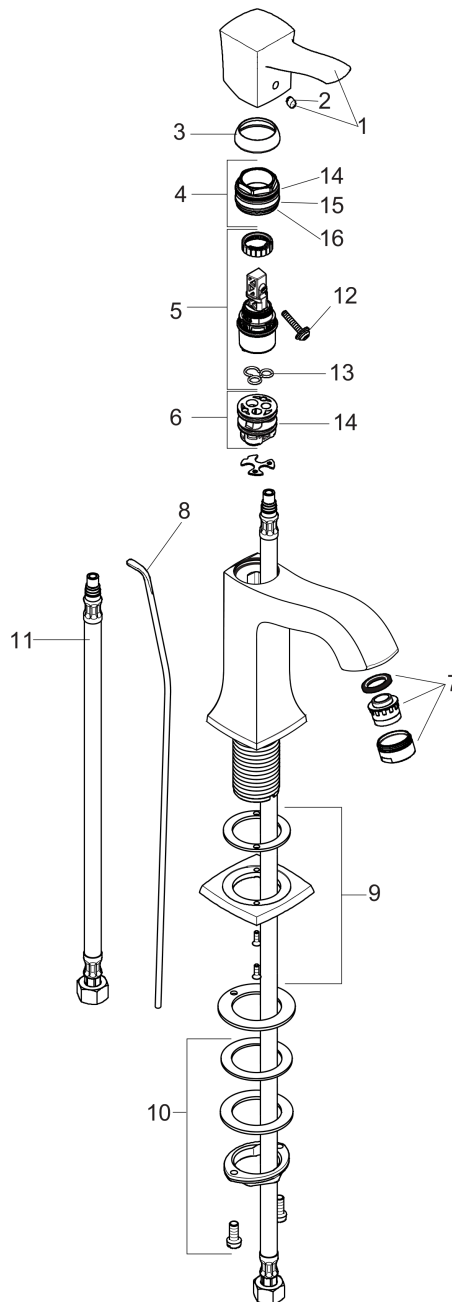

**Metropol Classic**  
**Single-Hole Faucet 260 with Pop-Up Drain, 1.2 GPM**  
 Finish: **chrome** Part no. : **31303001**

**Description**

**Features**

- Handle variant: Lever
- Spray modes: aerated spray
- Max. flow: 1.2 GPM (4.5 L/Min)
- Ceramic cartridge
- Includes pop-up drain

**Item details**

List Price \$ 682.00

**Technology**

**Compliance / Sustainability**

**Product image**

**Scale drawing**

**Metropol Classic**  
**Single-Hole Faucet 260 with Pop-Up Drain, 1.2 GPM**  
 Finish: **chrome** Part no. : **31303001**

Exploded drawing

Year of production: >01/19

**Metropol Classic**  
**Single-Hole Faucet 260 with Pop-Up Drain, 1.2 GPM**  
 Finish: **chrome** Part no. : **31303001**

## Spare parts list

Year of production: >01/19

Pos.	Description	Part no.	Price	PU
1	handle	92815000	-	1
2	screw cover	96338000	-	1
3	flange	98863000	-	1
4	nut	98864000	-	1
5	cartridge, assy	95973001	-	1
6	adapter for cartridge	98866000	-	1
7	aerator M24x1 (4,5 l/min)	92877000	-	1
8	pull rod	96657000	-	1
9	escutcheon for spout	92814000	-	1
10	fixing set (Ø 32)	13961000	-	1
11	connection hose 35½" M8x0,75 3/8"	96316001	-	1
12	locking screw for handle	95140000	-	1
13	seal	98865000	-	1
14	O-ring 23x2	98398000	-	1
15	O-ring 27x1,5	92527000	-	1
16	O-ring 25x1,5	98146000	-	1
a	pop up waste	88509000	-	1