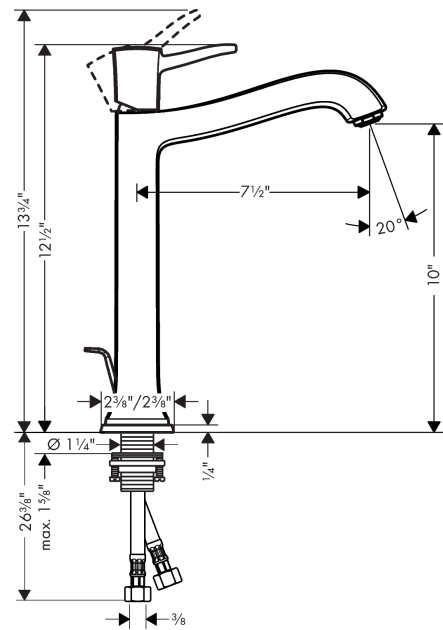

**Metropol Classic**  
**Single-Hole Faucet 260 with Pop-Up Drain, 1.2 GPM**  
 Finish: **chrome** Part no. : **31303001**

**Description**

**Features**

- Handle variant: Lever
- Spray modes: aerated spray
- Max. flow: 1.2 GPM (4.5 L/Min)
- Ceramic cartridge
- Includes pop-up drain

**Item details**

List Price \$ 682.00

**Technology**

**Compliance / Sustainability**

**Product image**

**Scale drawing**

**Metropol Classic**  
**Single-Hole Faucet 260 with Pop-Up Drain, 1.2 GPM**  
 Finish: **chrome** Part no. : **31303001**

Exploded drawing

Year of production: >01/19

**Metropol Classic**  
**Single-Hole Faucet 260 with Pop-Up Drain, 1.2 GPM**  
 Finish: **chrome** Part no. : **31303001**

## Spare parts list

Year of production: >01/19

Pos.	Description	Part no.	Price	PU
1	handle	92815000	-	1
2	screw cover	96338000	-	1
3	flange	98863000	-	1
4	nut	98864000	-	1
5	cartridge, assy	95973001	-	1
6	adapter for cartridge	98866000	-	1
7	aerator M24x1 (4,5 l/min)	92877000	-	1
8	pull rod	96657000	-	1
9	escutcheon for spout	92814000	-	1
10	fixing set (Ø 32)	13961000	-	1
11	connection hose 35½" M8x0,75 3/8"	96316001	-	1
12	locking screw for handle	95140000	-	1
13	seal	98865000	-	1
14	O-ring 23x2	98398000	-	1
15	O-ring 27x1,5	92527000	-	1
16	O-ring 25x1,5	98146000	-	1
a	pop up waste	88509000	-	1