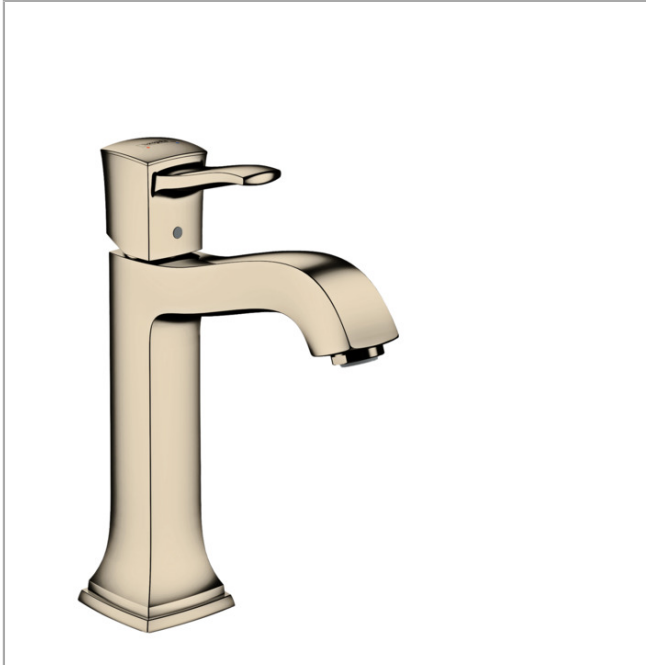

**Metropol Classic**  
**Single-Hole Faucet 160 with Pop-Up Drain, 1.2 GPM**  
 Finish: **polished nickel** Part no. : **31302831**

**Description**

**Features**

- Handle variant: Lever
- Spray modes: aerated spray
- Max. flow: 1.2 GPM (4.5 L/Min)
- Ceramic cartridge
- Includes pop-up drain

**Item details**

List Price \$ 680.00

**Technology**

**Compliance / Sustainability**

**Product image**

**Scale drawing**