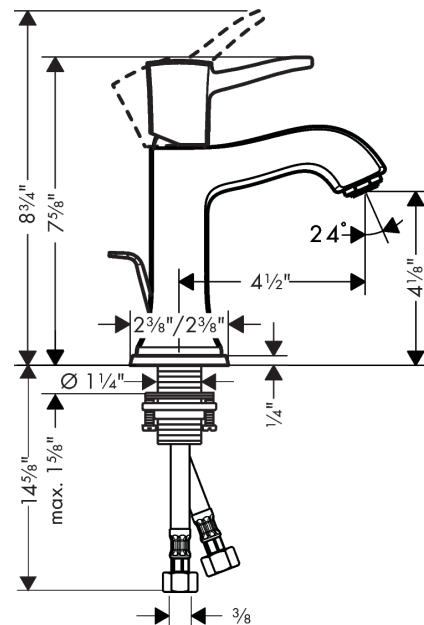

Metropol Classic
Single-Hole Faucet 110 with Pop-Up Drain, 1.2 GPM
 Finish: **chrome** Part no. : **31300001**

Description

Features

- Handle variant: Lever
- Spray modes: aerated spray
- Max. flow: 1.2 GPM (4.5 L/Min)
- Ceramic cartridge
- Includes pop-up drain

Item details

List Price \$ 487.00

Technology

Compliance / Sustainability

Product image

Scale drawing

Metropol Classic
Single-Hole Faucet 110 with Pop-Up Drain, 1.2 GPM
 Finish: **chrome** Part no. : **31300001**

Exploded drawing

Year of production: >01/19

Metropol Classic
Single-Hole Faucet 110 with Pop-Up Drain, 1.2 GPM
 Finish: **chrome** Part no. : **31300001**

Spare parts list

Year of production: >01/19

Pos.	Description	Part no.	Price	PU
1	handle	92815000	-	1
2	screw cover	96338000	-	1
3	flange	98863000	-	1
4	nut	98864000	-	1
5	cartridge, assy	95973001	-	1
6	adapter for cartridge	98866000	-	1
7	aerator M24x1 (4,5 l/min)	92877000	-	1
8	pull rod	96657000	-	1
9	escutcheon for spout	92814000	-	1
10	fixing set (Ø 32)	13961000	-	1
11	connection hose 18½" M8x0,75 3/8"	96321001	-	1
12	seal	98865000	-	1
13	locking screw for handle	95140000	-	1
14	O-ring 23x2	98398000	-	1
15	O-ring 27x1,5	92527000	-	1
16	O-ring 25x1,5	98146000	-	1
a	pop up waste	88509000	-	1