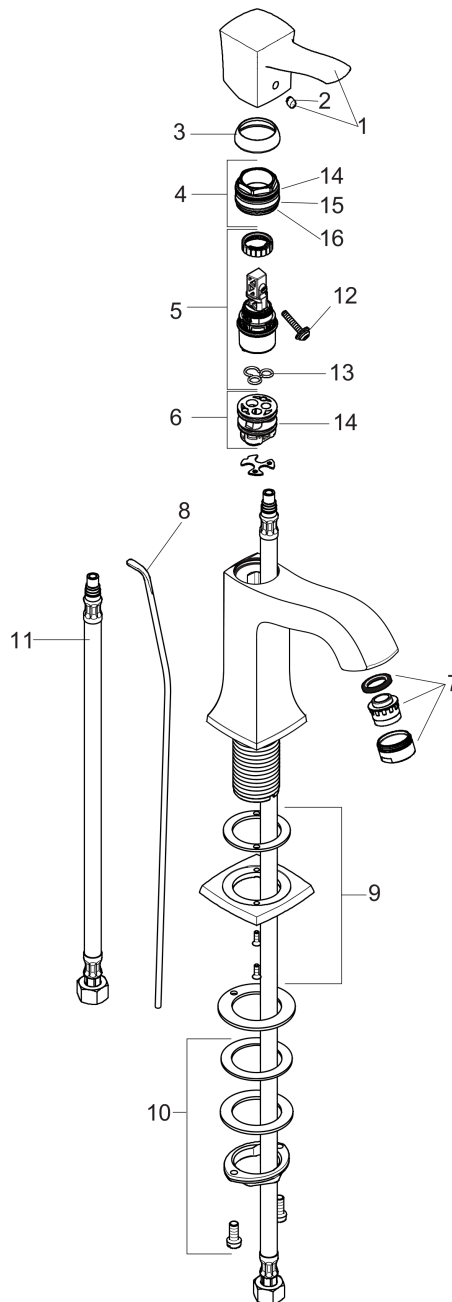

Metropol Classic
Single-Hole Faucet 110 with Pop-Up Drain, 1.2 GPM
 Finish: **chrome** Part no. : **31300001**

Description

Features

- Handle variant: Lever
- Spray modes: aerated spray
- Max. flow: 1.2 GPM (4.5 L/Min)
- Ceramic cartridge
- Includes pop-up drain

Item details

List Price \$ 487.00

Technology

Compliance / Sustainability

Product image

Scale drawing

Metropol Classic
Single-Hole Faucet 110 with Pop-Up Drain, 1.2 GPM
 Finish: **chrome** Part no. : **31300001**

Exploded drawing

Year of production: >01/19

Metropol Classic
Single-Hole Faucet 110 with Pop-Up Drain, 1.2 GPM
 Finish: **chrome** Part no. : **31300001**

Spare parts list

Year of production: >01/19

Pos.	Description	Part no.	Price	PU
1	handle	92815000	-	1
2	screw cover	96338000	-	1
3	flange	98863000	-	1
4	nut	98864000	-	1
5	cartridge, assy	95973001	-	1
6	adapter for cartridge	98866000	-	1
7	aerator M24x1 (4,5 l/min)	92877000	-	1
8	pull rod	96657000	-	1
9	escutcheon for spout	92814000	-	1
10	fixing set (Ø 32)	13961000	-	1
11	connection hose 18½" M8x0,75 3/8"	96321001	-	1
12	seal	98865000	-	1
13	locking screw for handle	95140000	-	1
14	O-ring 23x2	98398000	-	1
15	O-ring 27x1,5	92527000	-	1
16	O-ring 25x1,5	98146000	-	1
a	pop up waste	88509000	-	1