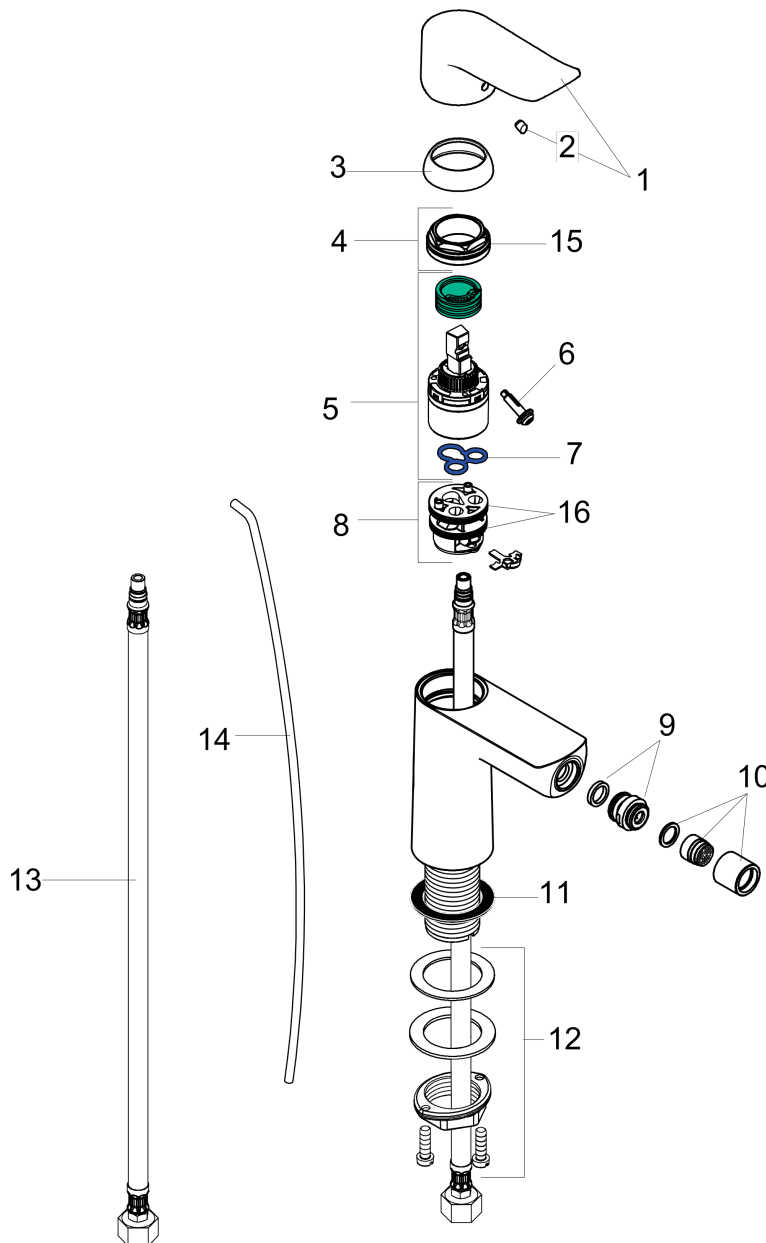

Metris
Single-Hole Bidet Faucet
 Finishes : **chrome** Part no. : **31280001**

Exploded drawing

Year of production: >12/11

Metris

Single-Hole Bidet Faucet

Finishes : **chrome** Part no. : **31280001**

Spare parts list

Year of production: >12/11

Pos.	Description	Part no.	Price	PU
1	handle	95519000	-	1
2	screw cover	96338000	-	1
3	flange	97406000	-	1
4	nut	97209000	-	1
5	cartridge, assy	92730000	-	1
6	locking screw for handle	95140000	-	1
7	seal	95008000	-	1
8	adapter for cartridge	98750000	-	1
9	ball joint	97362000	-	1
10	aerator laminar M16x1 (7 l/min)	97360000	-	1
11	flat seal	98749000	-	1
12	fixing set (Ø 32)	13961000	-	1
13	connection hose 18½" M8x0,75 3/8"	96321001	-	1
14	pull rod	96657000	-	1
15	O-Ring 32x2	98193000	-	1
16	O-Ring 30x2	98186000	-	1
a	fixation extension 35 mm	13898000	-	1
b	pop up waste	88509000	-	1