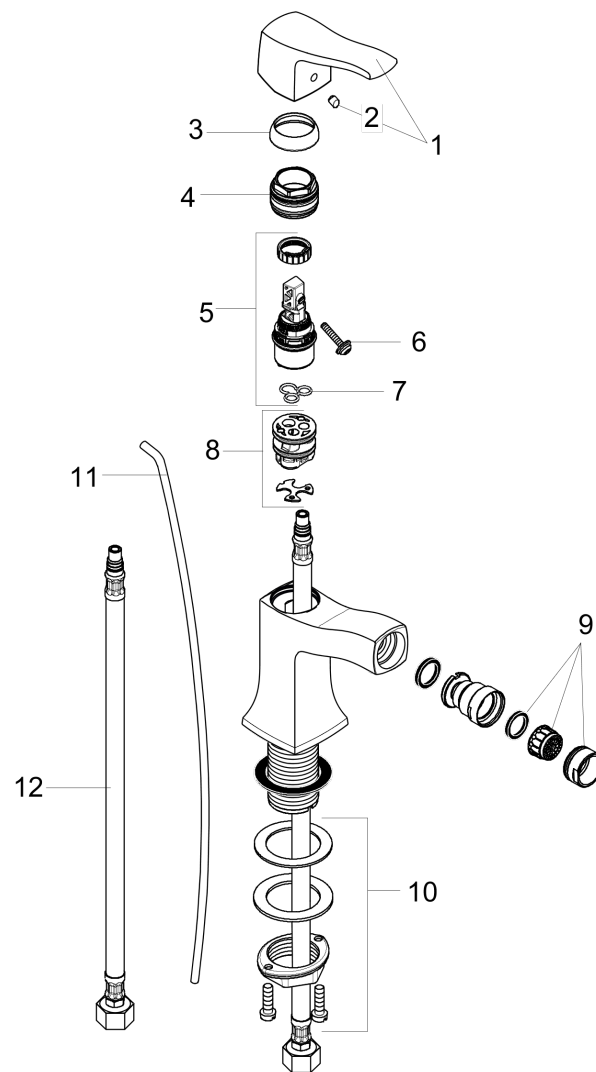

Metris C
Single-Hole Bidet Faucet
Finish: **rubbed bronze** Part no. : **31275921**

Description

Features

- Pivoting aerator
- Max. flow: 1.5 GPM (5.7 L/Min)
- Ceramic cartridge
- Includes pop-up drain

Item details

List Price \$ 612.00

Compliance / Sustainability

Product image

Scale drawing

Metris C
Single-Hole Bidet Faucet
 Finish: rubbed bronze Part no. : 31275921

Exploded drawing

Year of production: >04/09

Metris C
Single-Hole Bidet Faucet
 Finish: **rubbed bronze** Part no. : **31275921**

Spare parts list

Year of production: >04/09

Pos.	Description	Part no.	Price	PU
1	handle	31291920	-	1
2	screw cover	96338000	-	1
3	flange	98863920	-	1
4	nut	98864000	-	1
5	cartridge, assy	97685000	-	1
6	locking screw for handle	95140000	-	1
7	seal	98865000	-	1
8	adapter for cartridge	98866000	-	1
9	aerator M24x1 (7 l/min)	13912920	-	1
10	fixing set (Ø 32)	13961000	-	1
11	pull rod	96657920	-	1
12	connection hose 18½" M8x0,75 3/8"	96321001	-	1