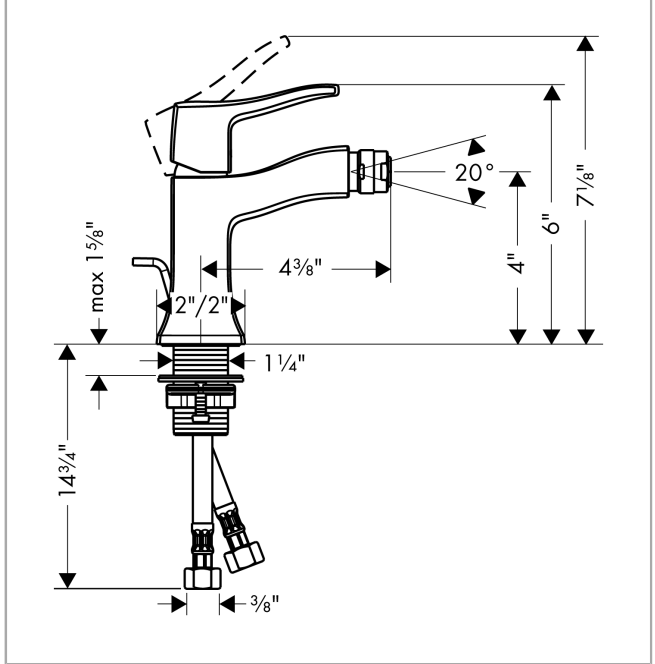

Metris C
Single-Hole Bidet Faucet
Finish: **rubbed bronze** Part no. : **31275921**

Description

Features

- Pivoting aerator
- Max. flow: 1.5 GPM (5.7 L/Min)
- Ceramic cartridge
- Includes pop-up drain

Item details

List Price \$ 612.00

Compliance / Sustainability

Product image

Scale drawing

Metris C
Single-Hole Bidet Faucet
 Finish: rubbed bronze Part no. : 31275921

Exploded drawing

Year of production: >04/09

Metris C
Single-Hole Bidet Faucet
 Finish: **rubbed bronze** Part no. : **31275921**

Spare parts list

Year of production: >04/09

Pos.	Description	Part no.	Price	PU
1	handle	31291920	-	1
2	screw cover	96338000	-	1
3	flange	98863920	-	1
4	nut	98864000	-	1
5	cartridge, assy	97685000	-	1
6	locking screw for handle	95140000	-	1
7	seal	98865000	-	1
8	adapter for cartridge	98866000	-	1
9	aerator M24x1 (7 l/min)	13912920	-	1
10	fixing set (Ø 32)	13961000	-	1
11	pull rod	96657920	-	1
12	connection hose 18½" M8x0,75 3/8"	96321001	-	1