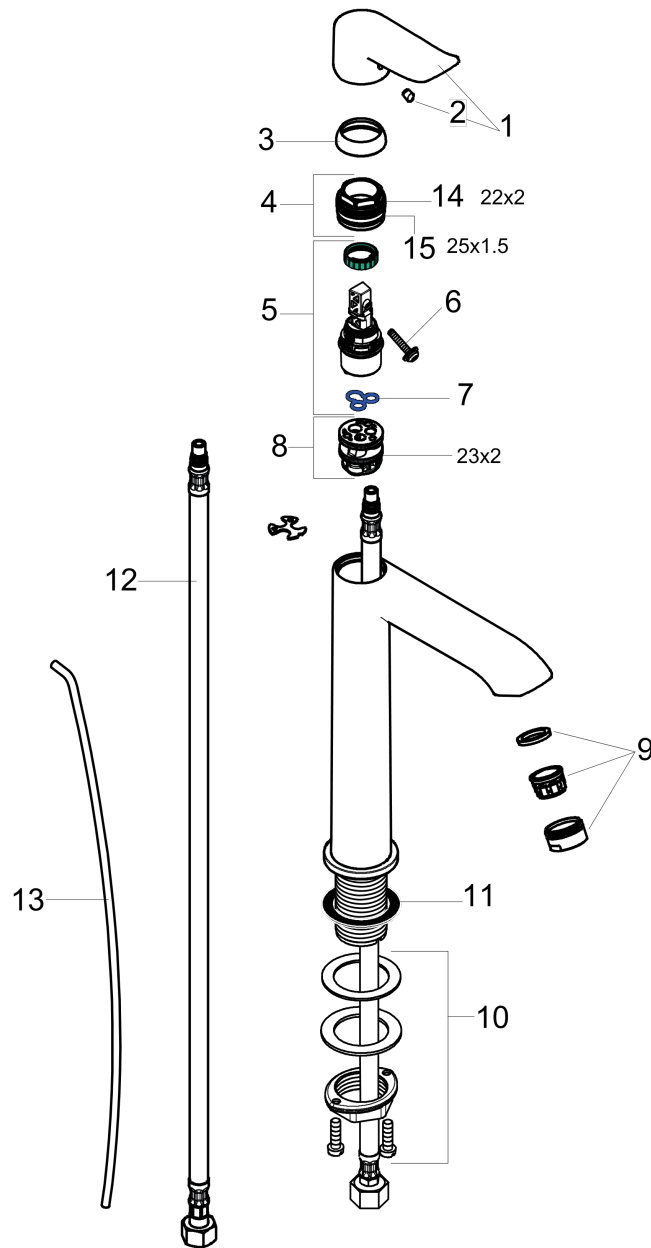

**Metris**  
**Single-Hole Faucet 200 with Pop-Up Drain, 1.2 GPM**  
 Finishes : **chrome** Part no. : **31183001**

Exploded drawing

Year of production: >07/16

**Metris**

**Single-Hole Faucet 200 with Pop-Up Drain, 1.2 GPM**

Finishes : **chrome** Part no. : **31183001**

**Spare parts list**

Year of production: >07/16

Pos.	Description	Part no.	Price	PU
1	handle	95520000	-	1
2	screw cover	96338000	-	1
3	flange	98863000	-	1
4	nut	98864000	-	1
5	cartridge, assy	95973001	-	1
6	locking screw for handle	95140000	-	1
7	seal	98865000	-	1
8	adapter for cartridge	98866000	-	1
9	aerator M24x1 (4,5 l/min)	92877000	-	1
10	fixing set (Ø 32)	13961000	-	1
11	flat seal	98749000	-	1
12	connection hose 35½" M8x0,75 3/8"	96316001	-	1
13	pull rod	96657000	-	1
14	O-Ring 22x2	98185000	-	1
15	O-ring 25x1,5	98146000	-	1
a	pop up waste	88509000	-	1
b	lever arm 340mm (ball-Ø12mm)	96324000	-	1