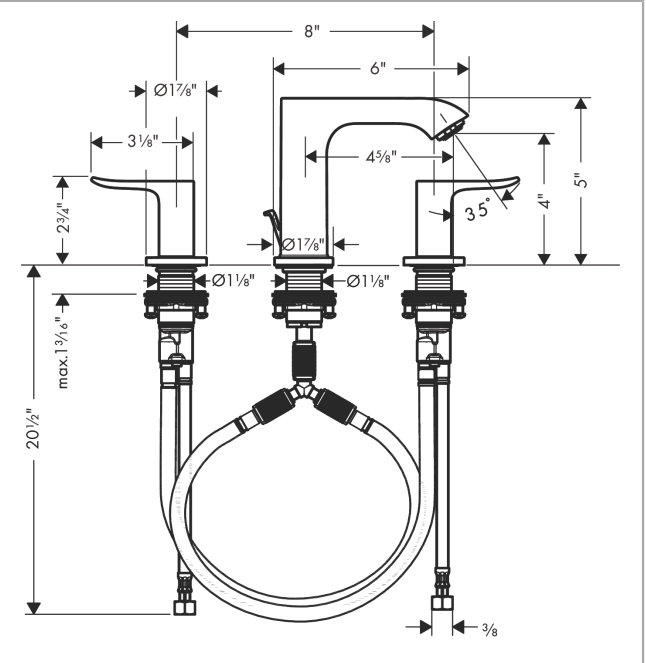

Metris
Widespread Faucet 100 with Pop-Up Drain, 0.5 GPM
 Finish: **chrome** Part no. : **31124001**

Description

Features

- Handle variant: Lever
- Spray modes: aerated spray
- Max. flow: 0.5 GPM (1.9 L/Min)
- Ceramic valves hot/cold 90°
- Includes pop-up drain

Item details

List Price \$ 809.00

Technology

Compliance / Sustainability

Product image

Scale drawing

Metris
Widespread Faucet 100 with Pop-Up Drain, 0.5 GPM
 Finish: **chrome** Part no. : **31124001**

Exploded drawing

Year of production: >08/22

Metris

Widespread Faucet 100 with Pop-Up Drain, 0.5 GPM

Finish: **chrome** Part no. : **31124001**

Spare parts list

Year of production: >08/22

Pos.	Description	Part no.	Price	PU
1	aerator M24x1 (1,9 l/min)	93502000	-	1
2	null	92913000	-	1
3	O-ring 8x1,75	97827000	-	1
4	flat seal	98749000	-	1
5	O-ring 26x4	92191000	-	1
6	null	92909000	-	1
7	hose connection angel	92905000	-	1
8	O-Ring 14x1,5	98201000	-	1
9	escutcheon for handle	92956000	-	1
10	null	92907000	-	1
11	handle fixing set	98932000	-	1
12	shut off unit left closing	95366001	-	1
13	shut off unit right closing	98817001	-	1
14	null	92914000	-	1
15	connection hose 18½" M8x0,75 3/8"	96321001	-	1
16	pull rod	96657000	-	1
a	pop up waste	88509000	-	1
b	O-ring 7x1,5	98422000	-	1