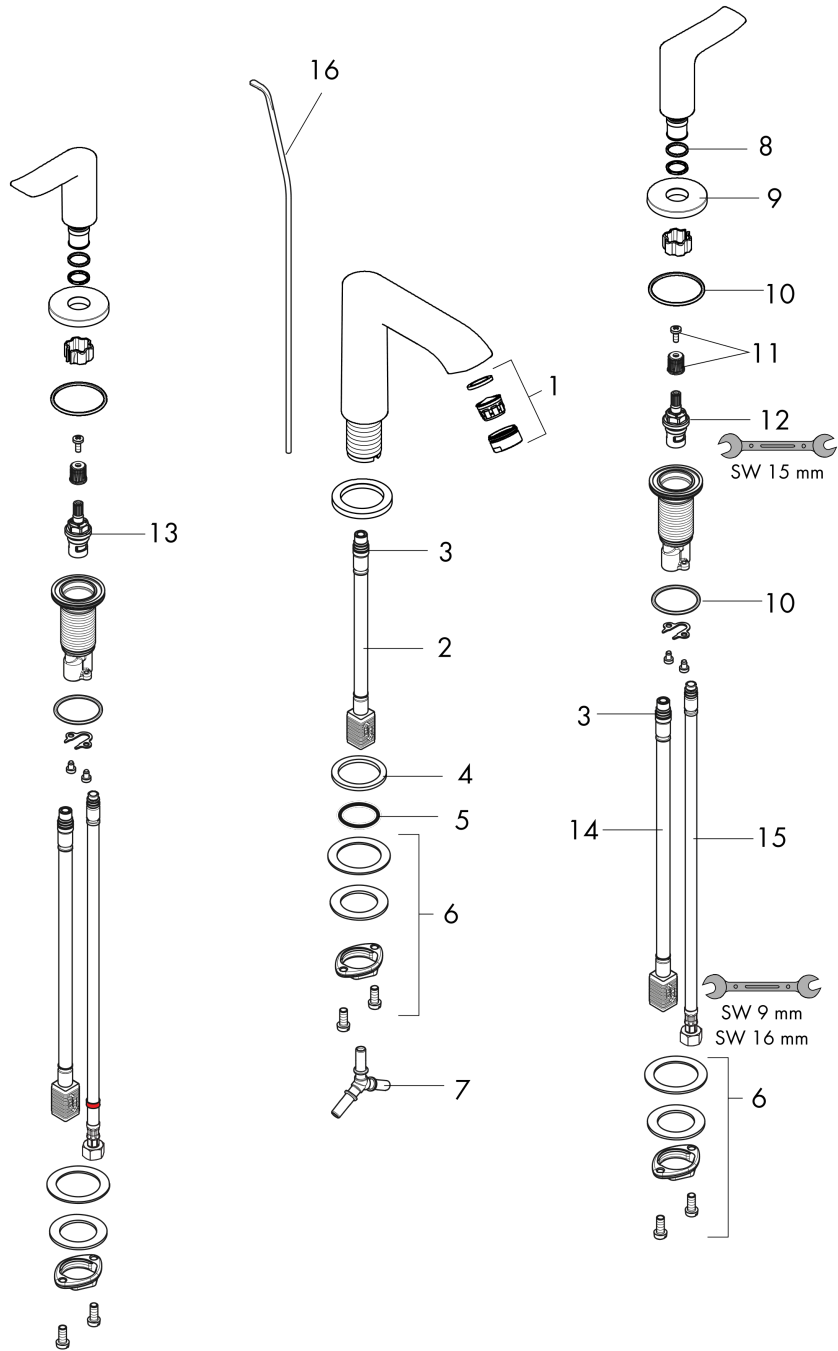

Metris
Widespread Faucet 100 with Pop-Up Drain, 0.5 GPM
 Finish: **chrome** Part no. : **31124001**

Description

Features

- Handle variant: Lever
- Spray modes: aerated spray
- Max. flow: 0.5 GPM (1.9 L/Min)
- Ceramic valves hot/cold 90°
- Includes pop-up drain

Item details

List Price \$ 809.00

Technology

Compliance / Sustainability

Product image

Scale drawing

Metris
Widespread Faucet 100 with Pop-Up Drain, 0.5 GPM
 Finish: **chrome** Part no. : **31124001**

Exploded drawing

Year of production: >08/22

Metris

Widespread Faucet 100 with Pop-Up Drain, 0.5 GPM

Finish: **chrome** Part no. : **31124001**

Spare parts list

Year of production: >08/22

Pos.	Description	Part no.	Price	PU
1	aerator M24x1 (1,9 l/min)	93502000	-	1
2	null	92913000	-	1
3	O-ring 8x1,75	97827000	-	1
4	flat seal	98749000	-	1
5	O-ring 26x4	92191000	-	1
6	null	92909000	-	1
7	hose connection angel	92905000	-	1
8	O-Ring 14x1,5	98201000	-	1
9	escutcheon for handle	92956000	-	1
10	null	92907000	-	1
11	handle fixing set	98932000	-	1
12	shut off unit left closing	95366001	-	1
13	shut off unit right closing	98817001	-	1
14	null	92914000	-	1
15	connection hose 18½" M8x0,75 3/8"	96321001	-	1
16	pull rod	96657000	-	1
a	pop up waste	88509000	-	1
b	O-ring 7x1,5	98422000	-	1