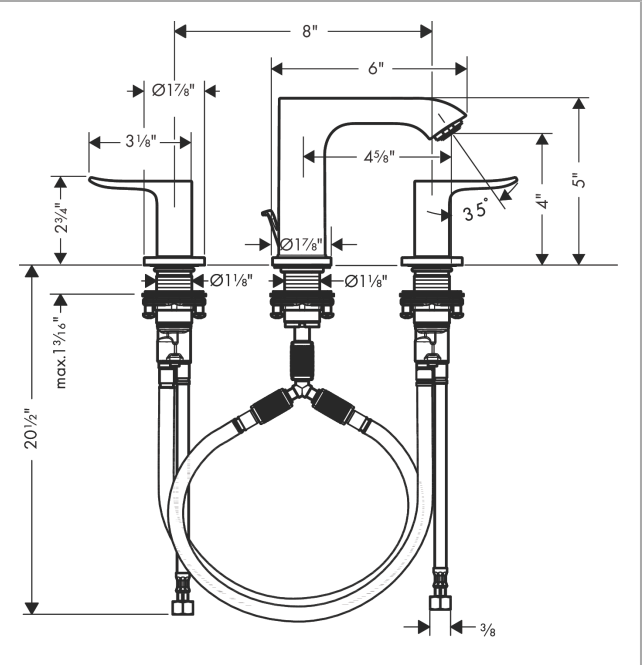

Metris
Widespread Faucet 100 with Pop-Up Drain, 1.2 GPM
 Finish: **chrome** Part no. : **31083001**

Description

Features

- Handle variant: Lever
- Spray modes: aerated spray
- Max. flow: 1.2 GPM (4.5 L/Min)
- Ceramic valves hot/cold 90°
- Includes pop-up drain

Item details

List Price \$ 853.00

Technology

Compliance / Sustainability

Product image

Scale drawing

Metris
Widespread Faucet 100 with Pop-Up Drain, 1.2 GPM
 Finish: **chrome** Part no. : **31083001**

Exploded drawing

Year of production: >08/22

Metris

Widespread Faucet 100 with Pop-Up Drain, 1.2 GPM

Finish: **chrome** Part no. : **31083001**

Spare parts list

Year of production: >08/22

| Pos. | Description | Part no. | Price | PU |
|------|-----------------------------------|----------|-------|----|
| 1 | aerator M24x1 (4,5 l/min) | 92877000 | - | 1 |
| 2 | null | 92913000 | - | 1 |
| 3 | O-ring 8x1,75 | 97827000 | - | 1 |
| 4 | flat seal | 98749000 | - | 1 |
| 5 | O-ring 26x4 | 92191000 | - | 1 |
| 6 | null | 92909000 | - | 1 |
| 7 | hose connection angel | 92905000 | - | 1 |
| 8 | O-Ring 14x1,5 | 98201000 | - | 1 |
| 9 | escutcheon for handle | 92956000 | - | 1 |
| 10 | null | 92907000 | - | 1 |
| 11 | handle fixing set | 98932000 | - | 1 |
| 12 | shut off unit left closing | 95366001 | - | 1 |
| 13 | shut off unit right closing | 98817001 | - | 1 |
| 14 | null | 92914000 | - | 1 |
| 15 | connection hose 18½" M8x0,75 3/8" | 96321001 | - | 1 |
| 16 | pull rod | 96657000 | - | 1 |
| a | pop up waste | 88509000 | - | 1 |