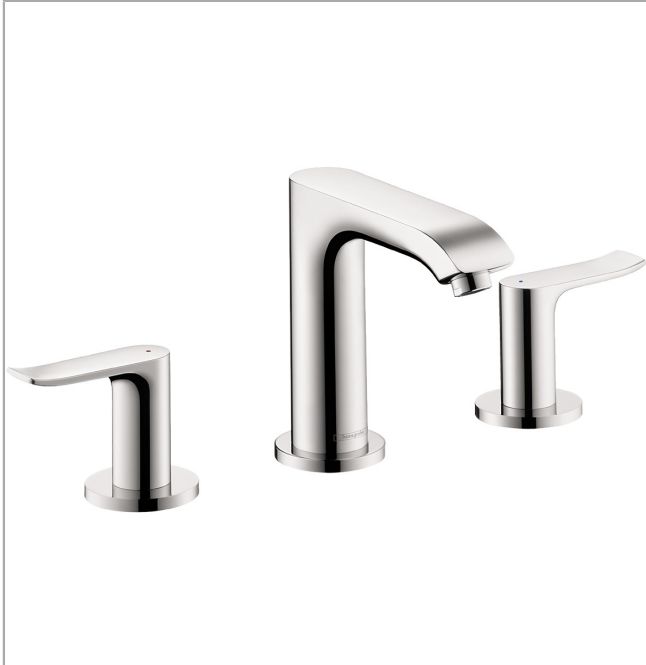

Metris
Widespread Faucet 100 with Pop-Up Drain, 1.2 GPM
 Finish: **chrome** Part no. : **31083001**

Description

Features

- Handle variant: Lever
- Spray modes: aerated spray
- Max. flow: 1.2 GPM (4.5 L/Min)
- Ceramic valves hot/cold 90°
- Includes pop-up drain

Item details

List Price \$ 853.00

Technology

Compliance / Sustainability

Product image

Scale drawing

Metris
Widespread Faucet 100 with Pop-Up Drain, 1.2 GPM
 Finish: **chrome** Part no. : **31083001**

Exploded drawing

Year of production: >08/22

Metris

Widespread Faucet 100 with Pop-Up Drain, 1.2 GPM

Finish: **chrome** Part no. : **31083001**

Spare parts list

Year of production: >08/22

| Pos. | Description | Part no. | Price | PU |
|------|-----------------------------------|----------|-------|----|
| 1 | aerator M24x1 (4,5 l/min) | 92877000 | - | 1 |
| 2 | null | 92913000 | - | 1 |
| 3 | O-ring 8x1,75 | 97827000 | - | 1 |
| 4 | flat seal | 98749000 | - | 1 |
| 5 | O-ring 26x4 | 92191000 | - | 1 |
| 6 | null | 92909000 | - | 1 |
| 7 | hose connection angel | 92905000 | - | 1 |
| 8 | O-Ring 14x1,5 | 98201000 | - | 1 |
| 9 | escutcheon for handle | 92956000 | - | 1 |
| 10 | null | 92907000 | - | 1 |
| 11 | handle fixing set | 98932000 | - | 1 |
| 12 | shut off unit left closing | 95366001 | - | 1 |
| 13 | shut off unit right closing | 98817001 | - | 1 |
| 14 | null | 92914000 | - | 1 |
| 15 | connection hose 18½" M8x0,75 3/8" | 96321001 | - | 1 |
| 16 | pull rod | 96657000 | - | 1 |
| a | pop up waste | 88509000 | - | 1 |