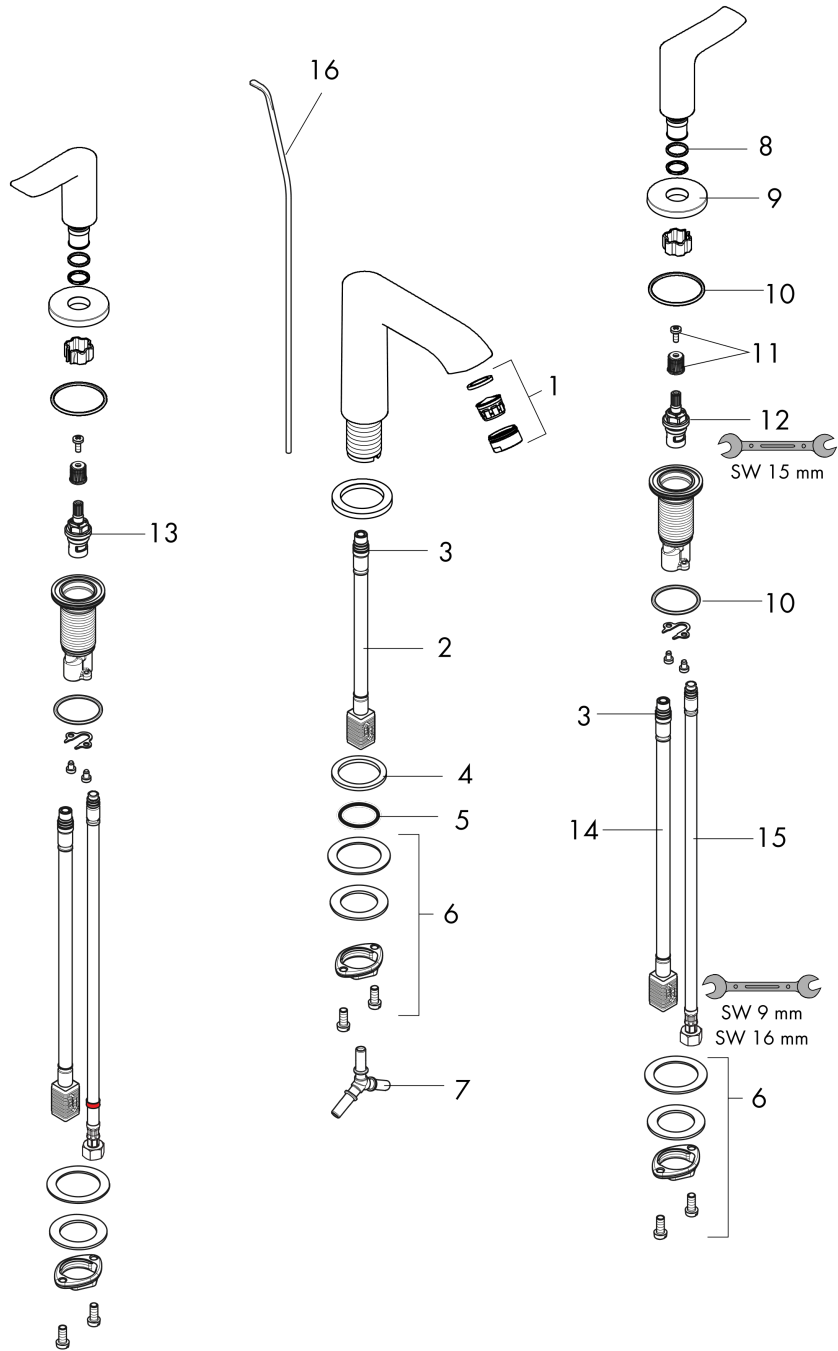

Metris
Widespread Faucet 100 with Pop-Up Drain, 1.2 GPM
 Finish: **chrome** Part no. : **31083001**

Description

Features

- Handle variant: Lever
- Spray modes: aerated spray
- Max. flow: 1.2 GPM (4.5 L/Min)
- Ceramic valves hot/cold 90°
- Includes pop-up drain

Item details

List Price \$ 853.00

Technology

Compliance / Sustainability

Product image

Scale drawing

Metris
Widespread Faucet 100 with Pop-Up Drain, 1.2 GPM
 Finish: **chrome** Part no. : **31083001**

Exploded drawing

Year of production: >08/22

Metris

Widespread Faucet 100 with Pop-Up Drain, 1.2 GPM

Finish: **chrome** Part no. : **31083001**

Spare parts list

Year of production: >08/22

| Pos. | Description | Part no. | Price | PU |
|------|-----------------------------------|----------|-------|----|
| 1 | aerator M24x1 (4,5 l/min) | 92877000 | - | 1 |
| 2 | null | 92913000 | - | 1 |
| 3 | O-ring 8x1,75 | 97827000 | - | 1 |
| 4 | flat seal | 98749000 | - | 1 |
| 5 | O-ring 26x4 | 92191000 | - | 1 |
| 6 | null | 92909000 | - | 1 |
| 7 | hose connection angel | 92905000 | - | 1 |
| 8 | O-Ring 14x1,5 | 98201000 | - | 1 |
| 9 | escutcheon for handle | 92956000 | - | 1 |
| 10 | null | 92907000 | - | 1 |
| 11 | handle fixing set | 98932000 | - | 1 |
| 12 | shut off unit left closing | 95366001 | - | 1 |
| 13 | shut off unit right closing | 98817001 | - | 1 |
| 14 | null | 92914000 | - | 1 |
| 15 | connection hose 18½" M8x0,75 3/8" | 96321001 | - | 1 |
| 16 | pull rod | 96657000 | - | 1 |
| a | pop up waste | 88509000 | - | 1 |