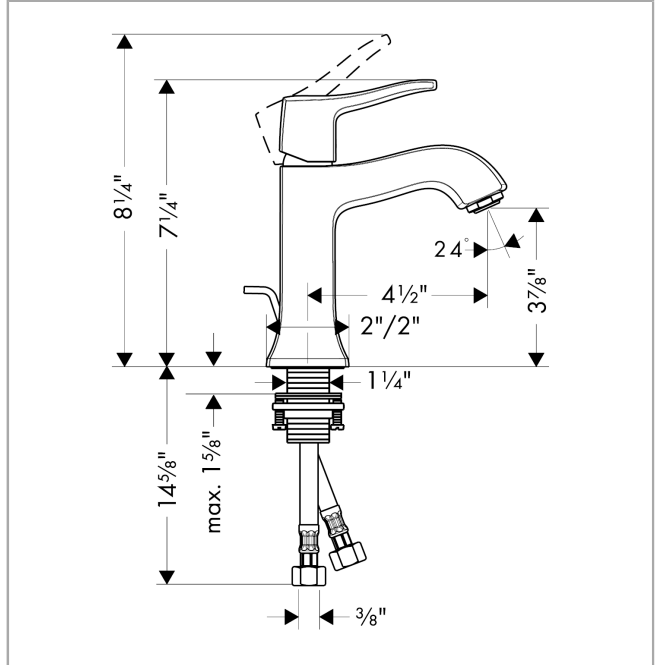

Metris C
Single-Hole Faucet 100 with Pop-Up Drain, 1.2 GPM
 Finishes : **chrome** Part no. : **31075001**

Description

Features

- Aerated spray
- Flow: 1.2 GPM (4.5 L/Min)
- Ceramic cartridge
- Includes pop-up drain

Item details

List Price \$ 366.00

Technology

Compliance

Product image

Scale drawing

Metris C
Single-Hole Faucet 100 with Pop-Up Drain, 1.2 GPM
 Finishes : **chrome** Part no. : **31075001**

Exploded drawing

Year of production: >07/16

Metris C**Single-Hole Faucet 100 with Pop-Up Drain, 1.2 GPM**Finishes : **chrome** Part no. : **31075001****Spare parts list**

Year of production: >07/16

Pos.	Description	Part no.	Price	PU
1	handle	31291000	-	1
2	screw cover	96338000	-	1
3	flange	98863000	-	1
4	nut	98864000	-	1
5	cartridge, assy	95973001	-	1
6	locking screw for handle	95140000	-	1
7	seal	98865000	-	1
8	adapter for cartridge	98866000	-	1
9	aerator M24x1 (4,5 l/min)	92877000	-	1
10	fixing set (Ø 32)	13961000	-	1
11	pull rod	96657000	-	1
12	connection hose 18½" M8x0,75 3/8"	96321001	-	1
a	pop up waste	88509000	-	1
b	lever collar	97548000	-	1