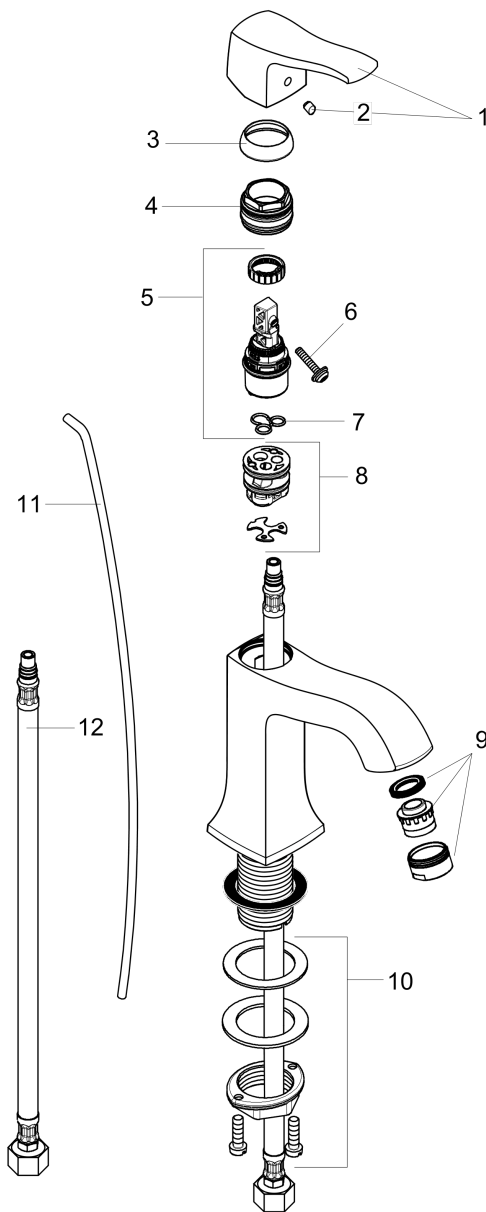

Metris C
Single-Hole Faucet 100 with Pop-Up Drain, 1.2 GPM
 Finishes : **chrome** Part no. : **31075001**

Description

Features

- Aerated spray
- Flow: 1.2 GPM (4.5 L/Min)
- Ceramic cartridge
- Includes pop-up drain

Item details

List Price \$ 366.00

Technology

Compliance

Product image

Scale drawing

Metris C
Single-Hole Faucet 100 with Pop-Up Drain, 1.2 GPM
 Finishes : **chrome** Part no. : **31075001**

Exploded drawing

Year of production: >07/16

Metris C**Single-Hole Faucet 100 with Pop-Up Drain, 1.2 GPM**Finishes : **chrome** Part no. : **31075001****Spare parts list**

Year of production: >07/16

Pos.	Description	Part no.	Price	PU
1	handle	31291000	-	1
2	screw cover	96338000	-	1
3	flange	98863000	-	1
4	nut	98864000	-	1
5	cartridge, assy	95973001	-	1
6	locking screw for handle	95140000	-	1
7	seal	98865000	-	1
8	adapter for cartridge	98866000	-	1
9	aerator M24x1 (4,5 l/min)	92877000	-	1
10	fixing set (Ø 32)	13961000	-	1
11	pull rod	96657000	-	1
12	connection hose 18½" M8x0,75 3/8"	96321001	-	1
a	pop up waste	88509000	-	1
b	lever collar	97548000	-	1