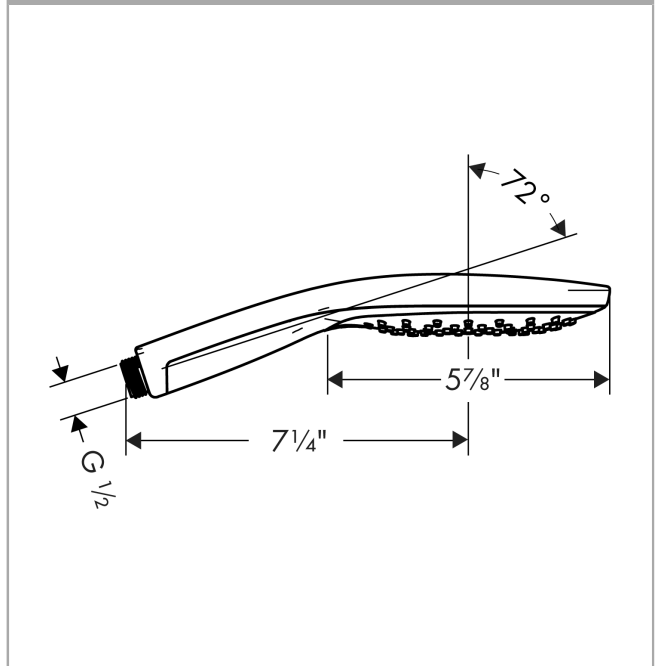

Raindance Select S
Handshower 150 3-Jet, 2.5 GPM
 Finish: **chrome** Part no. : **28588001**

Description

Features

- Spray modes: RainAir, Mix, CaresseAir
- 81 spray channels
- Select button for comfortable alternation of spray modes
- Spray face finish: easy cleanable plastic spray disc
- Max. flow: 2.5 GPM (9.5 L/Min)
- The adjustable handshower holder on this model should not be used with a handshower with a spray face larger than 125 mm (5") in diameter

Item details

List Price \$ 236.00

Technology

Compliance / Sustainability

Product image

Scale drawing

Raindance Select S
Handshower 150 3-Jet, 2.5 GPM
Finish: **chrome** Part no. : **28588001**

Exploded drawing

Year of production: >11/11

Raindance Select S
Handshower 150 3-Jet, 2.5 GPM
 Finish: **chrome** Part no. : **28588001**

Spare parts list

Year of production: >11/11

Pos.	Description	Part no.	Price	PU
1	filter packing	94246000	-	1