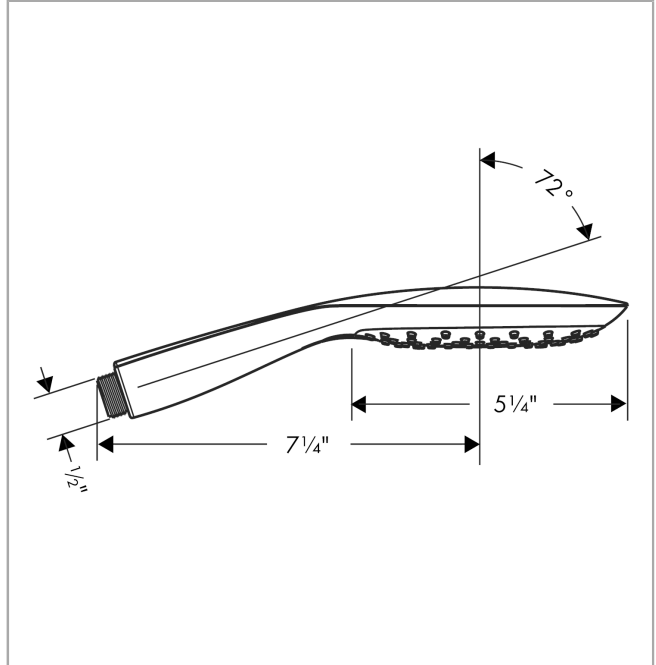

**PuraVida**  
**Handshower 150 3-Jet, 2.5 GPM**  
 Finishes : **chrome** Part no. : **28557001**

**Description**

**Features**

- Select button for comfortable alternation of spray modes
- 81 no-clog spray channels
- Spray modes: RainAir, Mix, CaresseAir
- Flow: 2.5 GPM (9.5 L/Min)

**Item details**

List Price \$ 245.00

**Technology**

**Compliance**

**Product image**

**Scale drawing**

PuraVida  
Handshower 150 3-Jet, 2.5 GPM  
Finishes : **chrome** Part no. : **28557001**

Exploded drawing

Year of production: >10/09

**PuraVida**  
**Handshower 150 3-Jet, 2.5 GPM**  
 Finishes : **chrome**    Part no. : **28557001**

**Spare parts list**

Year of production: >**10/09**

Pos.	Description	Part no.	Price	PU
1	filter packing	94246000	-	1
a	flow limiter (9 l/min)	98894000	-	1