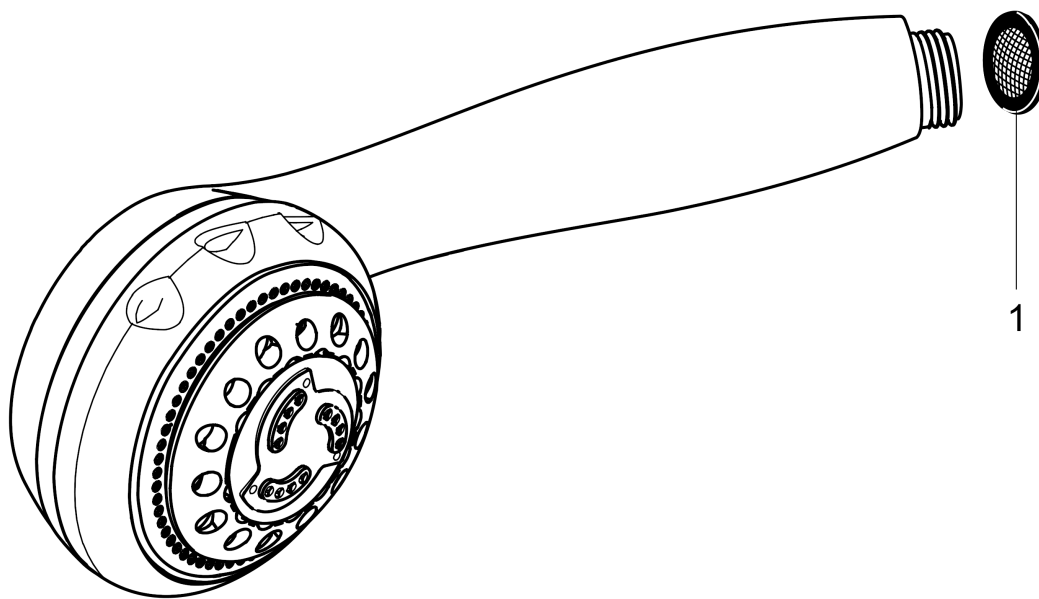

Clubmaster
Handshower 3-Jet, 2.5 GPM
 Finishes : **chrome** Part no. : **28525001**

Description

Features

- 72 no-clog spray channels
- Spray modes: Full, Soft spray, Pulsating Massage
- Flow: 2.5 GPM (9.5 L/Min)

Item details

List Price \$ 236.00

Technology

Compliance

Product image

Scale drawing

Clubmaster
Handshower 3-Jet, 2.5 GPM
Finishes : **chrome** Part no. : **28525001**

Exploded drawing

Year of production: >04/03

Clubmaster
Handshower 3-Jet, 2.5 GPM
 Finishes : **chrome** Part no. : **28525001**

Spare parts list

Year of production: >04/03

Pos.	Description	Part no.	Price	PU
1	filter packing	94246000	-	1