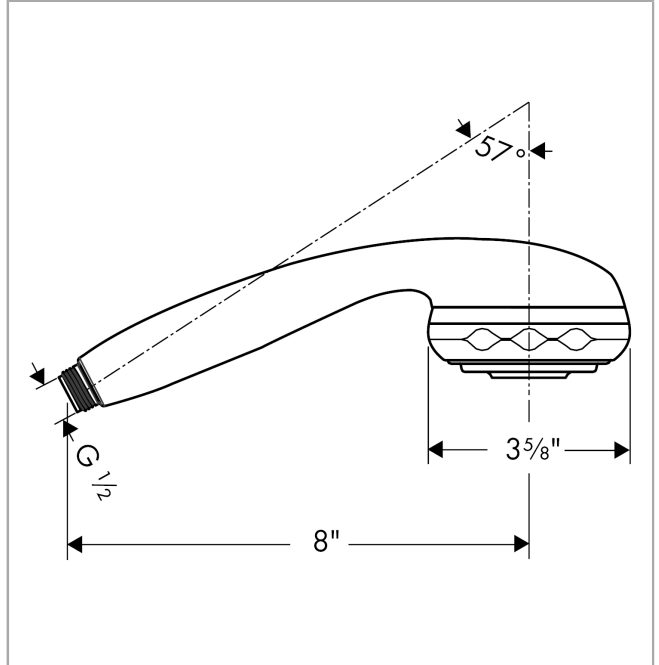

Clubmaster
Handshower 3-Jet, 2.5 GPM
 Finishes : **chrome** Part no. : **28525001**

Description

Features

- 72 no-clog spray channels
- Spray modes: Full, Soft spray, Pulsating Massage
- Flow: 2.5 GPM (9.5 L/Min)

Item details

List Price \$ 236.00

Technology

Compliance

Product image

Scale drawing

Clubmaster
Handshower 3-Jet, 2.5 GPM
Finishes : **chrome** Part no. : **28525001**

Exploded drawing

Year of production: >04/03

Clubmaster
Handshower 3-Jet, 2.5 GPM
 Finishes : **chrome** Part no. : **28525001**

Spare parts list

Year of production: >04/03

Pos.	Description	Part no.	Price	PU
1	filter packing	94246000	-	1