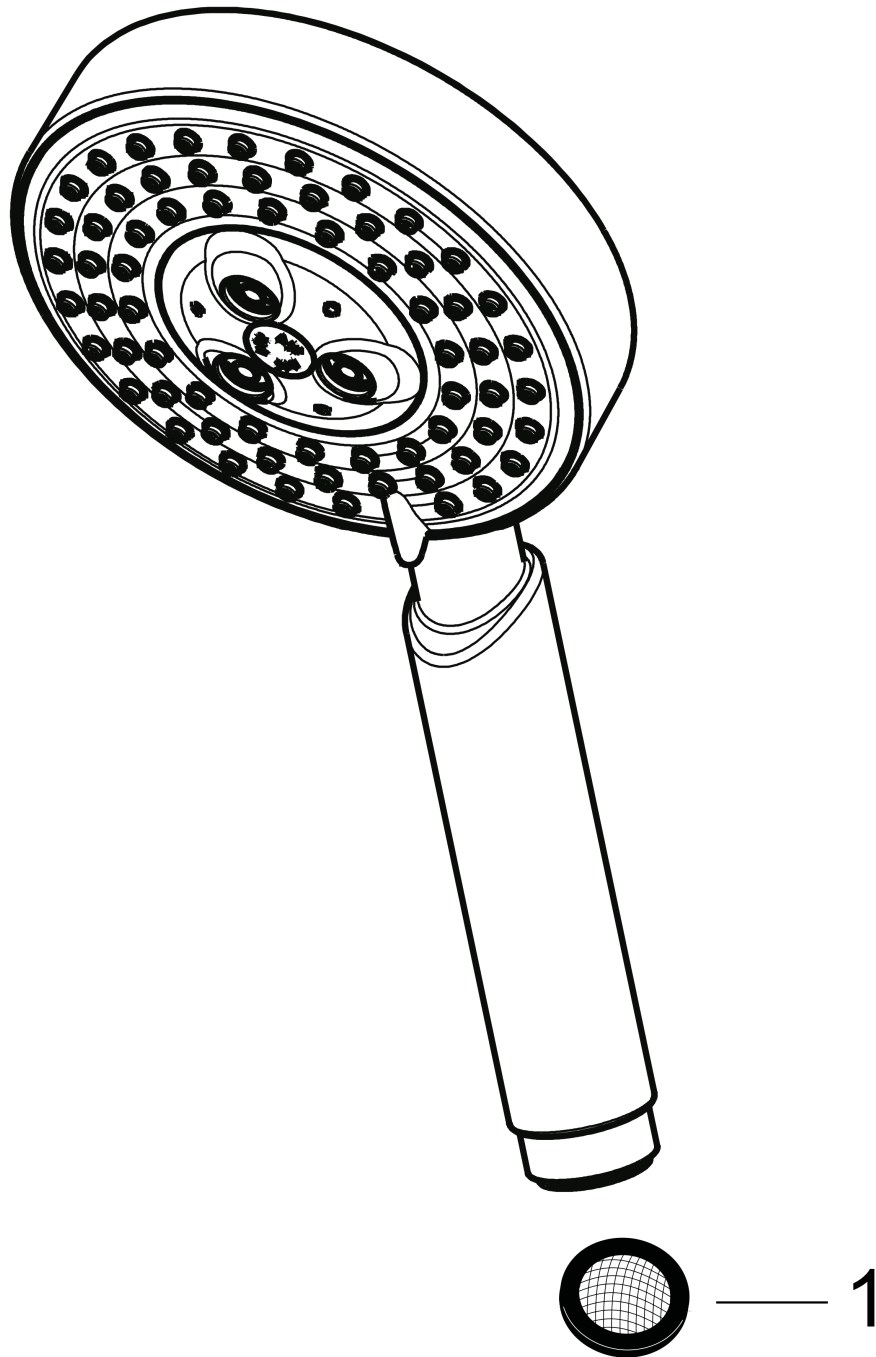

Raindance S
Handshower 120 3-Jet, 2.5 GPM
 Finishes : **chrome** Part no. : **28514001**

Description

Features

- 95 no-clog spray channels
- Spray modes: RainAir, BalanceAir, Whirl
- Flow: 2.5 GPM (9.5 L/Min)

Item details

List Price \$ 226.00

Technology

Design awards

Compliance

Product image

Scale drawing

Raindance S
Handshower 120 3-Jet, 2.5 GPM
Finishes : **chrome** Part no. : **28514001**

Exploded drawing

Year of production: >03/10

Raindance S
Handshower 120 3-Jet, 2.5 GPM
 Finishes : **chrome** Part no. : **28514001**

Spare parts list

Year of production: >03/10

Pos.	Description	Part no.	Price	PU
1	filter packing	94246000	-	1