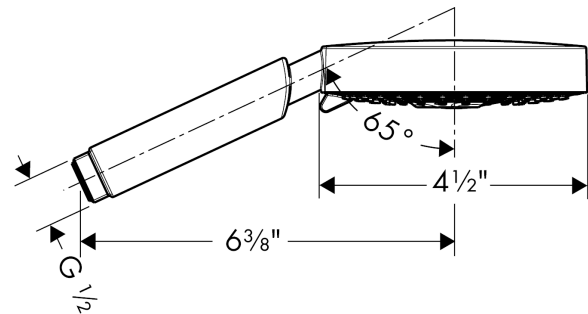

Raindance S
Handshower 120 3-Jet, 2.5 GPM
 Finishes : **chrome** Part no. : **28514001**

Description

Features

- 95 no-clog spray channels
- Spray modes: RainAir, BalanceAir, Whirl
- Flow: 2.5 GPM (9.5 L/Min)

Item details

List Price \$ 226.00

Technology

Design awards

Compliance

Product image

Scale drawing

Raindance S
Handshower 120 3-Jet, 2.5 GPM
Finishes : **chrome** Part no. : **28514001**

Exploded drawing

Year of production: >03/10

Raindance S
Handshower 120 3-Jet, 2.5 GPM
 Finishes : **chrome** Part no. : **28514001**

Spare parts list

Year of production: >03/10

Pos.	Description	Part no.	Price	PU
1	filter packing	94246000	-	1