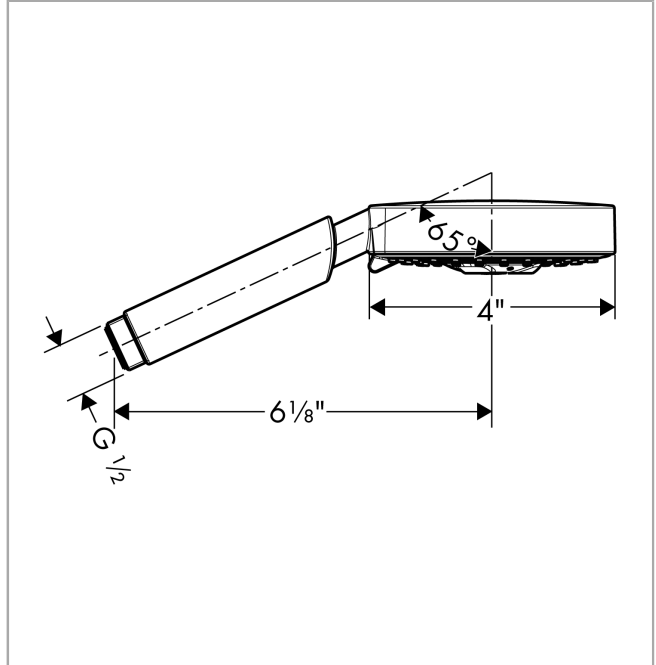

**Raindance S**

**Handshower 100 3-Jet, 2.5 GPM**

Finish: **brushed nickel** Part no. : **28504821**

**Description**

**Features**

- Spray modes: RainAir, BalanceAir, Whirl
- 65 spray channels
- Spray face finish: grey
- Max. flow: 2.5 GPM (9.5 L/Min)

**Item details**

List Price \$ 315.00

**Technology**

**Compliance / Sustainability**

**Product image**

**Scale drawing**

**Raindance S**  
**Handshower 100 3-Jet, 2.5 GPM**  
Finish: **brushed nickel** Part no. : **28504821**

Exploded drawing

Year of production: >07/06

**Raindance S**  
**Handshower 100 3-Jet, 2.5 GPM**  
 Finish: **brushed nickel** Part no. : **28504821**

**Spare parts list**

Year of production: >07/06

Pos.	Description	Part no.	Price	PU
1	filter packing	94246000	-	1