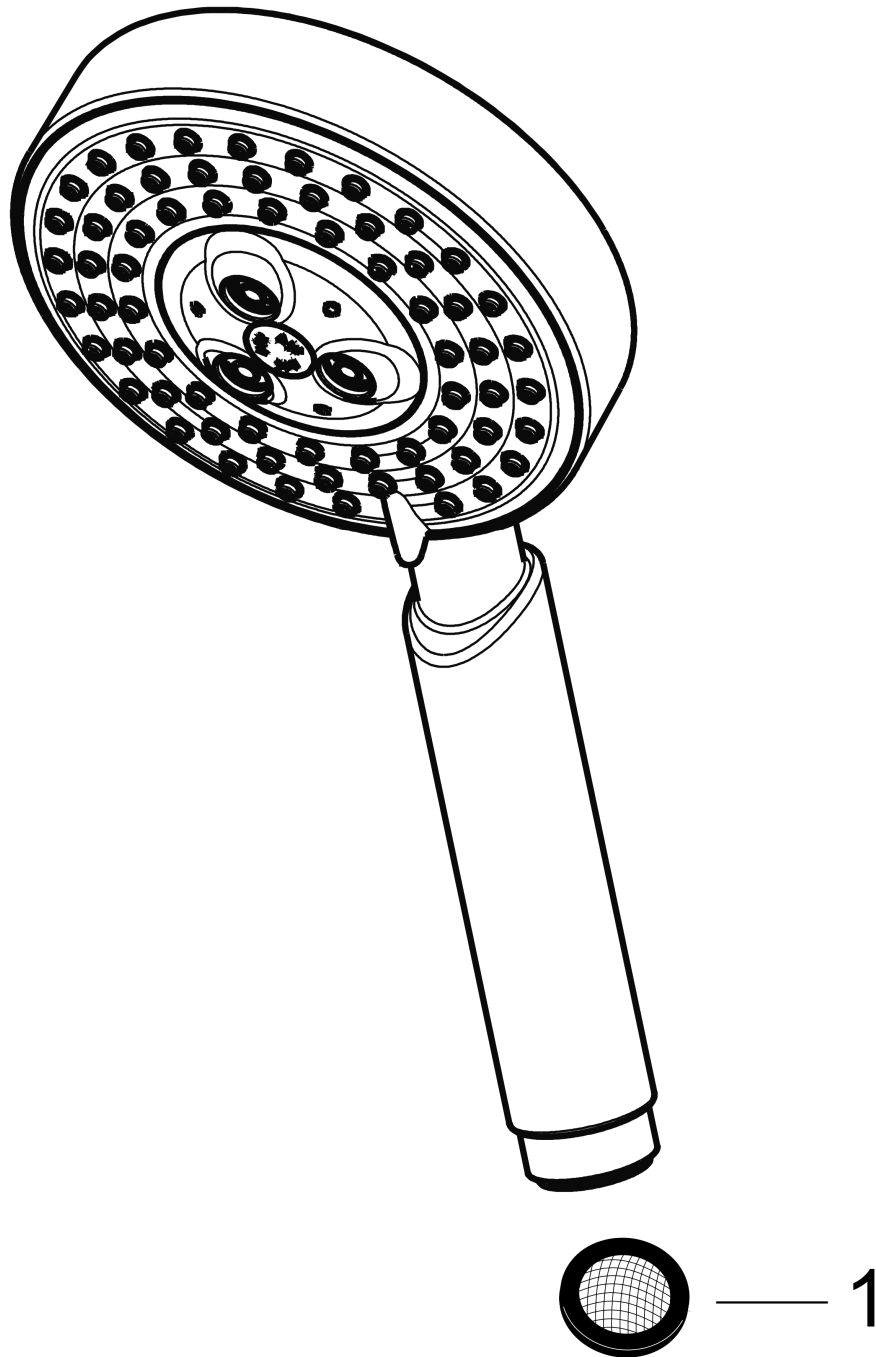

**Raindance S**

**Handshower 100 3-Jet, 2.5 GPM**

Finish: **brushed nickel** Part no. : **28504821**

**Description**

**Features**

- Spray modes: RainAir, BalanceAir, Whirl
- 65 spray channels
- Spray face finish: grey
- Max. flow: 2.5 GPM (9.5 L/Min)

**Item details**

List Price \$ 315.00

**Technology**

**Compliance / Sustainability**

**Product image**

**Scale drawing**

**Raindance S**  
**Handshower 100 3-Jet, 2.5 GPM**  
Finish: **brushed nickel** Part no. : **28504821**

Exploded drawing

Year of production: >07/06

**Raindance S**  
**Handshower 100 3-Jet, 2.5 GPM**  
 Finish: **brushed nickel** Part no. : **28504821**

**Spare parts list**

Year of production: >07/06

Pos.	Description	Part no.	Price	PU
1	filter packing	94246000	-	1