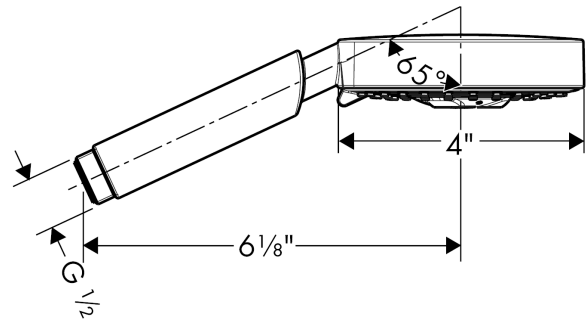

Raindance S
Handshower 100 3-Jet, 2.5 GPM
 Finishes : **chrome** Part no. : **28504001**

Description

Features

- 65 no-clog spray channels
- Spray modes: RainAir, BalanceAir, Whirl
- Flow: 2.5 GPM (9.5 L/Min)

Item details

List Price \$ 183.00

Technology

Design awards

reddot design award

Compliance

Product image

Scale drawing