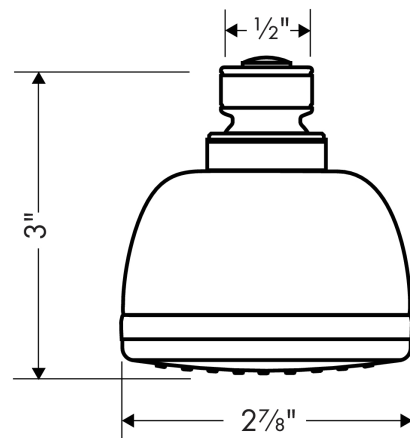

Croma
Showerhead 1-Jet, 2.0 GPM
 Finishes : **chrome** Part no. : **28492001**

Description

Features

- 50 no-clog spray channels
- Spray modes: Full
- Flow: 2.0 GPM (7.6 L/Min)

Item details

List Price \$ 34.00

Technology

Compliance

Product image

Scale drawing

Croma
Showerhead 1-Jet, 2.0 GPM
Finishes : **chrome** Part no. : **28492001**

Exploded drawing

Year of production: >10/12

Croma
Showerhead 1-Jet, 2.0 GPM
 Finishes : **chrome** Part no. : **28492001**