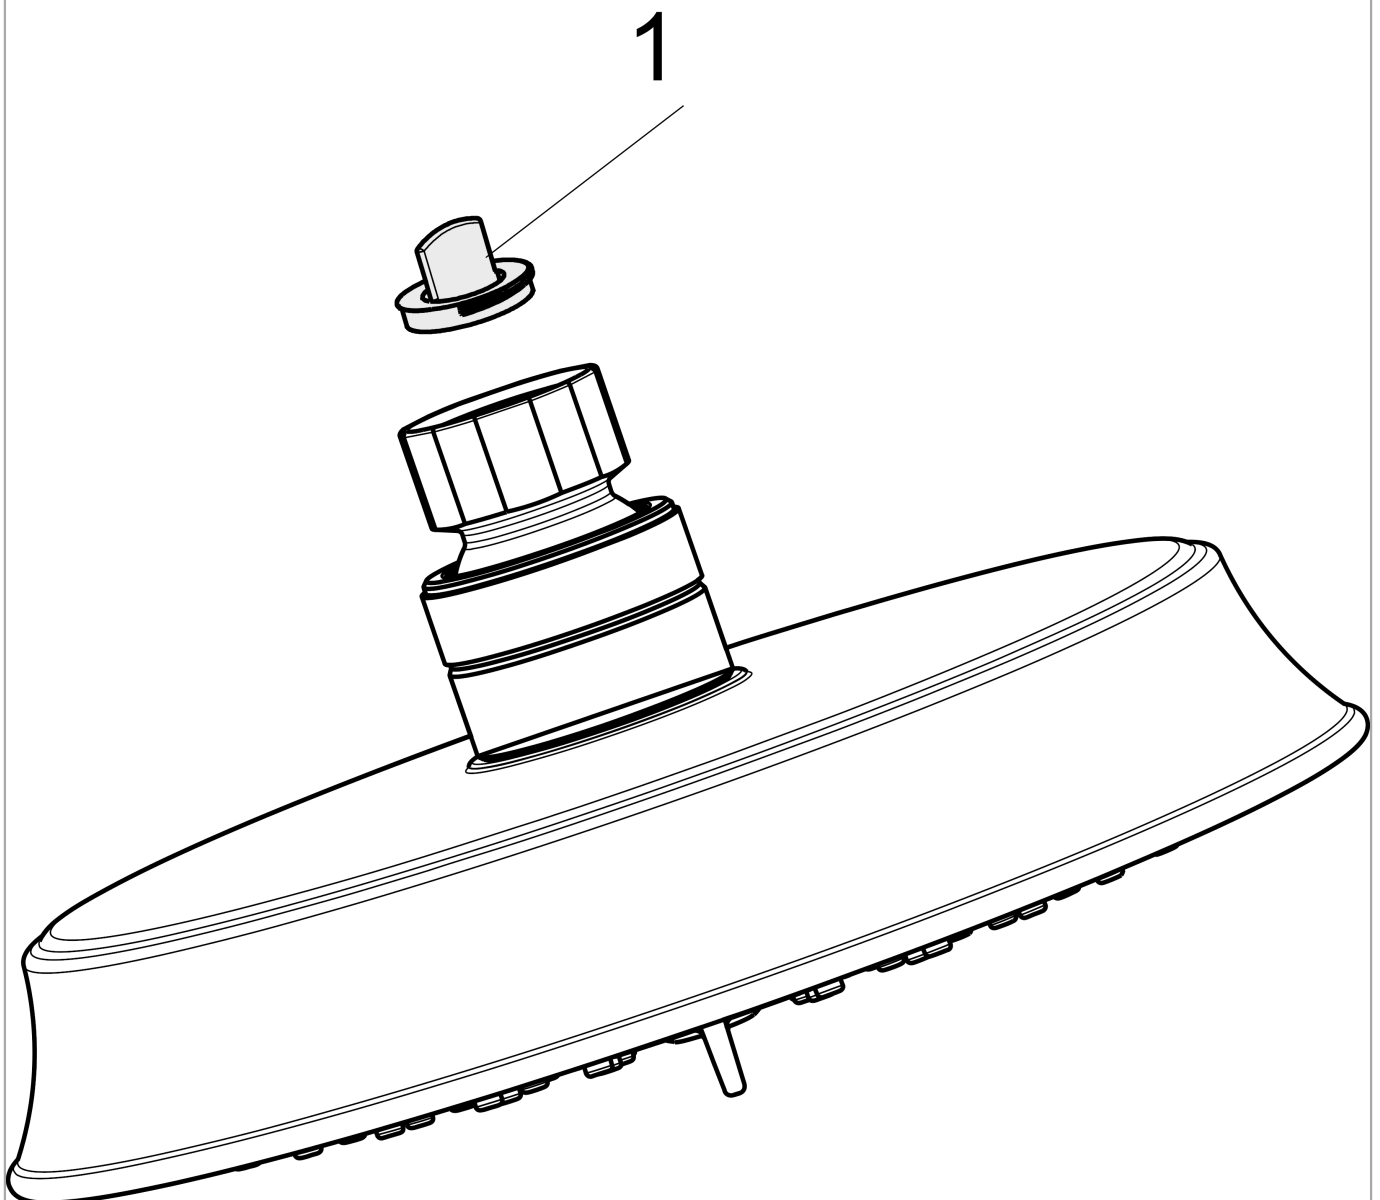

Raindance Classic
Showerhead 150 3-Jet, 2.5 GPM
 Finish: **polished nickel** Part no. : **28471831**

Description

Features

- Shower head size: 5.9"
- Spray modes: RainAir, BalanceAir, Whirl
- Max. flow: 2.5 GPM (9.5 L/Min)
- 86 spray channels
- Spray face finish: Fully-finished matching spray face

Item details

List Price \$ 459.00

Technology

Compliance / Sustainability

Product image

Scale drawing

Raindance Classic
Showerhead 150 3-Jet, 2.5 GPM
Finish: **polished nickel** Part no. : **28471831**

Exploded drawing

Year of production: >03/09

Raindance Classic
Showerhead 150 3-Jet, 2.5 GPM
 Finish: **polished nickel** Part no. : **28471831**

Spare parts list

Year of production: >**03/09**

Pos.	Description	Part no.	Price	PU
1	filter packing	88649000	-	1