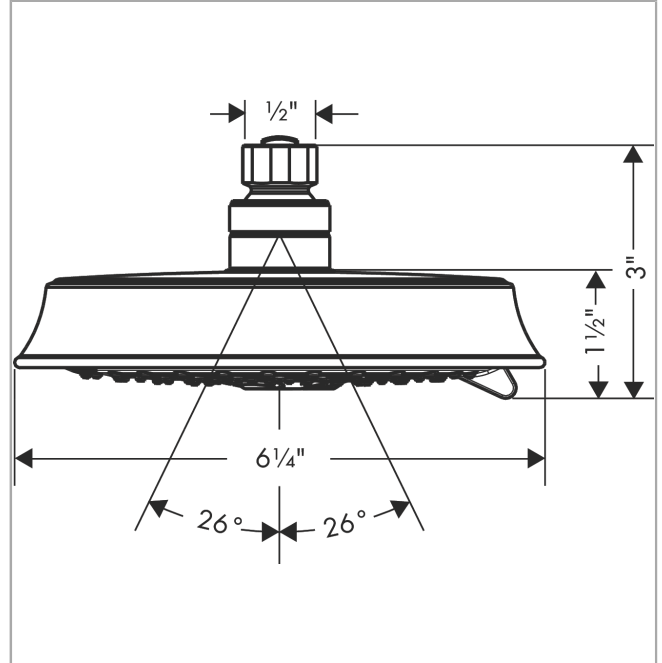

Raindance Classic
Showerhead 150 3-Jet, 2.5 GPM
 Finish: **polished nickel** Part no. : **28471831**

Description

Features

- Shower head size: 5.9"
- Spray modes: RainAir, BalanceAir, Whirl
- Max. flow: 2.5 GPM (9.5 L/Min)
- 86 spray channels
- Spray face finish: Fully-finished matching spray face

Item details

List Price \$ 459.00

Technology

Compliance / Sustainability

Product image

Scale drawing

Raindance Classic
Showerhead 150 3-Jet, 2.5 GPM
Finish: **polished nickel** Part no. : **28471831**

Exploded drawing

Year of production: >03/09

Raindance Classic
Showerhead 150 3-Jet, 2.5 GPM
 Finish: **polished nickel** Part no. : **28471831**

Spare parts list

Year of production: >**03/09**

Pos.	Description	Part no.	Price	PU
1	filter packing	88649000	-	1