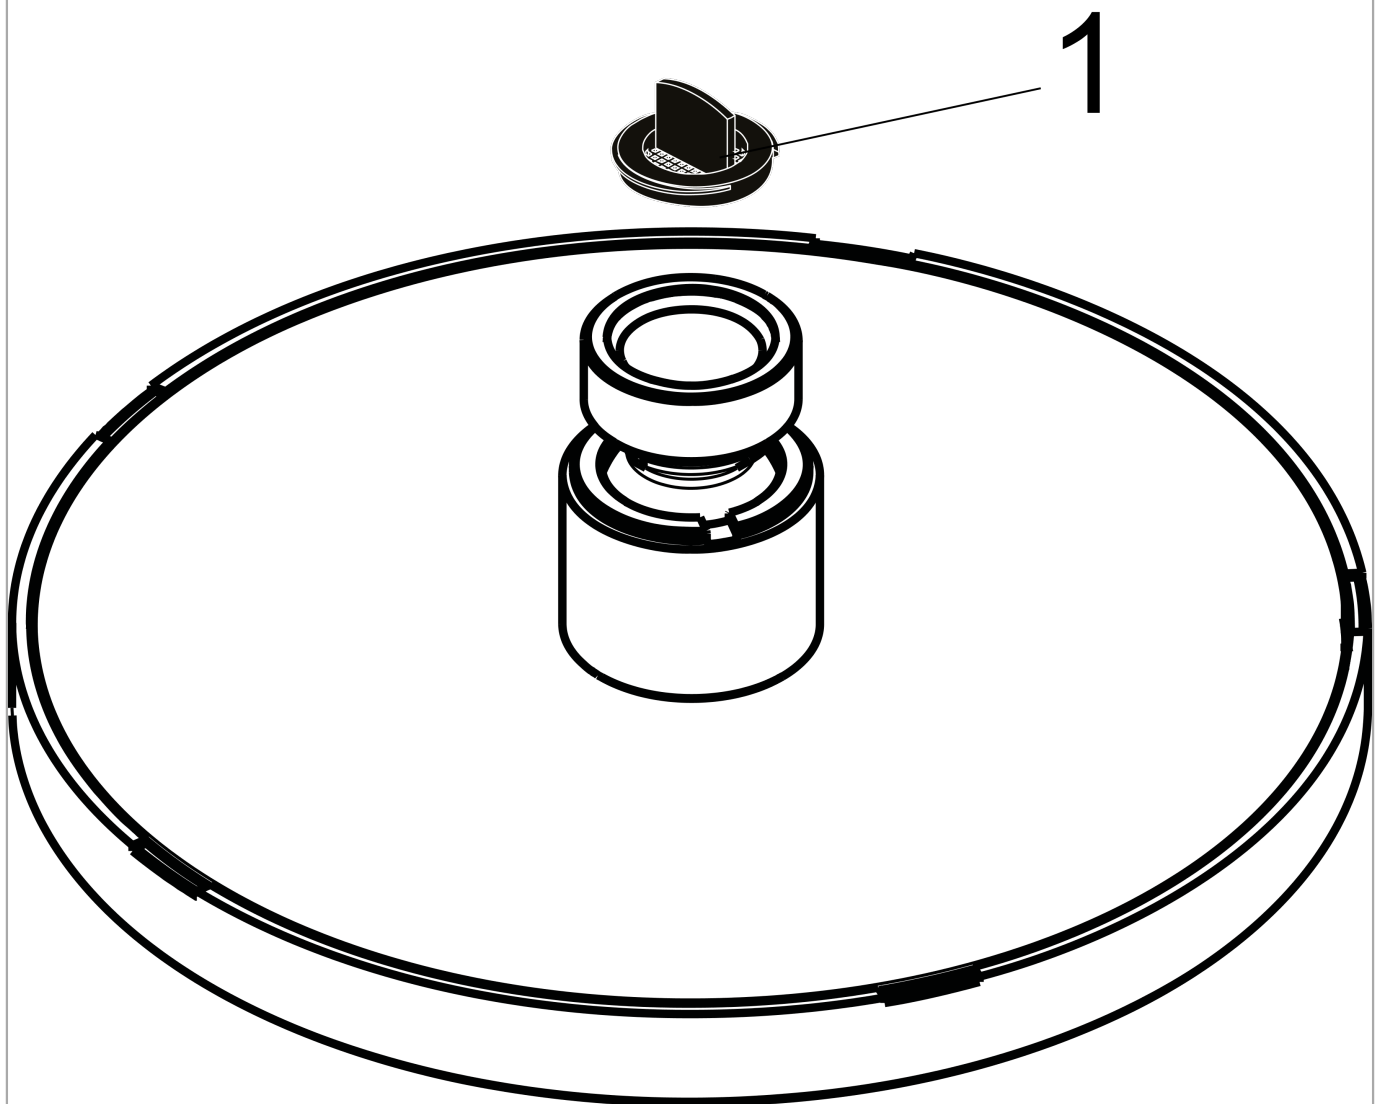

Croma
Showerhead 160 1-Jet, 2.0 GPM
 Finishes : **chrome** Part no. : **28450001**

Description

Features

- 178 no-clog spray channels
- Spray modes: Full
- Flow: 2.0 GPM (7.6 L/Min)
- Fully-finished matching spray face

Item details

List Price \$ 269.00

Technology

Compliance

Product image

Scale drawing

Croma
Showerhead 160 1-Jet, 2.0 GPM
Finishes : **chrome** Part no. : **28450001**

Exploded drawing

Year of production: >01/14

Croma
Showerhead 160 1-Jet, 2.0 GPM
 Finishes : **chrome** Part no. : **28450001**

Spare parts list

Year of production: >01/14

| Pos. | Description | Part no. | Price | PU |
|-------------|--------------------|-----------------|--------------|-----------|
| 1 | filter packing | 88649000 | - | 1 |