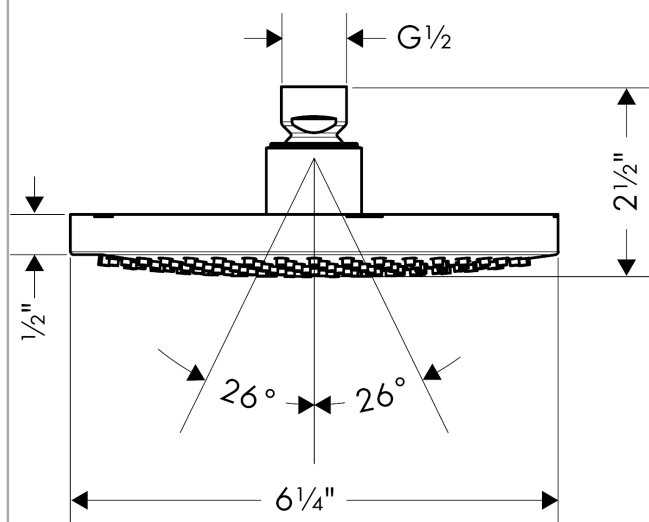

Croma
Showerhead 160 1-Jet, 2.0 GPM
 Finishes : **chrome** Part no. : **28450001**

Description

Features

- 178 no-clog spray channels
- Spray modes: Full
- Flow: 2.0 GPM (7.6 L/Min)
- Fully-finished matching spray face

Item details

List Price \$ 269.00

Technology

Compliance

Product image

Scale drawing

Croma
Showerhead 160 1-Jet, 2.0 GPM
Finishes : **chrome** Part no. : **28450001**

Exploded drawing

Year of production: >01/14

Croma
Showerhead 160 1-Jet, 2.0 GPM
 Finishes : **chrome** Part no. : **28450001**

Spare parts list

Year of production: >01/14

| Pos. | Description | Part no. | Price | PU |
|-------------|--------------------|-----------------|--------------|-----------|
| 1 | filter packing | 88649000 | - | 1 |