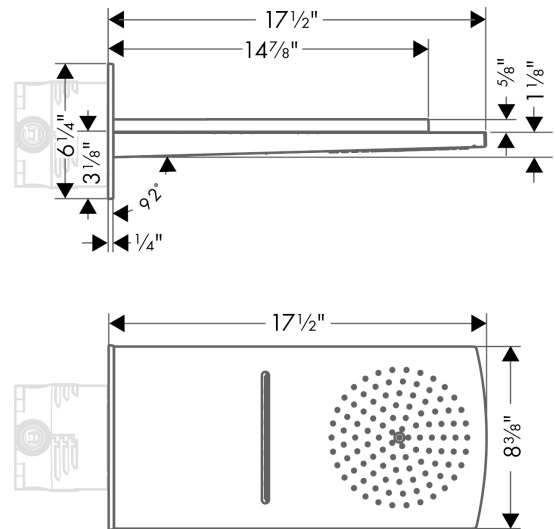

Raindance Rainfall
Showerhead 180 2-Jet Trim, 2.5 GPM
 Finishes : **chrome** Part no. : **28433001**

Description

Features

- consists of: Showerhead, basic set
- 105 no-clog spray channels
- Spray modes: RainAir, Rainflow Waterfall
- Flow: 2.5 GPM (9.5 L/Min)
- Requires 2 supply lines
- Fully-finished matching spray face

Item details

List Price \$ 1,819.00

Technology

Compliance

Product image

Scale drawing

Raindance Rainfall
Showerhead 180 2-Jet Trim, 2.5 GPM
 Finishes : **chrome** Part no. : **28433001**

Exploded drawing

Year of production: >01/12

Raindance Rainfall
Showerhead 180 2-Jet Trim, 2.5 GPM
 Finishes : **chrome** Part no. : **28433001**

Spare parts list

Year of production: >01/12

Pos.	Description	Part no.	Price	PU
1	O-ring 16x2	98133000	-	1
2	flow limiter (9 l/min)	98894000	-	1
3	O-ring 18x2	98181000	-	1
4	O-ring 12x2	98214000	-	1
5	set of screws	96525000	-	1
6	air jet	95794000	-	1
7	base body	15936181	-	1
8	compensation set 1°	95521000	-	1
9	extension 25 mm	13595000	-	1
10	escutcheon	93246000	-	1