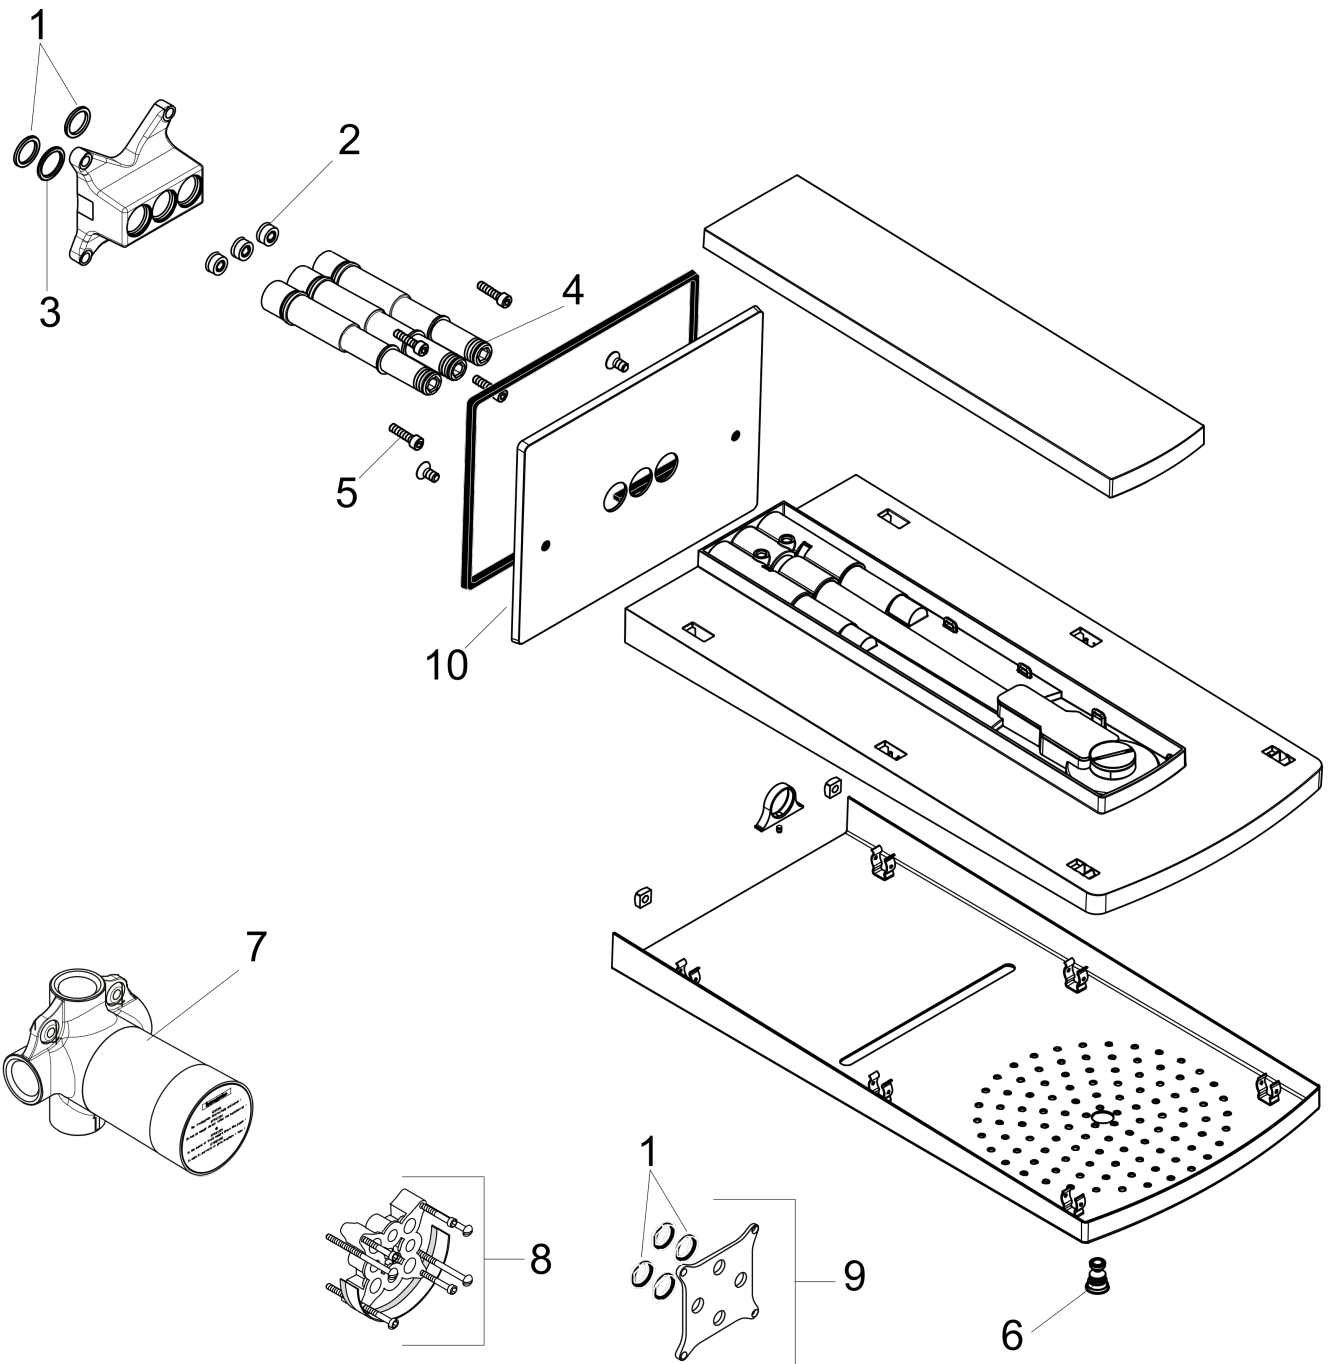

Raindance Rainfall
Showerhead 180 2-Jet Trim, 2.5 GPM
 Finishes : **chrome** Part no. : **28433001**

Description

Features

- consists of: Showerhead, basic set
- 105 no-clog spray channels
- Spray modes: RainAir, Rainflow Waterfall
- Flow: 2.5 GPM (9.5 L/Min)
- Requires 2 supply lines
- Fully-finished matching spray face

Item details

List Price \$ 1,819.00

Technology

Compliance

Product image

Scale drawing

Raindance Rainfall
Showerhead 180 2-Jet Trim, 2.5 GPM
 Finishes : **chrome** Part no. : **28433001**

Exploded drawing

Year of production: >01/12

Raindance Rainfall
Showerhead 180 2-Jet Trim, 2.5 GPM
 Finishes : **chrome** Part no. : **28433001**

Spare parts list

Year of production: >01/12

Pos.	Description	Part no.	Price	PU
1	O-ring 16x2	98133000	-	1
2	flow limiter (9 l/min)	98894000	-	1
3	O-ring 18x2	98181000	-	1
4	O-ring 12x2	98214000	-	1
5	set of screws	96525000	-	1
6	air jet	95794000	-	1
7	base body	15936181	-	1
8	compensation set 1°	95521000	-	1
9	extension 25 mm	13595000	-	1
10	escutcheon	93246000	-	1