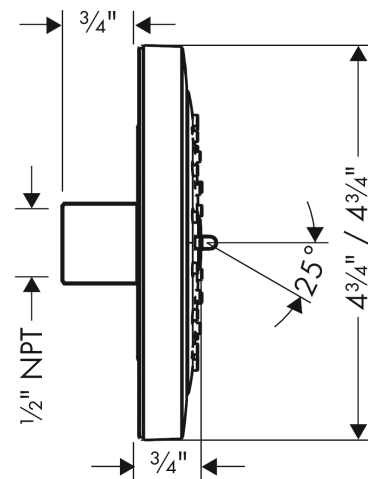

**PuraVida
Bodyspray 100**

Finishes : **chrome** Part no. : **28430001**

Description

Features

- 360° spray adjustable
- Continuous spray mode adjustment
- Flow: 2.5 GPM (9.5 L/Min)
- 1/2" NPT
- material: Plastic

Item details

List Price \$ 227.00

Technology

Compliance

Product image

Scale drawing

PuraVida
Bodyspray 100
Finishes : chrome

Part no. : 28430001

Exploded drawing

Year of production: >09/09

PuraVida
Bodyspray 100
 Finishes : **chrome** Part no. : **28430001**

Spare parts list

Year of production: >**09/09**

Pos.	Description	Part no.	Price	PU
1	plug with service tool	95484000	-	1