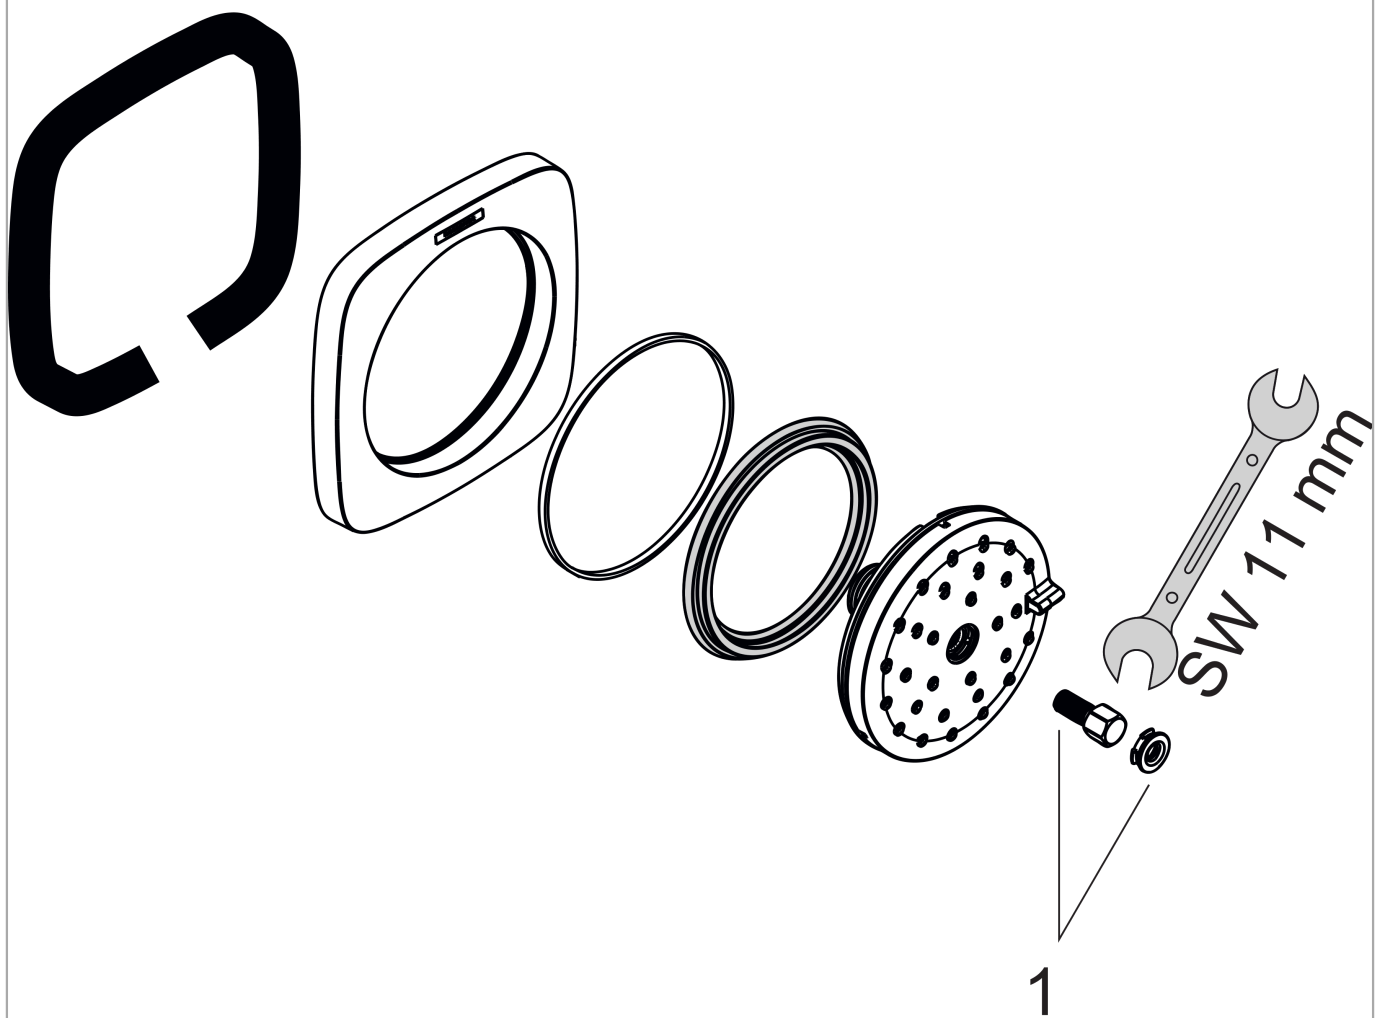

**PuraVida
Bodyspray 100**

Finishes : **chrome** Part no. : **28430001**

Description

Features

- 360° spray adjustable
- Continuous spray mode adjustment
- Flow: 2.5 GPM (9.5 L/Min)
- 1/2" NPT
- material: Plastic

Item details

List Price \$ 227.00

Technology

Compliance

Product image

Scale drawing

PuraVida
Bodyspray 100
Finishes : chrome

Part no. : 28430001

Exploded drawing

Year of production: >09/09

PuraVida
Bodyspray 100
 Finishes : **chrome** Part no. : **28430001**

Spare parts list

Year of production: >**09/09**

Pos.	Description	Part no.	Price	PU
1	plug with service tool	95484000	-	1