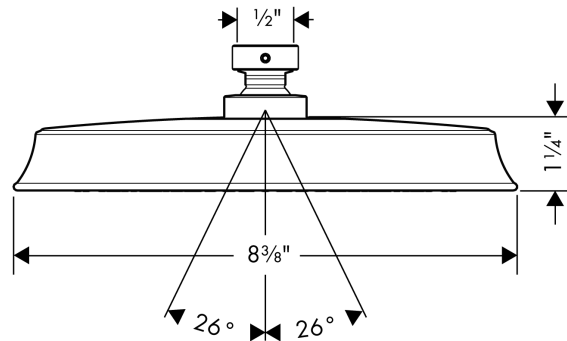

Raindance Classic
Showerhead 180 1-Jet, 2.5 GPM
 Finish: **brushed nickel** Part no. : **28421821**

Description

Features

- Shower head size: 7 1/8"
- Spray modes: RainAir
- Max. flow: 2.5 GPM (9.5 L/Min)
- 107 spray channels
- Spray face finish: Fully-finished matching spray face

Item details

List Price \$ 891.00

Technology

Compliance / Sustainability

Product image

Scale drawing

Raindance Classic
Showerhead 180 1-Jet, 2.5 GPM
 Finish: **brushed nickel** Part no. : **28421821**

Exploded drawing

Year of production: >06/09

Raindance Classic
Showerhead 180 1-Jet, 2.5 GPM
 Finish: **brushed nickel** Part no. : **28421821**

Spare parts list

Year of production: >06/09

Pos.	Description	Part no.	Price	PU
1	filter packing	88649000	-	1