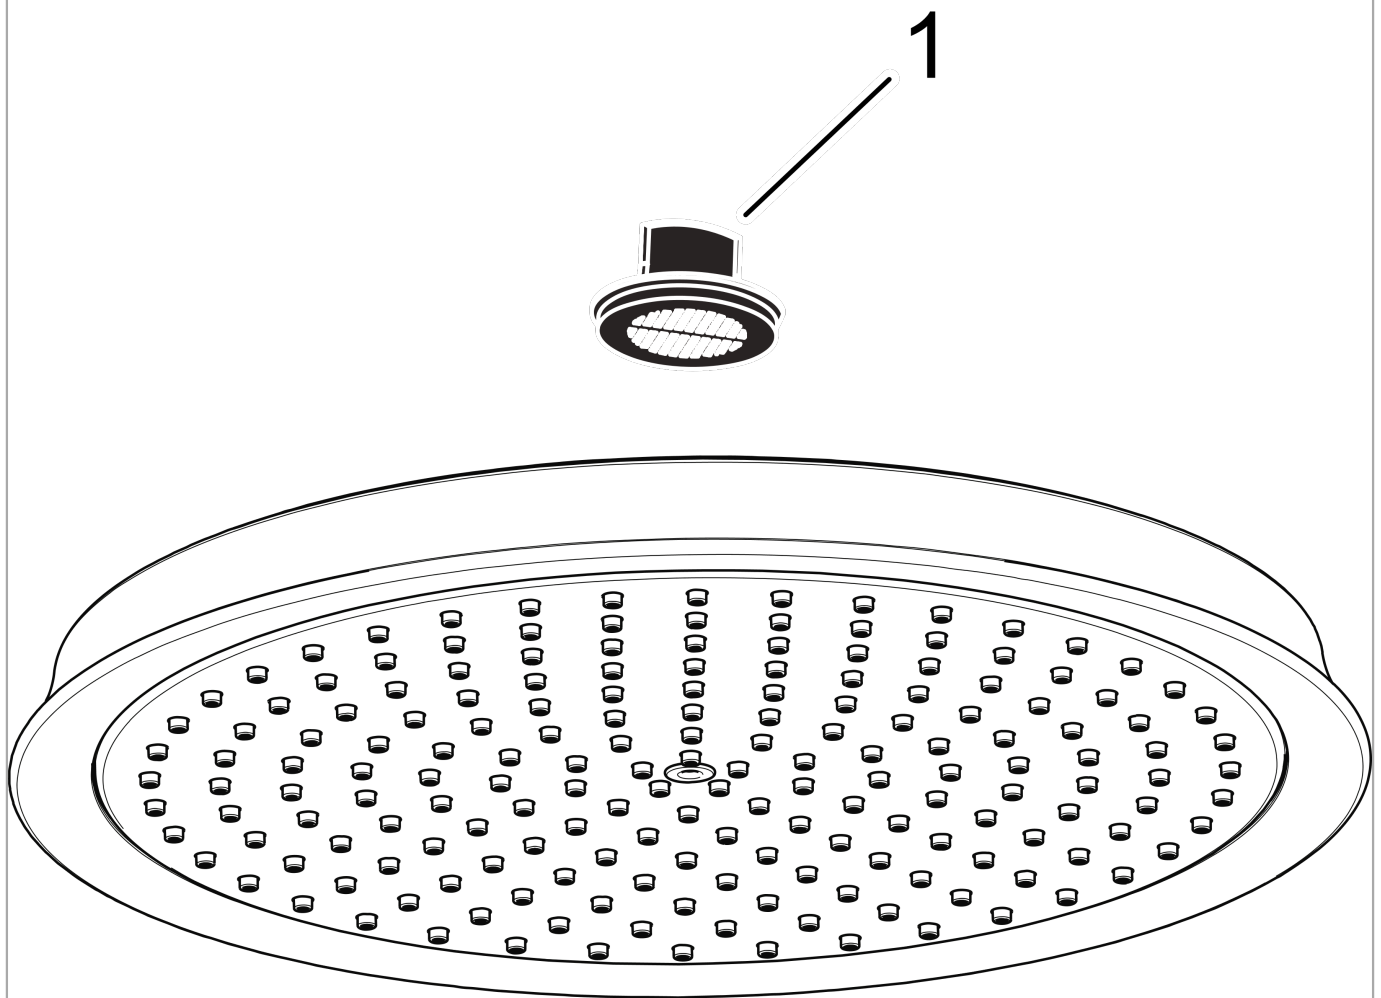

Raindance Classic
Showerhead 180 1-Jet, 2.5 GPM
 Finish: **brushed nickel** Part no. : **28421821**

Description

Features

- Shower head size: 7 1/8"
- Spray modes: RainAir
- Max. flow: 2.5 GPM (9.5 L/Min)
- 107 spray channels
- Spray face finish: Fully-finished matching spray face

Item details

List Price \$ 891.00

Technology

Compliance / Sustainability

Product image

Scale drawing

Raindance Classic
Showerhead 180 1-Jet, 2.5 GPM
 Finish: **brushed nickel** Part no. : **28421821**

Exploded drawing

Year of production: >06/09

Raindance Classic
Showerhead 180 1-Jet, 2.5 GPM
 Finish: **brushed nickel** Part no. : **28421821**

Spare parts list

Year of production: >06/09

Pos.	Description	Part no.	Price	PU
1	filter packing	88649000	-	1