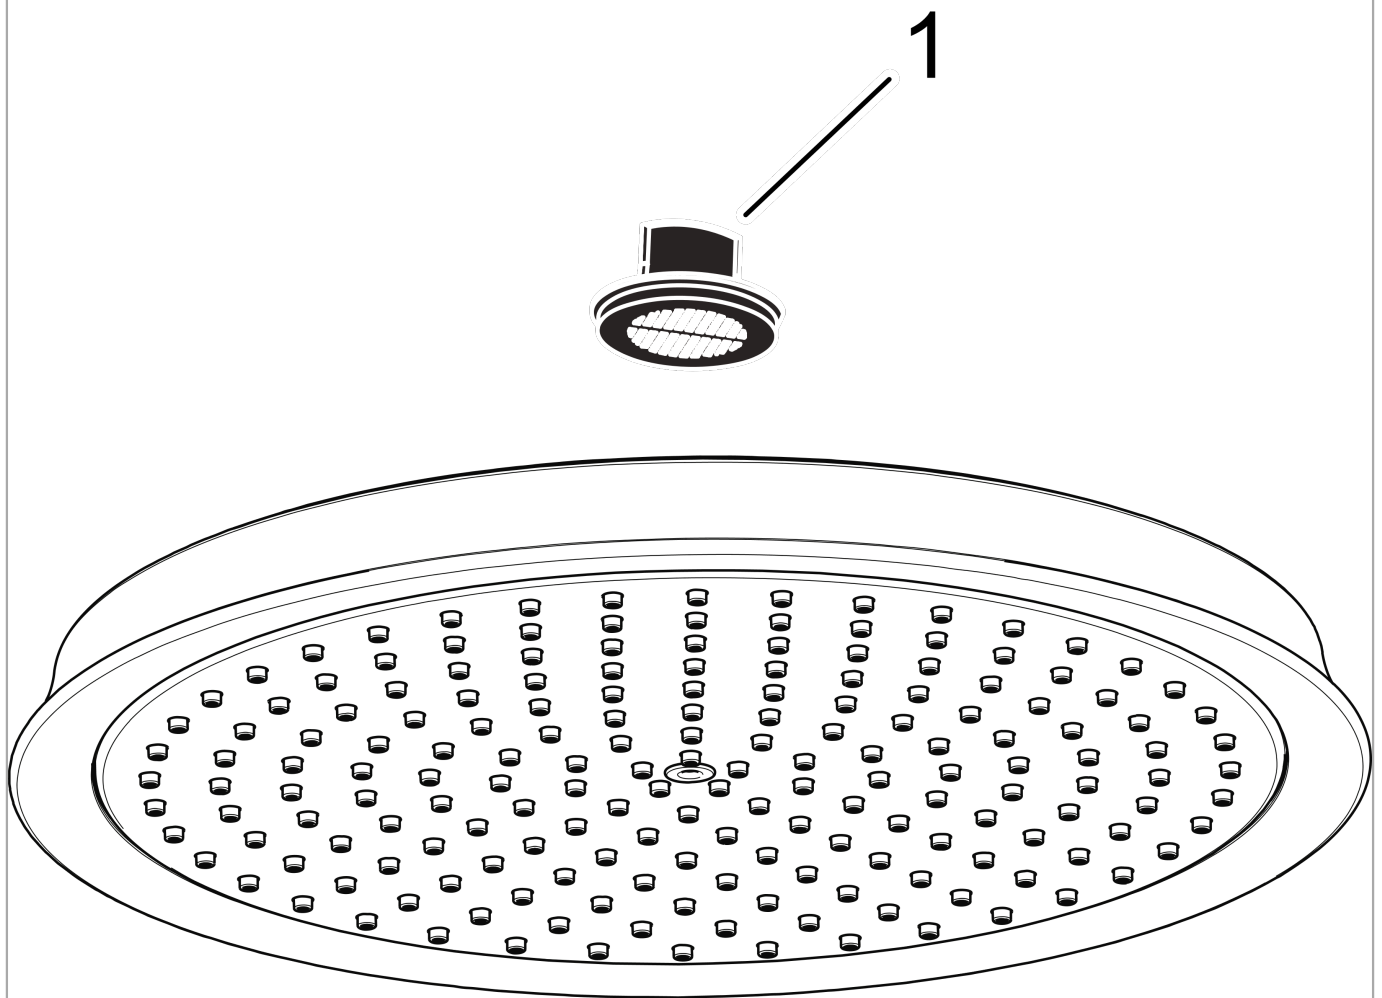

Raindance Classic
Showerhead 180 1-Jet, 2.5 GPM
 Finish: **chrome** Part no. : **28421001**

Description

Features

- Shower head size: 7 1/8"
- Spray modes: RainAir
- Max. flow: 2.5 GPM (9.5 L/Min)
- 107 spray channels
- Spray face finish: Fully-finished matching spray face

Item details

List Price \$ 675.00

Technology

Compliance / Sustainability

Product image

Scale drawing

Raindance Classic
Showerhead 180 1-Jet, 2.5 GPM
Finish: **chrome** Part no. : **28421001**

Exploded drawing

Year of production: >06/12

Raindance Classic
Showerhead 180 1-Jet, 2.5 GPM
 Finish: **chrome** Part no. : **28421001**

Spare parts list

Year of production: >06/12

Pos.	Description	Part no.	Price	PU
1	filter packing	88649000	-	1