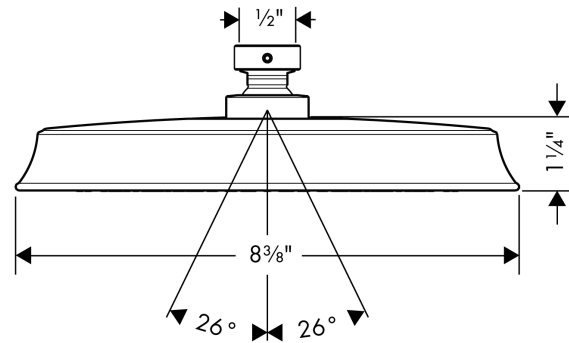

Raindance Classic
Showerhead 180 1-Jet, 2.5 GPM
 Finish: **chrome** Part no. : **28421001**

Description

Features

- Shower head size: 7 1/8"
- Spray modes: RainAir
- Max. flow: 2.5 GPM (9.5 L/Min)
- 107 spray channels
- Spray face finish: Fully-finished matching spray face

Item details

List Price \$ 675.00

Technology

Compliance / Sustainability

Product image

Scale drawing

Raindance Classic
Showerhead 180 1-Jet, 2.5 GPM
Finish: **chrome** Part no. : **28421001**

Exploded drawing

Year of production: >06/12

Raindance Classic
Showerhead 180 1-Jet, 2.5 GPM
 Finish: **chrome** Part no. : **28421001**

Spare parts list

Year of production: >06/12

Pos.	Description	Part no.	Price	PU
1	filter packing	88649000	-	1