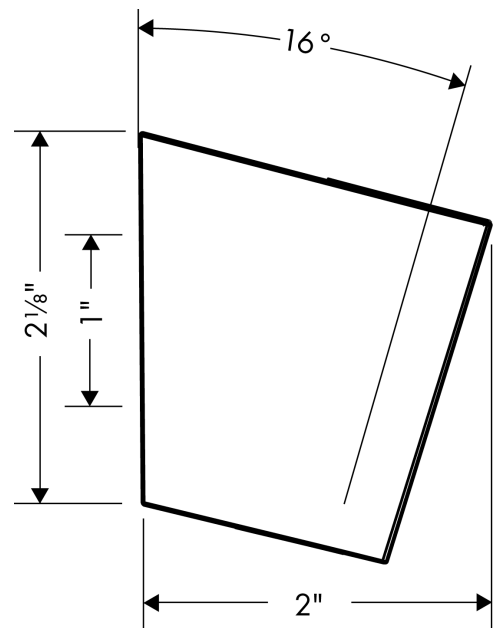

**Handshower Holder S**

Finish: **chrome** Part no. : **28331000**

**Description**

**Features**

- For shower hose with conical nut
- Wall-mounted
- Diameter of drilled hole: 0.23"

**Item details**

List Price \$ 53.00

**Design awards**

**Product image**

**Scale drawing**

**Handshower Holder S**  
 Finish: **chrome** Part no. : **28331000**

Exploded drawing

Year of production: >06/05

**Handshower Holder S**

Finish: **chrome** Part no. : **28331000**