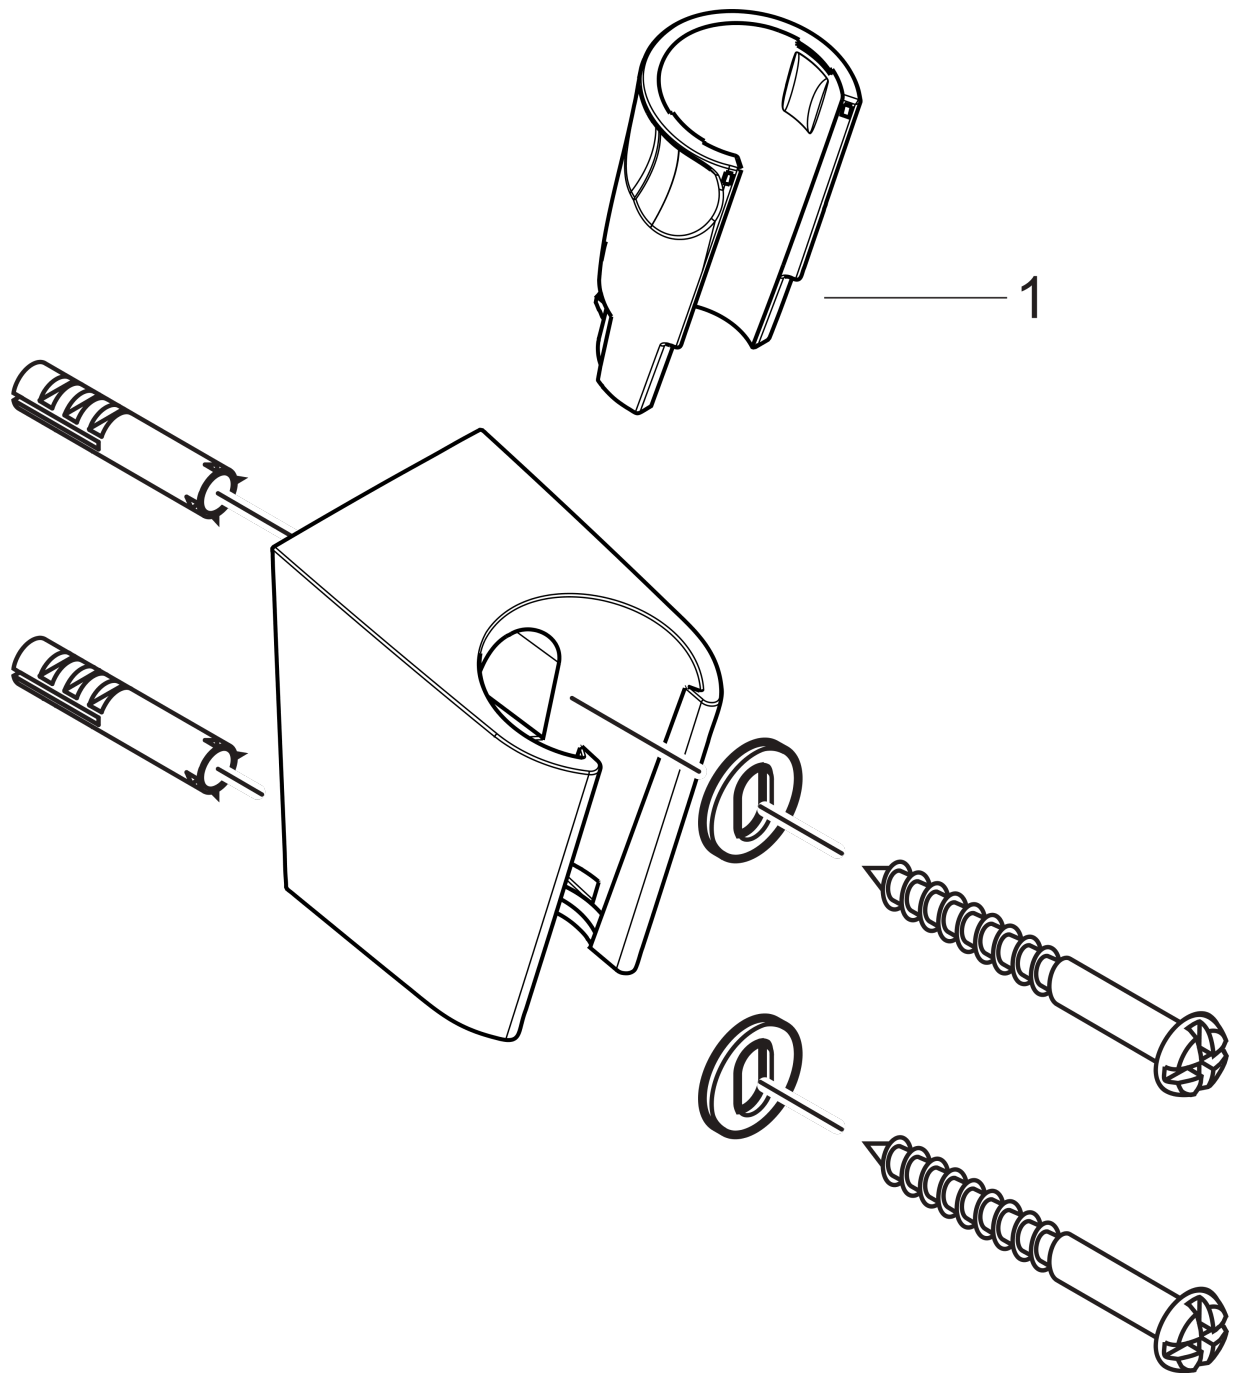

**Handshower Holder S**

Finish: **chrome** Part no. : **28331000**

**Description**

**Features**

- For shower hose with conical nut
- Wall-mounted
- Diameter of drilled hole: 0.23"

**Item details**

List Price \$ 53.00

**Design awards**

**Product image**

**Scale drawing**

**Handshower Holder S**  
 Finish: **chrome** Part no. : **28331000**

Exploded drawing

Year of production: >06/05

**Handshower Holder S**

Finish: **chrome** Part no. : **28331000**