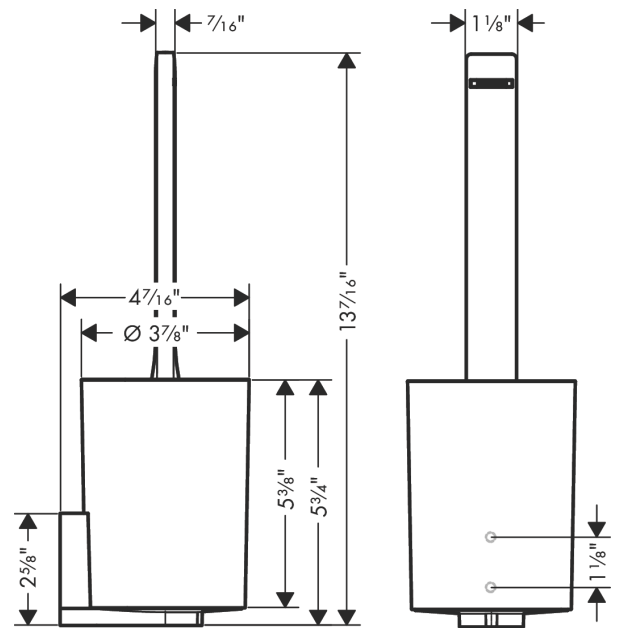

WallStoris

Toilet Brush Holder

Finish: **matte white** Part no. : **27927700**

Description

Features

- Wall-mounted
- Plastic dyed through
- Material recess: matt plastic
- With removable insert
- Concealed fastening
- Removable container and easy to clean
- including toilet brush
- brush head black
- application - drill
- ergonomic handle

Item details

List Price \$ 83.00

Design awards

reddot winner 2021

Compliance / Sustainability

Product image

Scale drawing

WallStoris
 Toilet Brush Holder
 Finish: **matte white**

Part no. : 27927700

Exploded drawing

Year of production: >10/21

WallStoris
Toilet Brush Holder
 Finish: **matte white** Part no. : **27927700**

Spare parts list

Year of production: >10/21

Pos.	Description	Part no.	Price	PU
1	stick with brush	94796700	-	1
2	WC-brush white Ø 66 mm	40088000	-	1
3	plastic bottle	94797700	-	1
4	support cpl.	94798700	-	1
5	mounting set	96179000	-	1
6	mounting kit	94450000	-	1