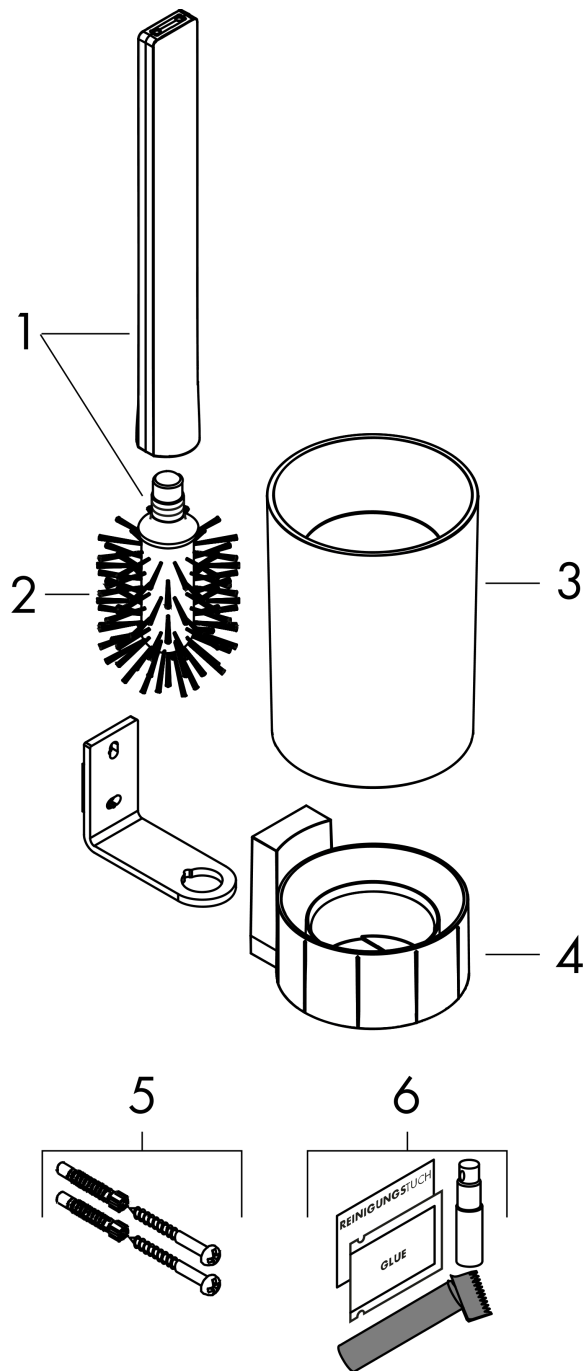

WallStoris

Toilet Brush Holder

Finish: **matte white** Part no. : **27927700**

Description

Features

- Wall-mounted
- Plastic dyed through
- Material recess: matt plastic
- With removable insert
- Concealed fastening
- Removable container and easy to clean
- including toilet brush
- brush head black
- application - drill
- ergonomic handle

Item details

List Price \$ 83.00

Design awards

reddot winner 2021

Compliance / Sustainability

Product image

Scale drawing

WallStoris
 Toilet Brush Holder
 Finish: **matte white**

Part no. : 27927700

Exploded drawing

Year of production: >10/21

WallStoris
Toilet Brush Holder
 Finish: **matte white** Part no. : **27927700**

Spare parts list

Year of production: >10/21

Pos.	Description	Part no.	Price	PU
1	stick with brush	94796700	-	1
2	WC-brush white Ø 66 mm	40088000	-	1
3	plastic bottle	94797700	-	1
4	support cpl.	94798700	-	1
5	mounting set	96179000	-	1
6	mounting kit	94450000	-	1