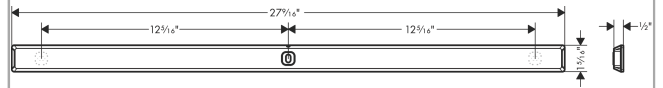

WallStoris
Wall bar, 28"
 Finish: **matte black** Part no. : **27904670**

Description

Features

- Wall-mounted
- suitable for horizontal and vertical installation
- horizontal installation suitable for wall bar
- ideal for tiles, glass, metal
- application - drill
- holding force: 5 kg
- Material carrier bar: Metal
- Material decorative bar: Plastic
- Concealed fastening

Item details

List Price \$ 66.00

Design awards

reddot winner 2021

Compliance / Sustainability

Product image

Scale drawing

WallStoris
 Wall bar, 28"
 Finish: **matte black** Part no. : 27904670

Exploded drawing

Year of production: >10/21

WallStoris
Wall bar, 28"
 Finish: **matte black** Part no. : **27904670**

Spare parts list

Year of production: >10/21

Pos.	Description	Part no.	Price	PU
1	hollow set screw M3x8	94793000	-	1
2	mounting set	96179000	-	1
3	mounting set	94268000	-	1
4	mounting kit	94450000	-	1