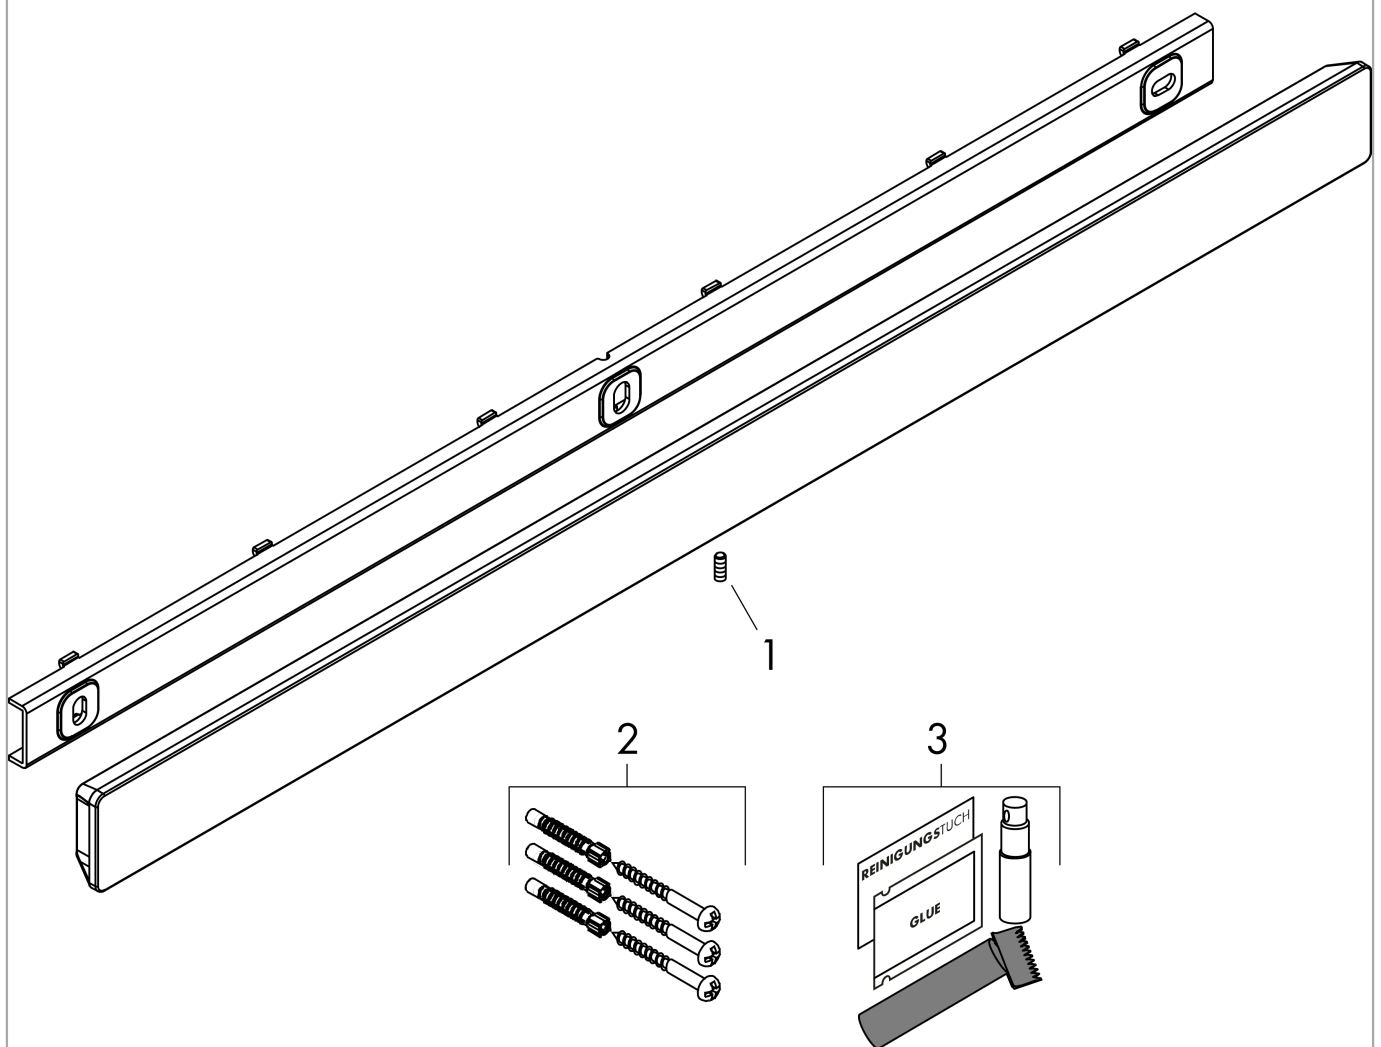

WallStoris
Wall bar, 28"
 Finish: **matte black** Part no. : **27904670**

Description

Features

- Wall-mounted
- suitable for horizontal and vertical installation
- horizontal installation suitable for wall bar
- ideal for tiles, glass, metal
- application - drill
- holding force: 5 kg
- Material carrier bar: Metal
- Material decorative bar: Plastic
- Concealed fastening

Item details

List Price \$ 66.00

Design awards

reddot winner 2021

Compliance / Sustainability

Product image

Scale drawing

WallStoris
 Wall bar, 28"
 Finish: **matte black** Part no. : 27904670

Exploded drawing

Year of production: >10/21

WallStoris
Wall bar, 28"
 Finish: **matte black** Part no. : **27904670**

Spare parts list

Year of production: >10/21

Pos.	Description	Part no.	Price	PU
1	hollow set screw M3x8	94793000	-	1
2	mounting set	96179000	-	1
3	mounting set	94268000	-	1
4	mounting kit	94450000	-	1