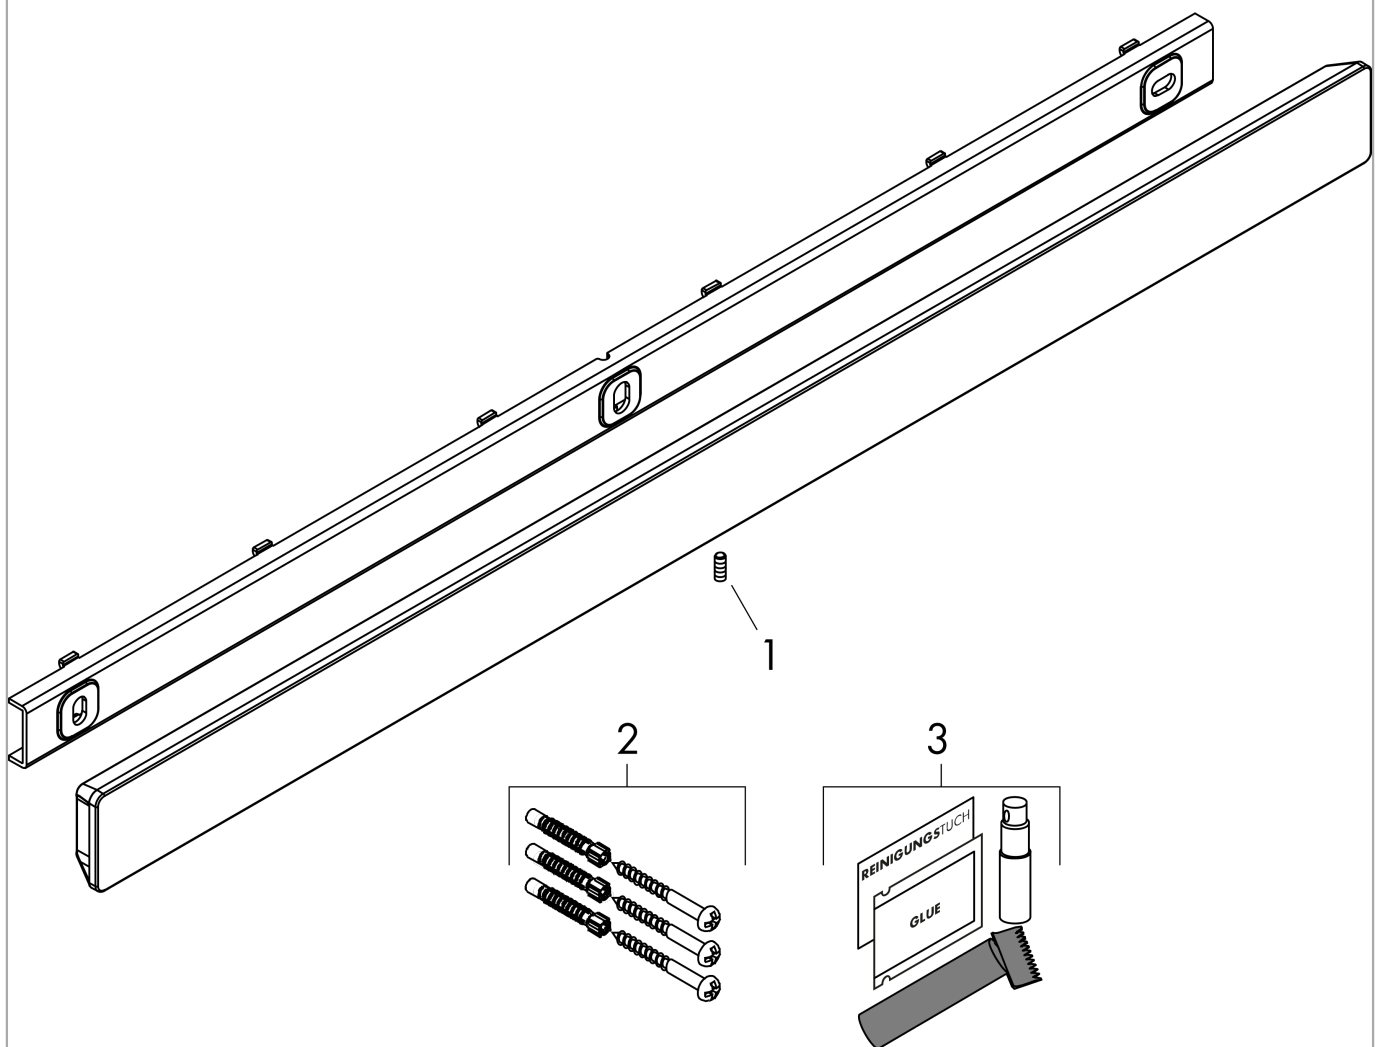

WallStoris
Wall bar, 20"
 Finish: **matte black** Part no. : **27902670**

Description

Features

- Wall-mounted
- suitable for horizontal and vertical installation
- horizontal installation suitable for wall bar
- ideal for tiles, glass, metal
- application - drill
- holding force: 5 kg
- Material carrier bar: Metal
- Material decorative bar: Plastic
- Concealed fastening

Item details

List Price \$ 55.00

Design awards

reddot winner 2021

Compliance / Sustainability

Product image

Scale drawing

WallStoris
 Wall bar, 20"
 Finish: **matte black** Part no. : 27902670

Exploded drawing

Year of production: >10/21

WallStoris
Wall bar, 20"
 Finish: **matte black** Part no. : **27902670**

Spare parts list

Year of production: >10/21

Pos.	Description	Part no.	Price	PU
1	hollow set screw M3x8	94793000	-	1
2	mounting set	94268000	-	1
3	mounting kit	94450000	-	1