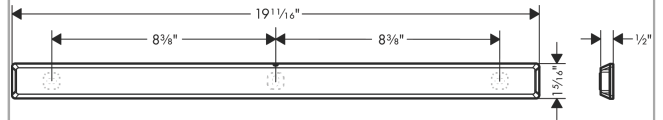

WallStoris
Wall bar, 20"
 Finish: **matte black** Part no. : **27902670**

Description

Features

- Wall-mounted
- suitable for horizontal and vertical installation
- horizontal installation suitable for wall bar
- ideal for tiles, glass, metal
- application - drill
- holding force: 5 kg
- Material carrier bar: Metal
- Material decorative bar: Plastic
- Concealed fastening

Item details

List Price \$ 55.00

Design awards

reddot winner 2021

Compliance / Sustainability

Product image

Scale drawing

WallStoris
 Wall bar, 20"
 Finish: **matte black** Part no. : 27902670

Exploded drawing

Year of production: >10/21

WallStoris
Wall bar, 20"
 Finish: **matte black** Part no. : **27902670**

Spare parts list

Year of production: >10/21

Pos.	Description	Part no.	Price	PU
1	hollow set screw M3x8	94793000	-	1
2	mounting set	94268000	-	1
3	mounting kit	94450000	-	1