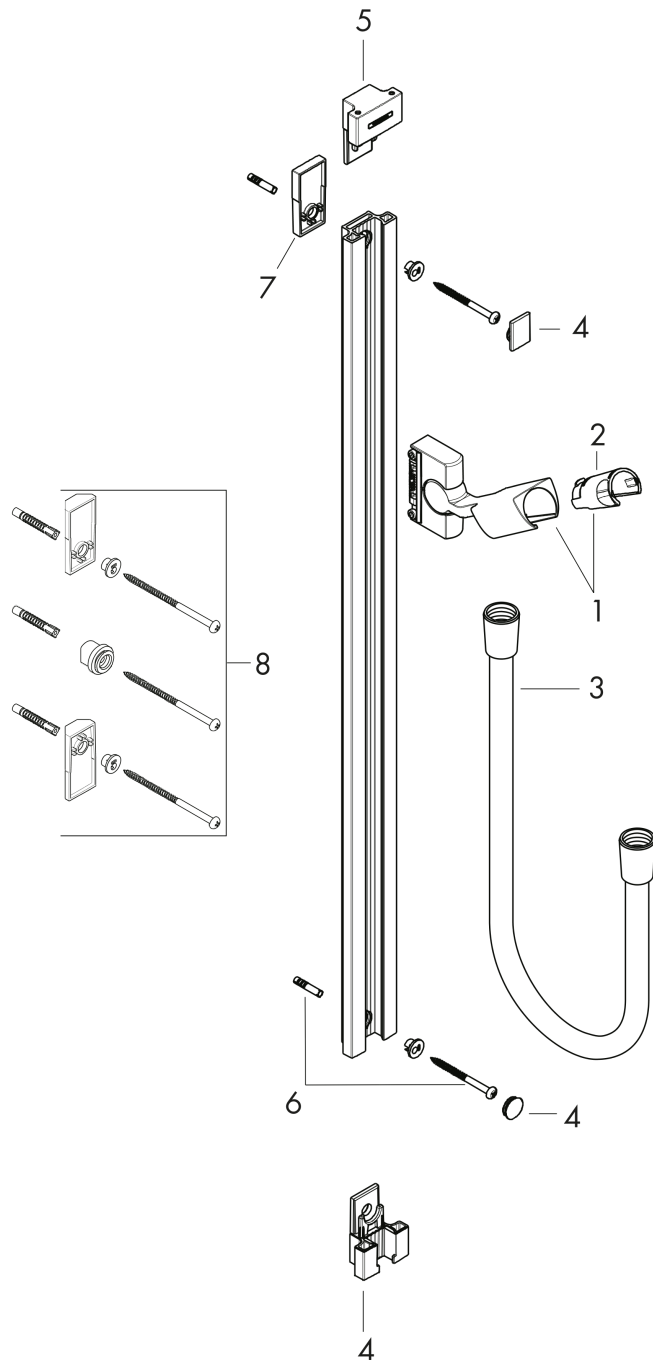

Unica
Wallbar PuraVida, 36"
 Finishes : **chrome** Part no. : **27844000**

Description

Features

- consists of: Wallbar, Handshower hose, Slider
- Slim aluminum profile wallbar
- Angle-adjustable holder pivots left and right, slides easily and locks in place

Item details

List Price \$ 433.00

Compliance

Product image

Scale drawing

Unica
 Wallbar PuraVida, 36"
 Finishes : chrome Part no. : 27844000

Exploded drawing

Year of production: >07/09

Unica
Wallbar PuraVida, 36"
 Finishes : **chrome** Part no. : **27844000**

Spare parts list

Year of production: >07/09

Pos.	Description	Part no.	Price	PU
1	support, assy	95407000	-	1
2	guide	98918000	-	1
3	shower hose Isiflex'B 1,60 m	28276000	-	1
4	set of covers	98519000	-	1
5	wall support cpl.	98518000	-	1
6	mounting set	96179000	-	1
7	tile-matching-disk	98993000	-	1
8	corner fitting set	28694000	-	1