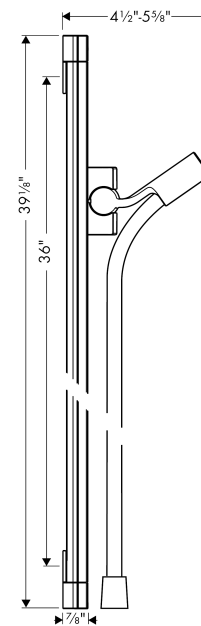

Unica
Wallbar PuraVida, 36"
 Finishes : **chrome** Part no. : **27844000**

Description

Features

- consists of: Wallbar, Handshower hose, Slider
- Slim aluminum profile wallbar
- Angle-adjustable holder pivots left and right, slides easily and locks in place

Item details

List Price \$ 433.00

Compliance

Product image

Scale drawing

Unica
 Wallbar PuraVida, 36"
 Finishes : chrome Part no. : 27844000

Exploded drawing

Year of production: >07/09

Unica
Wallbar PuraVida, 36"
 Finishes : **chrome** Part no. : **27844000**

Spare parts list

Year of production: >07/09

Pos.	Description	Part no.	Price	PU
1	support, assy	95407000	-	1
2	guide	98918000	-	1
3	shower hose Isiflex'B 1,60 m	28276000	-	1
4	set of covers	98519000	-	1
5	wall support cpl.	98518000	-	1
6	mounting set	96179000	-	1
7	tile-matching-disk	98993000	-	1
8	corner fitting set	28694000	-	1