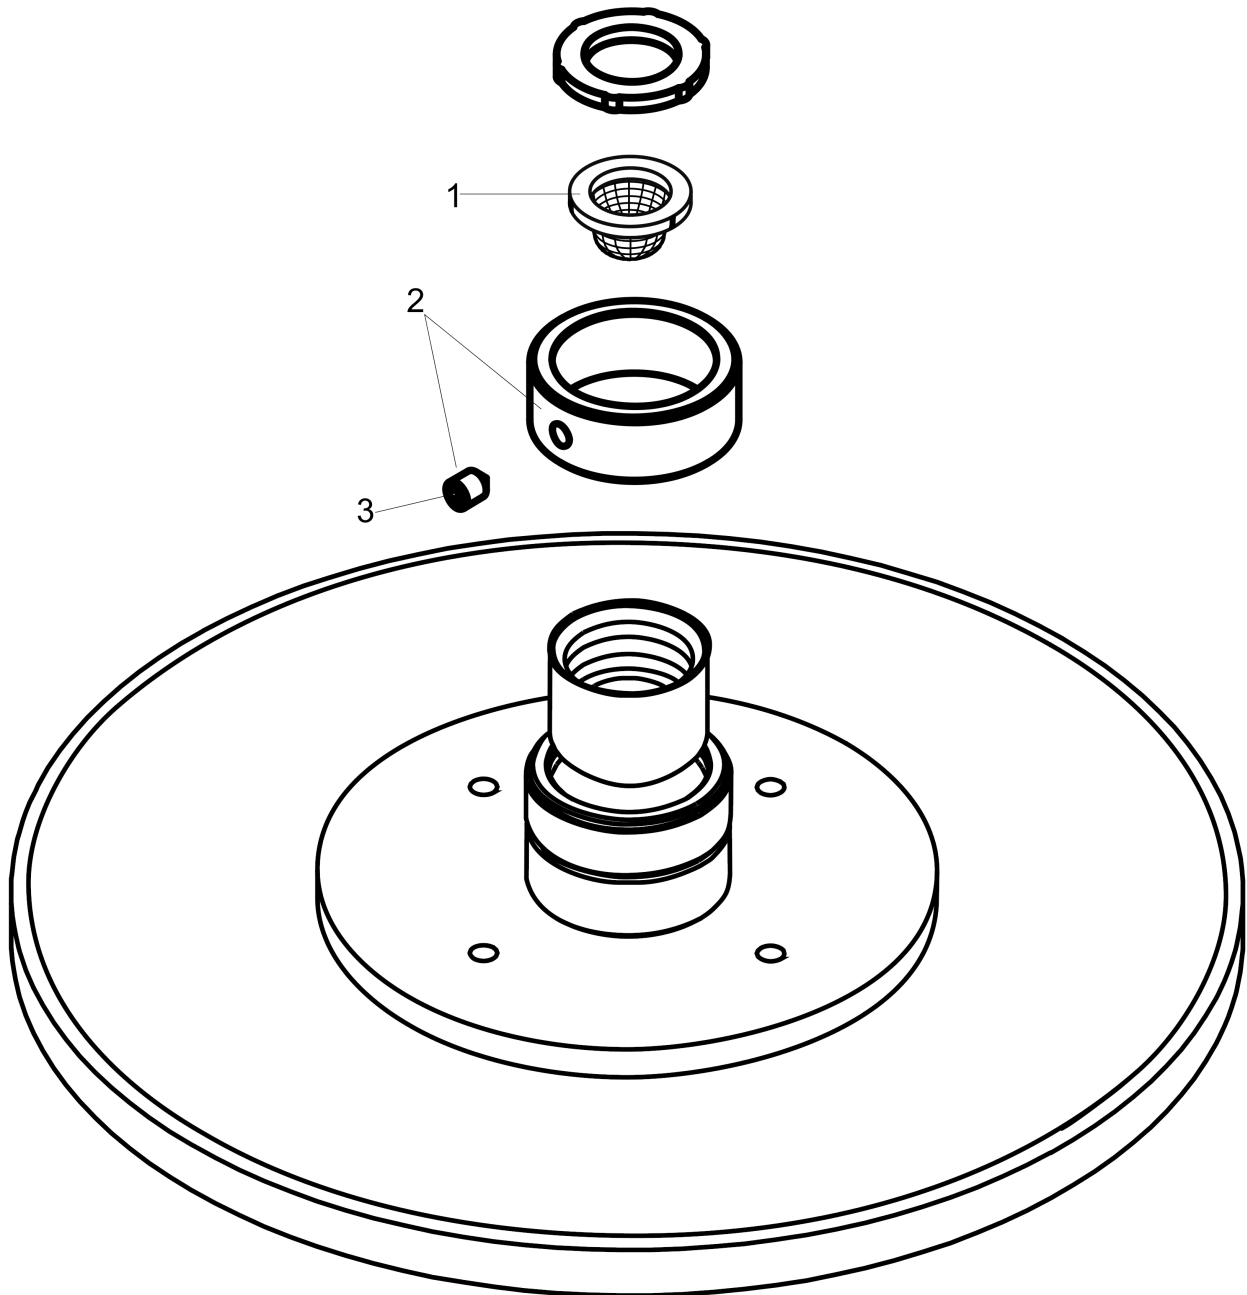

**Raindance S**  
**Showerhead 180 1-Jet PowderRain, 2.0 GPM**  
 Finishes : **chrome** Part no. : **27656001**

**Description**

**Features**

- Spray modes: PowderRain
- Flow: 2.0 GPM (7.6 L/Min)
- Fully-finished matching spray face

**Item details**

List Price \$ 495.00

**Technology**

**Compliance**

**Product image**

**Scale drawing**

**Raindance S**  
**Showerhead 180 1-Jet PowderRain, 2.0 GPM**  
 Finishes : **chrome** Part no. : **27656001**

Exploded drawing

Year of production: >08/18

**Raindance S**  
**Showerhead 180 1-Jet PowderRain, 2.0 GPM**  
 Finishes : **chrome**    Part no. : **27656001**

**Spare parts list**

Year of production: >08/18

Pos.	Description	Part no.	Price	PU
1	filter	92672000	-	1
2	lock washer	98942000	-	1
3	hollow set screw M4x6	97767000	-	1