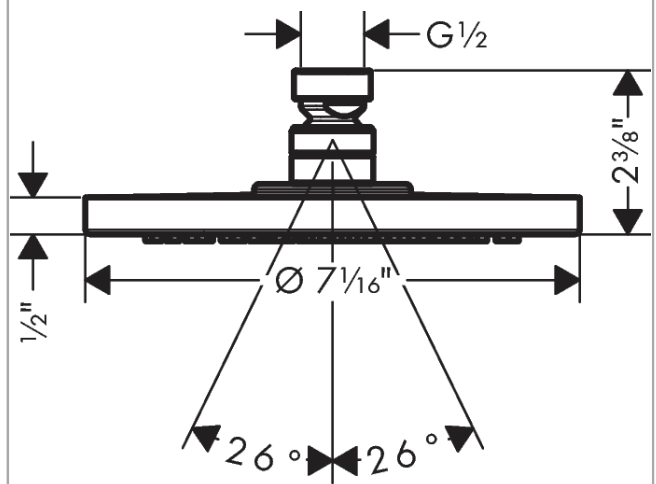

**Raindance S**  
**Showerhead 180 1-Jet PowderRain, 2.0 GPM**  
 Finishes : **chrome** Part no. : **27656001**

**Description**

**Features**

- Spray modes: PowderRain
- Flow: 2.0 GPM (7.6 L/Min)
- Fully-finished matching spray face

**Item details**

List Price \$ 495.00

**Technology**

**Compliance**

**Product image**

**Scale drawing**

**Raindance S**  
**Showerhead 180 1-Jet PowderRain, 2.0 GPM**  
 Finishes : **chrome** Part no. : **27656001**

Exploded drawing

Year of production: >08/18

**Raindance S**  
**Showerhead 180 1-Jet PowderRain, 2.0 GPM**  
 Finishes : **chrome**    Part no. : **27656001**

**Spare parts list**

Year of production: >08/18

Pos.	Description	Part no.	Price	PU
1	filter	92672000	-	1
2	lock washer	98942000	-	1
3	hollow set screw M4x6	97767000	-	1