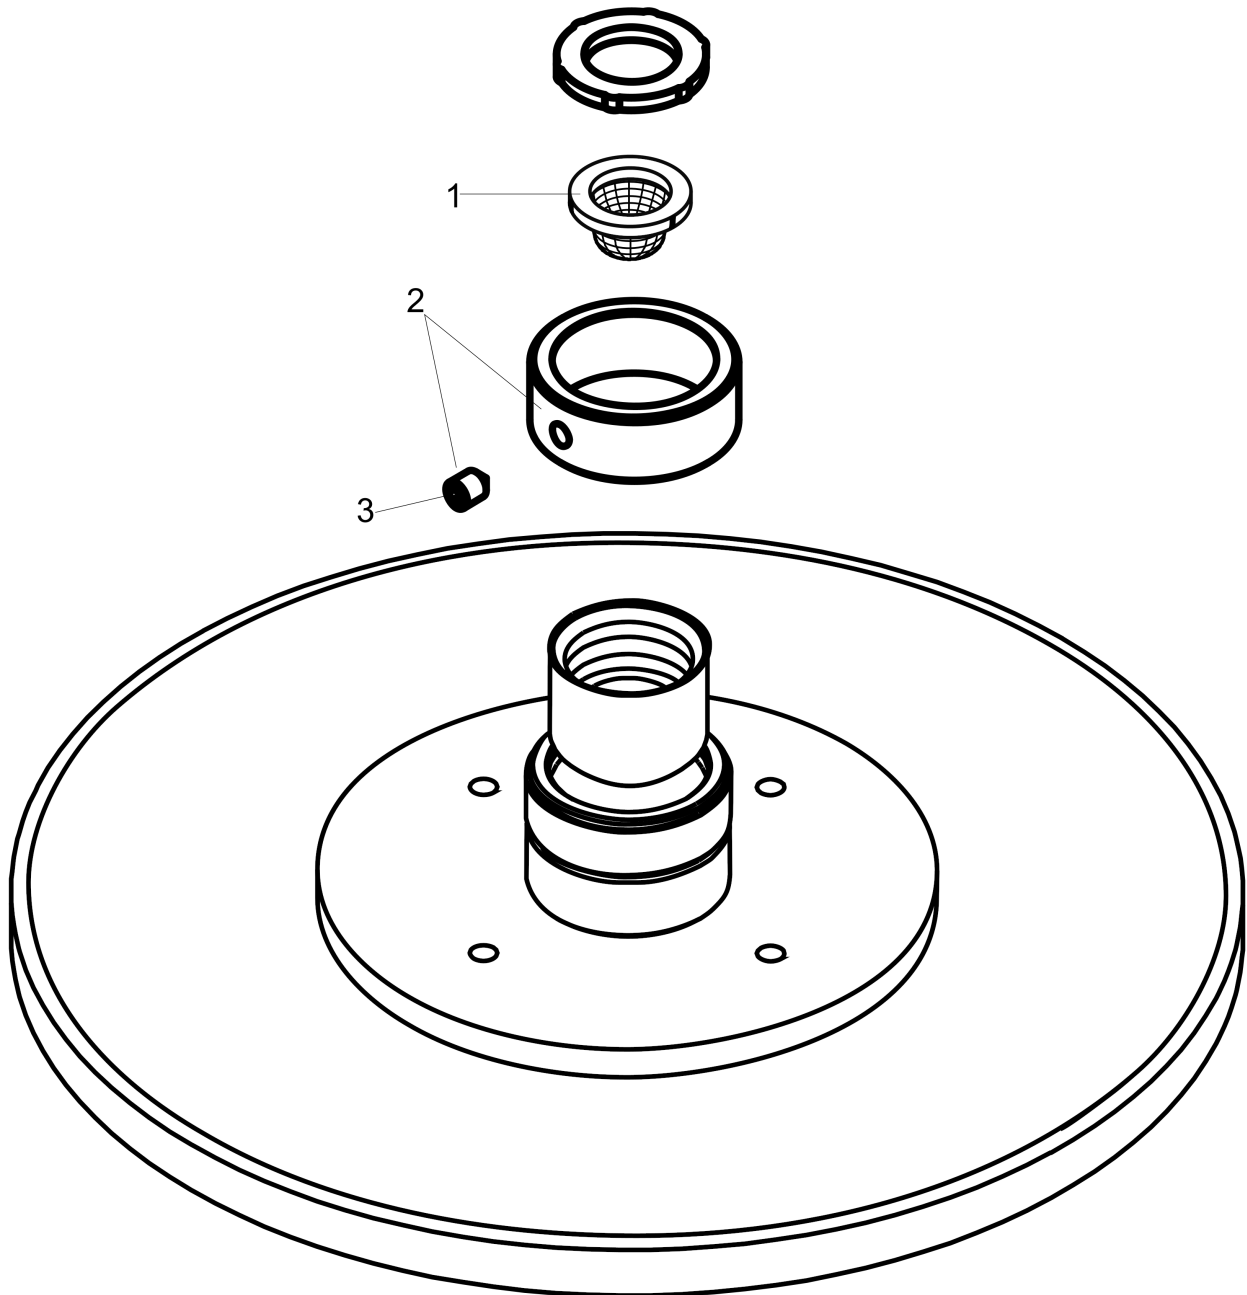

Raindance S
Showerhead 180 1-Jet PowderRain, 1.75 GPM
 Finish: **chrome** Part no. : **27629001**

Description

Features

- Shower head size: 7 1/8"
- Spray modes: PowderRain
- Max. flow: 1.75 GPM (6.6 L/Min)
- Spray face finish: Fully-finished matching spray face

Item details

List Price \$ 624.00

Technology

Compliance / Sustainability

Product image

Scale drawing

Raindance S
Showerhead 180 1-Jet PowderRain, 1.75 GPM
Finish: chrome Part no. : 27629001

Exploded drawing

Year of production: >08/18

Raindance S
Showerhead 180 1-Jet PowderRain, 1.75 GPM
 Finish: **chrome** Part no. : **27629001**

Spare parts list

Year of production: >08/18

Pos.	Description	Part no.	Price	PU
1	filter	92672000	-	1
2	lock washer	98942000	-	1
3	hollow set screw M4x6	97767000	-	1