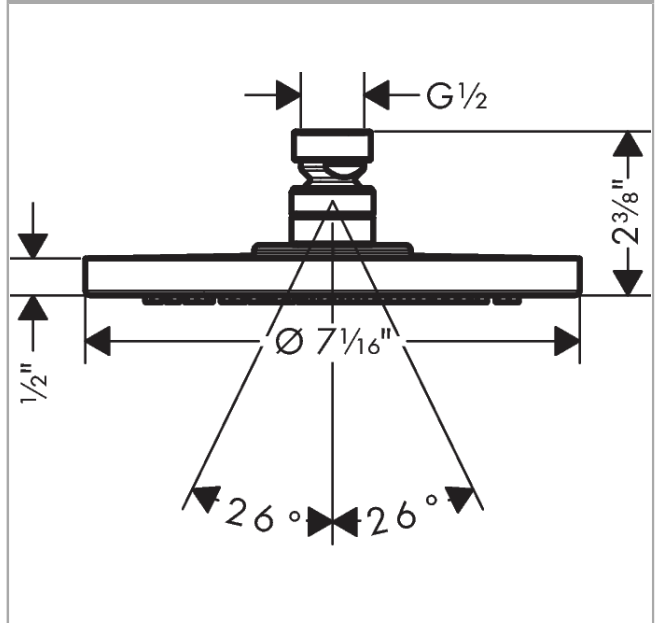

Raindance S
Showerhead 180 1-Jet PowderRain, 1.75 GPM
 Finish: **chrome** Part no. : **27629001**

Description

Features

- Shower head size: 7 1/8"
- Spray modes: PowderRain
- Max. flow: 1.75 GPM (6.6 L/Min)
- Spray face finish: Fully-finished matching spray face

Item details

List Price \$ 624.00

Technology

Compliance / Sustainability

Product image

Scale drawing

Raindance S
Showerhead 180 1-Jet PowderRain, 1.75 GPM
Finish: chrome Part no. : 27629001

Exploded drawing

Year of production: >08/18

Raindance S
Showerhead 180 1-Jet PowderRain, 1.75 GPM
 Finish: **chrome** Part no. : **27629001**

Spare parts list

Year of production: >08/18

Pos.	Description	Part no.	Price	PU
1	filter	92672000	-	1
2	lock washer	98942000	-	1
3	hollow set screw M4x6	97767000	-	1