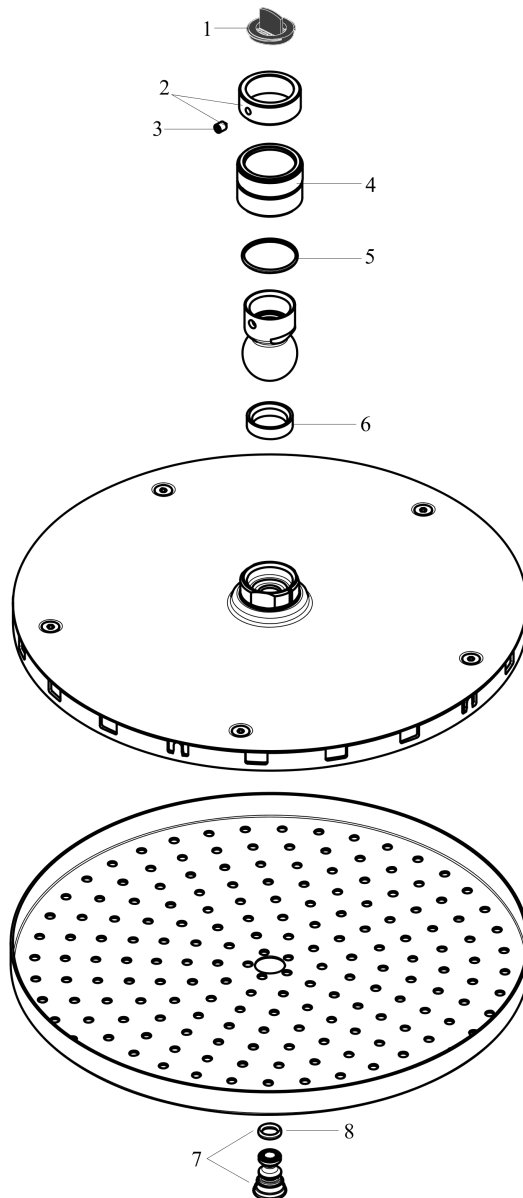

Raindance S
Showerhead 240 1-Jet PowderRain, 2.5 GPM
 Finish: **chrome** Part no. : **27624001**

Description

Features

- Shower head size: 9 1/2"
- Spray modes: PowderRain
- Max. flow: 2.5 GPM (9.5 L/Min)

Item details

List Price \$ 780.00

Technology

Compliance / Sustainability

Product image

Scale drawing

Raindance S
Showerhead 240 1-Jet PowderRain, 2.5 GPM
 Finish: **chrome** Part no. : **27624001**

Exploded drawing

Year of production: >11/18

Raindance S
Showerhead 240 1-Jet PowderRain, 2.5 GPM
 Finish: **chrome** Part no. : **27624001**

Spare parts list

Year of production: >11/18

Pos.	Description	Part no.	Price	PU
4	nut	97958000	-	1
5	lever collar	97536000	-	1
6	seal	97606000	-	1
7	screw	95796000	-	1
8	O-ring 7x2	98419000	-	1