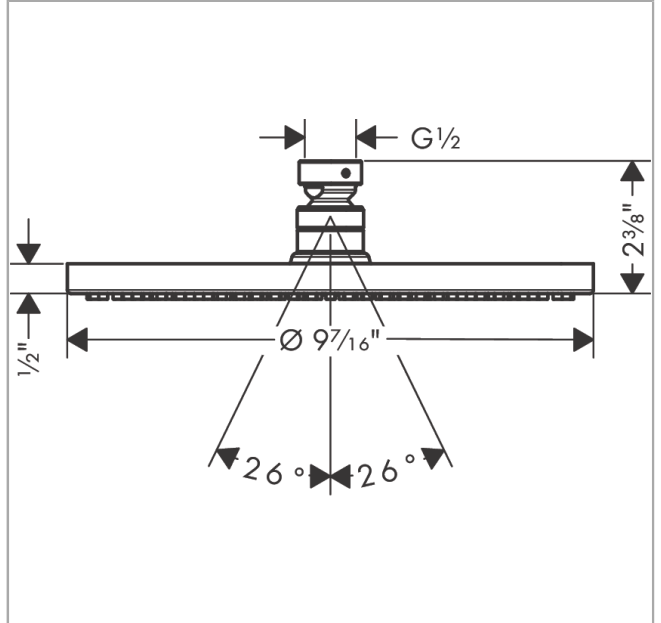

Raindance S
Showerhead 240 1-Jet PowderRain, 2.5 GPM
 Finish: **chrome** Part no. : **27624001**

Description

Features

- Shower head size: 9 1/2"
- Spray modes: PowderRain
- Max. flow: 2.5 GPM (9.5 L/Min)

Item details

List Price \$ 780.00

Technology

Compliance / Sustainability

Product image

Scale drawing

Raindance S
Showerhead 240 1-Jet PowderRain, 2.5 GPM
 Finish: **chrome** Part no. : **27624001**

Exploded drawing

Year of production: >11/18

Raindance S
Showerhead 240 1-Jet PowderRain, 2.5 GPM
 Finish: **chrome** Part no. : **27624001**

Spare parts list

Year of production: >11/18

Pos.	Description	Part no.	Price	PU
4	nut	97958000	-	1
5	lever collar	97536000	-	1
6	seal	97606000	-	1
7	screw	95796000	-	1
8	O-ring 7x2	98419000	-	1