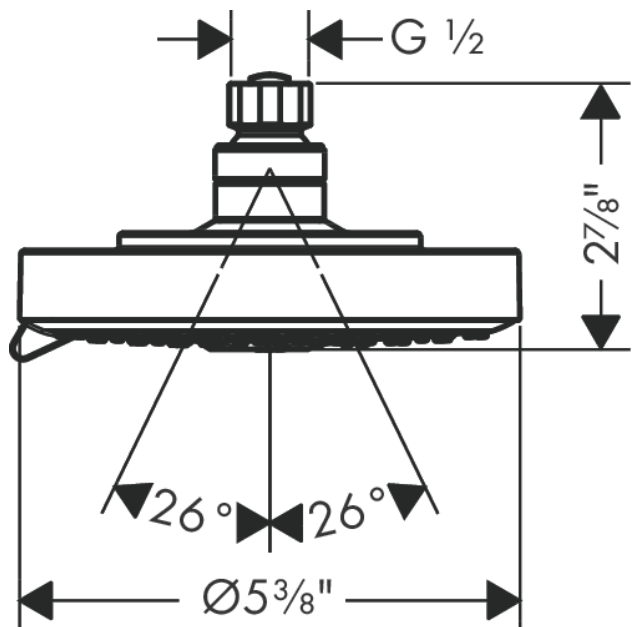

Raindance S

Showerhead 150 3-Jet, 2.5 GPM

Finish: **brushed nickel** Part no. : **27495821**

Description

Features

- Shower head size: 5.9"
- Spray modes: RainAir, BalanceAir, Whirl
- Max. flow: 2.5 GPM (9.5 L/Min)
- 86 spray channels

Item details

List Price \$ 404.00

Technology

Compliance / Sustainability

Product image

Scale drawing

Raindance S

Showerhead 150 3-Jet, 2.5 GPM

Finish: **brushed nickel** Part no. : **27495821**

Exploded drawing

Year of production: **>06/06**

Raindance S

Showerhead 150 3-Jet, 2.5 GPM

Finish: **brushed nickel** Part no. : **27495821**

Spare parts list

Year of production: >06/06

Pos.	Description	Part no.	Price	PU
1	filter packing	96477000	-	1
2	nut	97958820	-	1
3	lever collar	97536000	-	1
4	ball joint	97331000	-	1
5	seal	97606000	-	1