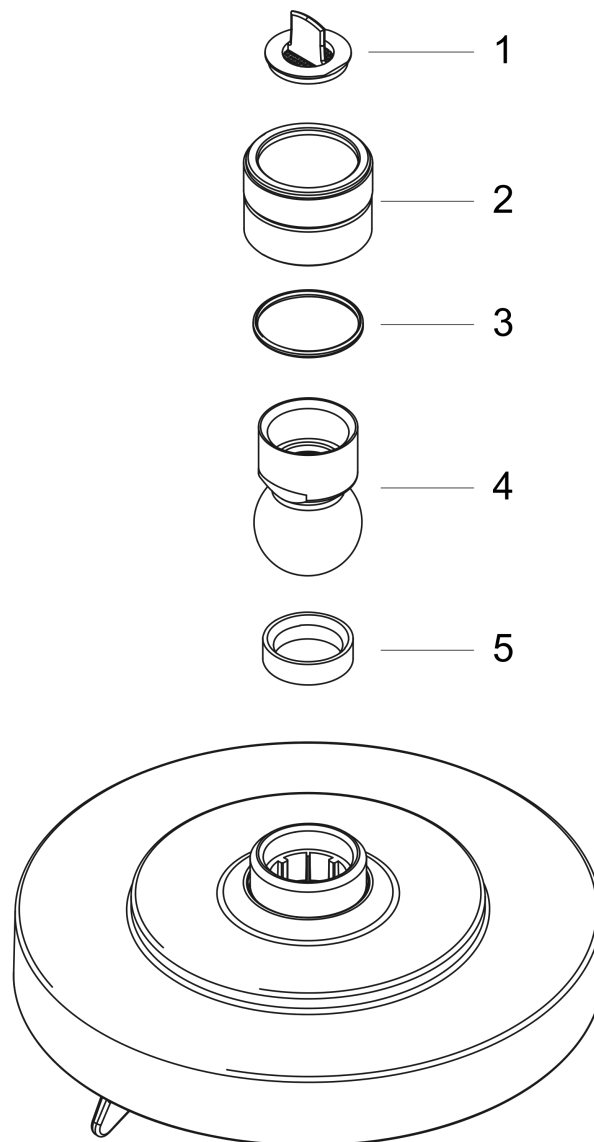

Raindance S

Showerhead 150 3-Jet, 2.5 GPM

Finish: **brushed nickel** Part no. : **27495821**

Description

Features

- Shower head size: 5.9"
- Spray modes: RainAir, BalanceAir, Whirl
- Max. flow: 2.5 GPM (9.5 L/Min)
- 86 spray channels

Item details

List Price \$ 404.00

Technology

Compliance / Sustainability

Product image

Scale drawing

Raindance S

Showerhead 150 3-Jet, 2.5 GPM

Finish: **brushed nickel** Part no. : **27495821**

Exploded drawing

Year of production: **>06/06**

Raindance S

Showerhead 150 3-Jet, 2.5 GPM

Finish: **brushed nickel** Part no. : **27495821**

Spare parts list

Year of production: >06/06

Pos.	Description	Part no.	Price	PU
1	filter packing	96477000	-	1
2	nut	97958820	-	1
3	lever collar	97536000	-	1
4	ball joint	97331000	-	1
5	seal	97606000	-	1