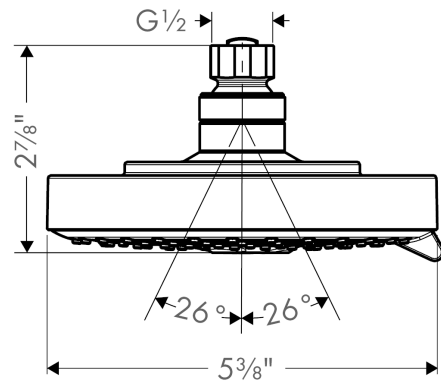

Raindance S
Showerhead 150 3-Jet, 2.5 GPM
 Finishes : **chrome** Part no. : **27495001**

Description

Features

- 86 no-clog spray channels
- Spray modes: RainAir, BalanceAir, Whirl
- Flow: 2.5 GPM (9.5 L/Min)

Item details

List Price \$ 246.00

Technology

Compliance

Product image

Scale drawing

Raindance S
Showerhead 150 3-Jet, 2.5 GPM
Finishes : **chrome** Part no. : **27495001**

Exploded drawing

Year of production: >11/06

Raindance S

Showerhead 150 3-Jet, 2.5 GPM

Finishes : **chrome** Part no. : **27495001**

Spare parts list

Year of production: >11/06

Pos.	Description	Part no.	Price	PU
1	filter packing	96477000	-	1
2	nut	97958000	-	1
3	lever collar	97536000	-	1
4	ball joint	97331000	-	1
5	seal	97606000	-	1