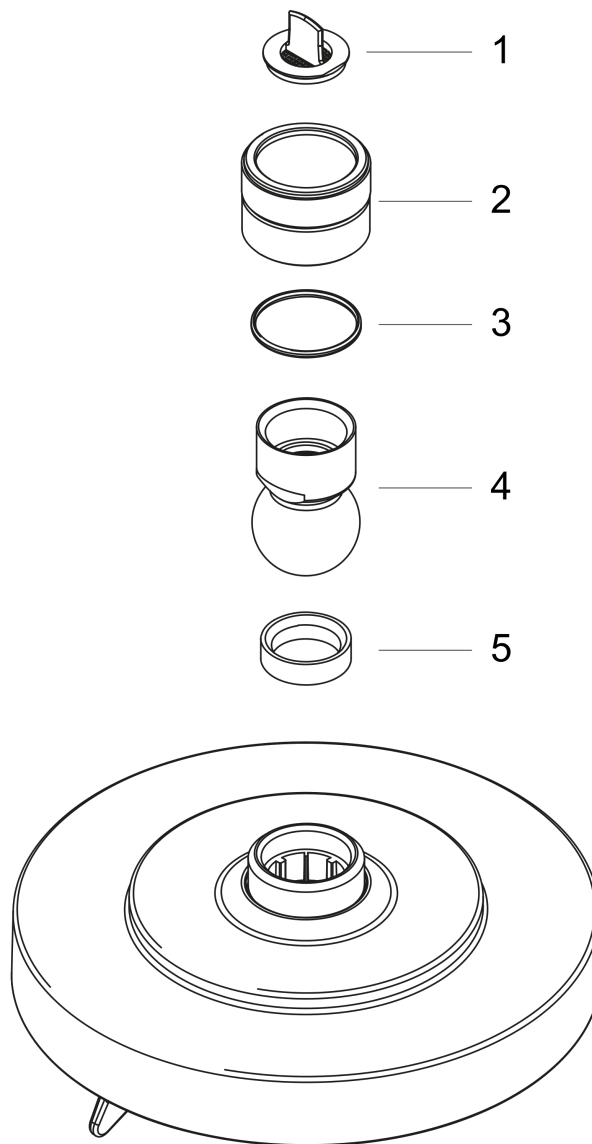

Raindance S
Showerhead 150 3-Jet, 2.5 GPM
 Finishes : **chrome** Part no. : **27495001**

Description

Features

- 86 no-clog spray channels
- Spray modes: RainAir, BalanceAir, Whirl
- Flow: 2.5 GPM (9.5 L/Min)

Item details

List Price \$ 246.00

Technology

Compliance

Product image

Scale drawing

Raindance S
Showerhead 150 3-Jet, 2.5 GPM
Finishes : **chrome** Part no. : **27495001**

Exploded drawing

Year of production: >11/06

Raindance S

Showerhead 150 3-Jet, 2.5 GPM

Finishes : **chrome** Part no. : **27495001**

Spare parts list

Year of production: >11/06

Pos.	Description	Part no.	Price	PU
1	filter packing	96477000	-	1
2	nut	97958000	-	1
3	lever collar	97536000	-	1
4	ball joint	97331000	-	1
5	seal	97606000	-	1