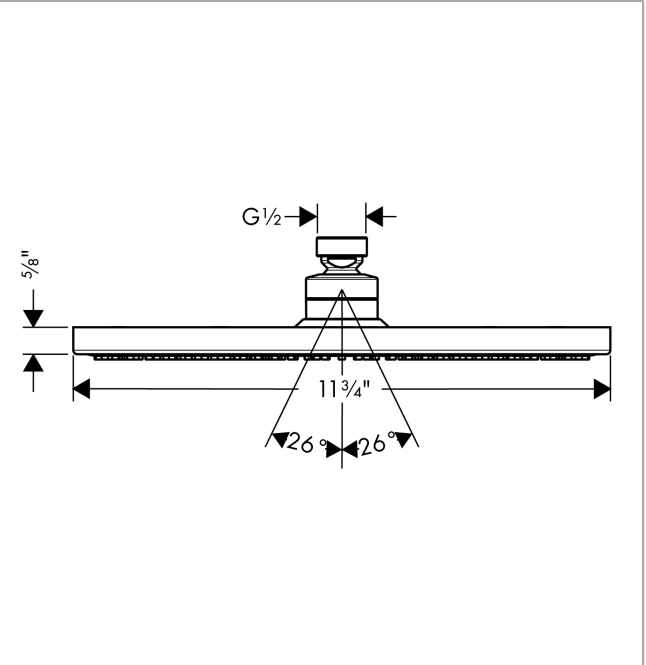

**Raindance S**

**Showerhead 300 1-Jet, 2.5 GPM**

Finish: **brushed nickel** Part no. : **27493821**

**Description**

**Features**

- Consists of: Showerhead
- Shower head size: 11 3/4"
- Spray modes: RainAir
- Max. flow: 2.5 GPM (9.5 L/Min)
- 225 spray channels
- Spray face finish: Fully-finished matching spray face
- Spray face removable for cleaning

**Item details**

List Price \$ 1,506.00

**Technology**

**Compliance / Sustainability**

**Product image**

**Scale drawing**

**Raindance S**  
**Showerhead 300 1-Jet, 2.5 GPM**  
 Finish: **brushed nickel** Part no. : **27493821**

Exploded drawing

Year of production: >01/12

**Raindance S**

**Showerhead 300 1-Jet, 2.5 GPM**

Finish: **brushed nickel** Part no. : **27493821**

**Spare parts list**

Year of production: >01/12

Pos.	Description	Part no.	Price	PU
1	air jet (Eco)	95795820	-	1
2	seal	97606000	-	1
3	lever collar	97536000	-	1
4	nut	97958000	-	1
5	filter packing	88649000	-	1
6	lock washer	98942000	-	1
7	hollow set screw M4x6	97767000	-	1