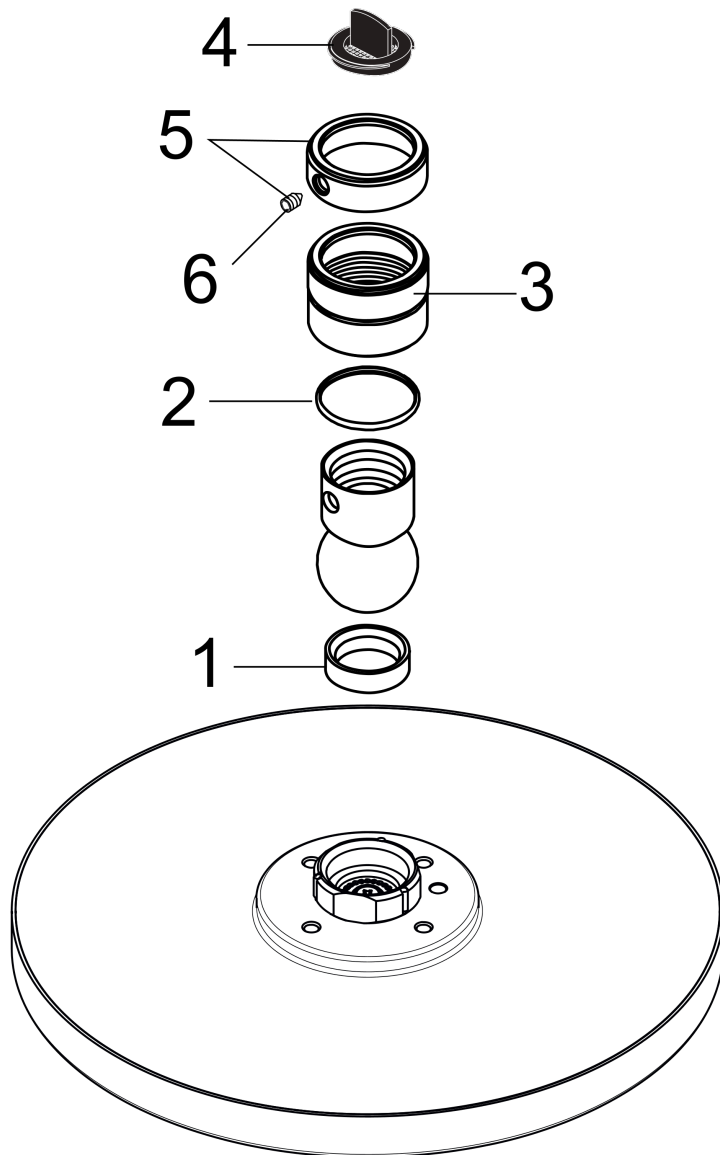

**Raindance S**

**Showerhead 300 1-Jet, 2.5 GPM**

Finish: **brushed nickel** Part no. : **27493821**

**Description**

**Features**

- Consists of: Showerhead
- Shower head size: 11 3/4"
- Spray modes: RainAir
- Max. flow: 2.5 GPM (9.5 L/Min)
- 225 spray channels
- Spray face finish: Fully-finished matching spray face
- Spray face removable for cleaning

**Item details**

List Price \$ 1,506.00

**Technology**

**Compliance / Sustainability**

**Product image**

**Scale drawing**

**Raindance S**  
**Showerhead 300 1-Jet, 2.5 GPM**  
 Finish: **brushed nickel** Part no. : **27493821**

Exploded drawing

Year of production: >01/12

**Raindance S**

**Showerhead 300 1-Jet, 2.5 GPM**

Finish: **brushed nickel** Part no. : **27493821**

**Spare parts list**

Year of production: >01/12

Pos.	Description	Part no.	Price	PU
1	air jet (Eco)	95795820	-	1
2	seal	97606000	-	1
3	lever collar	97536000	-	1
4	nut	97958000	-	1
5	filter packing	88649000	-	1
6	lock washer	98942000	-	1
7	hollow set screw M4x6	97767000	-	1