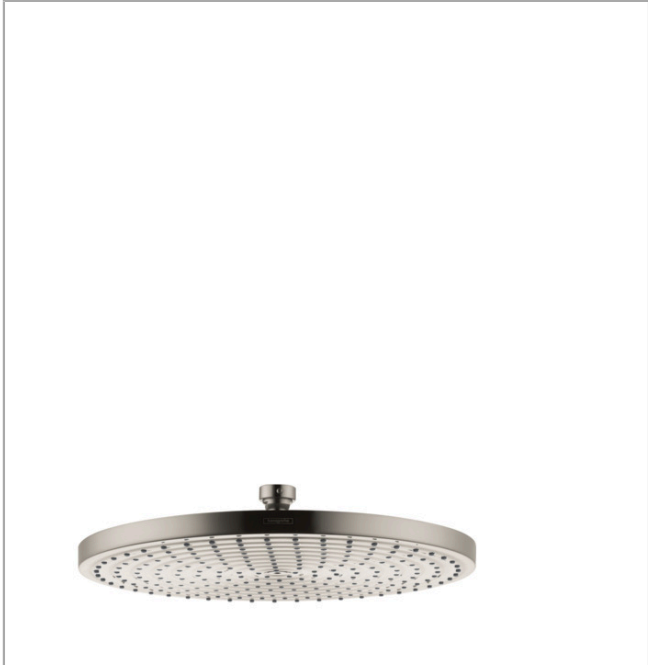

**Raindance S**

**Showerhead 300 1-Jet, 2.5 GPM**

Finish: **brushed nickel** Part no. : **27493821**

**Description**

**Features**

- Consists of: Showerhead
- Shower head size: 11 3/4"
- Spray modes: RainAir
- Max. flow: 2.5 GPM (9.5 L/Min)
- 225 spray channels
- Spray face finish: Fully-finished matching spray face
- Spray face removable for cleaning

**Item details**

List Price \$ 1,506.00

**Technology**

**Compliance / Sustainability**

**Product image**

**Scale drawing**

**Raindance S**  
**Showerhead 300 1-Jet, 2.5 GPM**  
 Finish: **brushed nickel** Part no. : **27493821**

Exploded drawing

Year of production: >01/12

**Raindance S**

**Showerhead 300 1-Jet, 2.5 GPM**

Finish: **brushed nickel** Part no. : **27493821**

**Spare parts list**

Year of production: >01/12

Pos.	Description	Part no.	Price	PU
1	air jet (Eco)	95795820	-	1
2	seal	97606000	-	1
3	lever collar	97536000	-	1
4	nut	97958000	-	1
5	filter packing	88649000	-	1
6	lock washer	98942000	-	1
7	hollow set screw M4x6	97767000	-	1