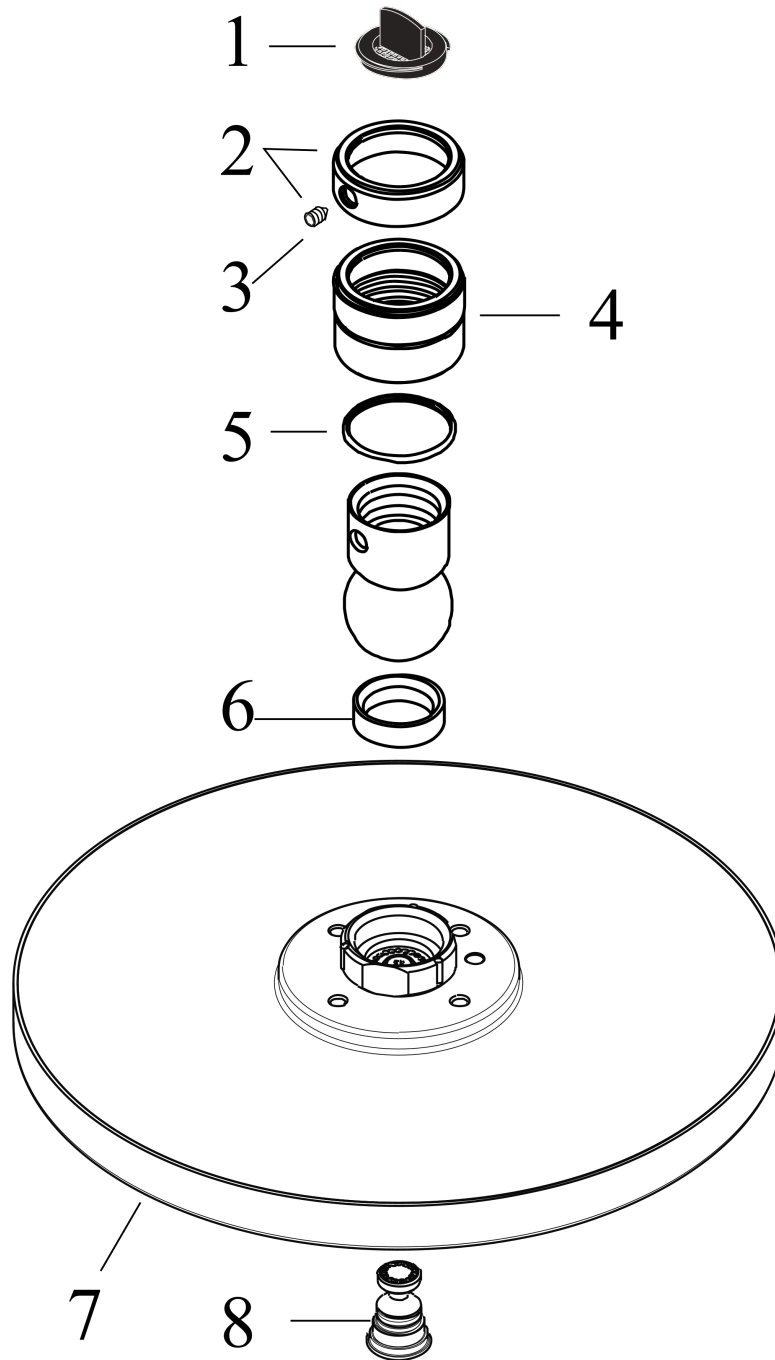

Raindance S

Showerhead 240 1-Jet, 2.5 GPM

Finish: **brushed nickel** Part no. : **27474821**

Description

Features

- Shower head size: 9 1/2"
- Spray modes: RainAir
- Max. flow: 2.5 GPM (9.5 L/Min)
- 180 spray channels
- Spray face finish: Fully-finished matching spray face

Item details

List Price \$ 1,028.00

Technology

Compliance / Sustainability

Product image

Scale drawing

Raindance S
Showerhead 240 1-Jet, 2.5 GPM
 Finish: brushed nickel Part no. : 27474821

Exploded drawing

Year of production: >09/04

Raindance S

Showerhead 240 1-Jet, 2.5 GPM

Finish: **brushed nickel** Part no. : **27474821**

Spare parts list

Year of production: >09/04

Pos.	Description	Part no.	Price	PU
1	air jet (Eco)	95795820	-	1
2	seal	97606000	-	1
3	lever collar	97536000	-	1
4	nut	97958820	-	1
5	filter packing	88649000	-	1
6	lock washer	98942820	-	1
7	hollow set screw M4x6	97767000	-	1