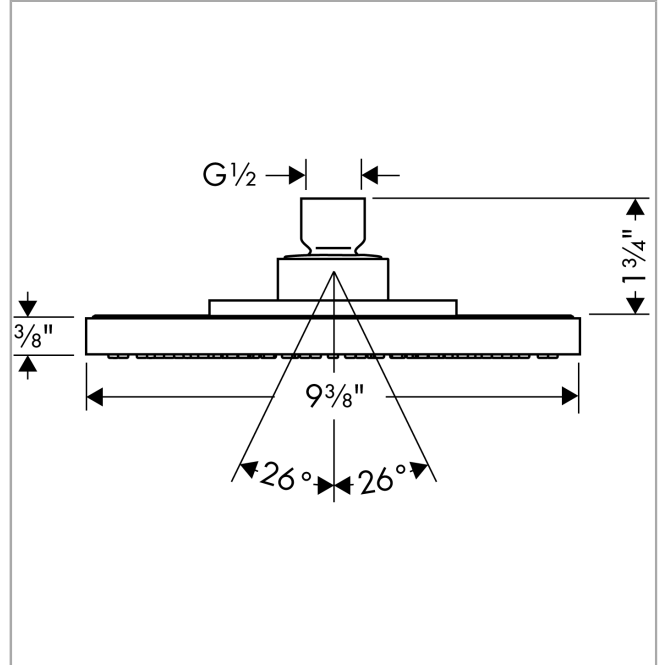

Raindance S

Showerhead 240 1-Jet, 2.5 GPM

Finish: **brushed nickel** Part no. : **27474821**

Description

Features

- Shower head size: 9 1/2"
- Spray modes: RainAir
- Max. flow: 2.5 GPM (9.5 L/Min)
- 180 spray channels
- Spray face finish: Fully-finished matching spray face

Item details

List Price \$ 1,028.00

Technology

Compliance / Sustainability

Product image

Scale drawing

Raindance S
Showerhead 240 1-Jet, 2.5 GPM
 Finish: brushed nickel Part no. : 27474821

Exploded drawing

Year of production: >09/04

Raindance S

Showerhead 240 1-Jet, 2.5 GPM

Finish: **brushed nickel** Part no. : **27474821**

Spare parts list

Year of production: >09/04

Pos.	Description	Part no.	Price	PU
1	air jet (Eco)	95795820	-	1
2	seal	97606000	-	1
3	lever collar	97536000	-	1
4	nut	97958820	-	1
5	filter packing	88649000	-	1
6	lock washer	98942820	-	1
7	hollow set screw M4x6	97767000	-	1