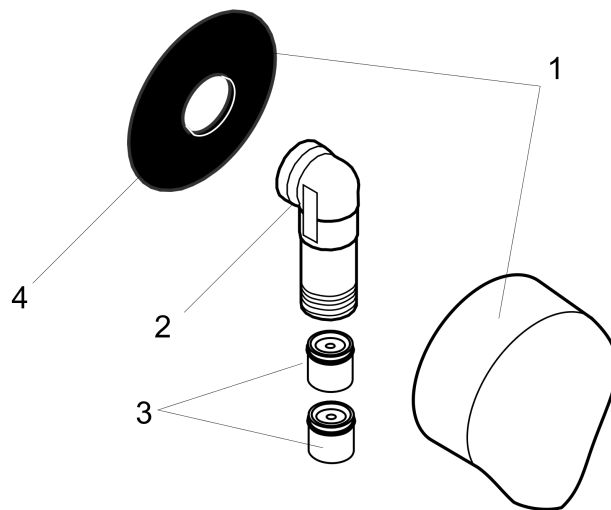

FixFit
Wall Outlet with Check Valves
 Finish: **chrome** Part no. : **27458003**

Description

Features

- G 1/2
- For shower hoses with a conical nut

Item details

List Price \$ 83.00

Compliance / Sustainability

Product image

Scale drawing

FixFit
Wall Outlet with Check Valves
Finish: **chrome** Part no. : **27458003**

Exploded drawing

Year of production: >03/07

FixFit

Wall Outlet with Check Valves

Finish: **chrome** Part no. : **27458003**

Spare parts list

Year of production: >03/07

Pos.	Description	Part no.	Price	PU
1	cover	97454000	-	1
2	connection angel	98531001	-	1
3	set of non return valves DW 15	94074000	-	1
4	support element	98557000	-	1