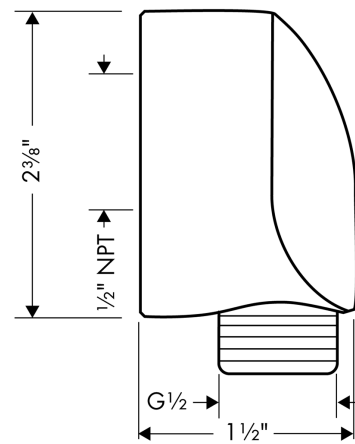

FixFit
Wall Outlet with Check Valves
 Finish: **chrome** Part no. : **27458003**

Description

Features

- G 1/2
- For shower hoses with a conical nut

Item details

List Price \$ 83.00

Compliance / Sustainability

Product image

Scale drawing

FixFit
Wall Outlet with Check Valves
Finish: **chrome** Part no. : **27458003**

Exploded drawing

Year of production: >03/07

FixFit

Wall Outlet with Check Valves

Finish: **chrome** Part no. : **27458003**

Spare parts list

Year of production: >03/07

Pos.	Description	Part no.	Price	PU
1	cover	97454000	-	1
2	connection angel	98531001	-	1
3	set of non return valves DW 15	94074000	-	1
4	support element	98557000	-	1