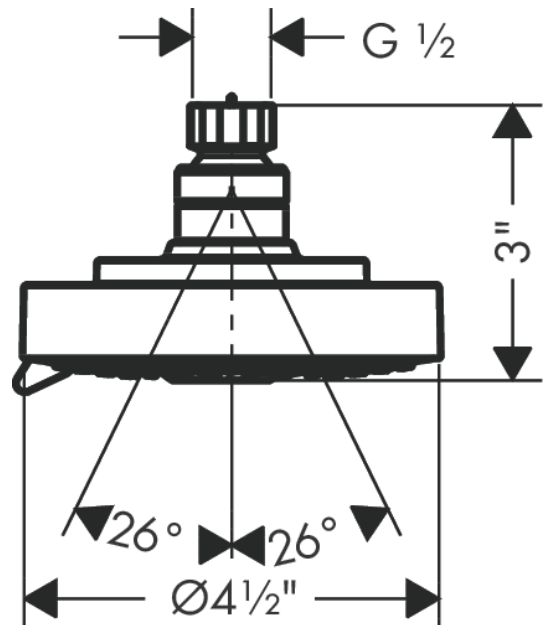

Raindance S
Showerhead 120 3-Jet, 2.5 GPM
 Finishes : **chrome** Part no. : **27457001**

Description

Features

- 95 no-clog spray channels
- Spray modes: RainAir, BalanceAir, Whirl
- Flow: 2.5 GPM (9.5 L/Min)

Item details

List Price \$ 224.00

Technology

Compliance

Product image

Scale drawing

Raindance S
Showerhead 120 3-Jet, 2.5 GPM
Finishes : **chrome** Part no. : **27457001**

Exploded drawing

Year of production: >03/10

Raindance S
Showerhead 120 3-Jet, 2.5 GPM
 Finishes : **chrome** Part no. : **27457001**

Spare parts list

Year of production: >**03/10**

Pos.	Description	Part no.	Price	PU
1	filter packing	88649000	-	1