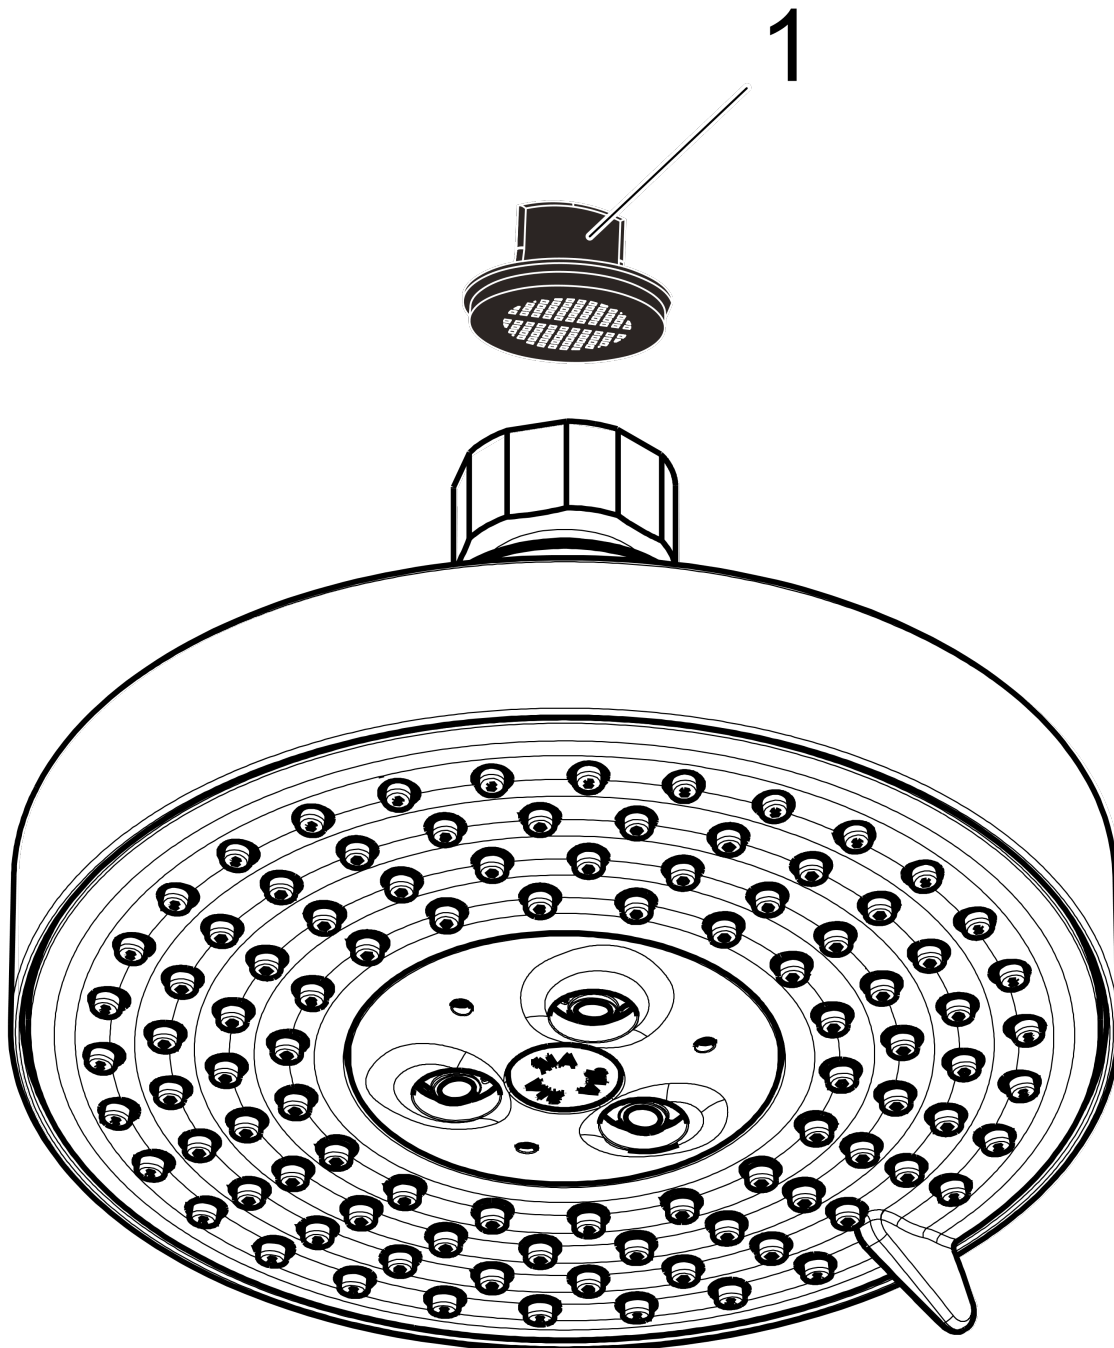

Raindance S
Showerhead 120 3-Jet, 2.5 GPM
 Finishes : **chrome** Part no. : **27457001**

Description

Features

- 95 no-clog spray channels
- Spray modes: RainAir, BalanceAir, Whirl
- Flow: 2.5 GPM (9.5 L/Min)

Item details

List Price \$ 224.00

Technology

Compliance

Product image

Scale drawing

Raindance S
Showerhead 120 3-Jet, 2.5 GPM
Finishes : **chrome** Part no. : **27457001**

Exploded drawing

Year of production: >03/10

Raindance S
Showerhead 120 3-Jet, 2.5 GPM
 Finishes : **chrome** Part no. : **27457001**

Spare parts list

Year of production: >**03/10**

Pos.	Description	Part no.	Price	PU
1	filter packing	88649000	-	1