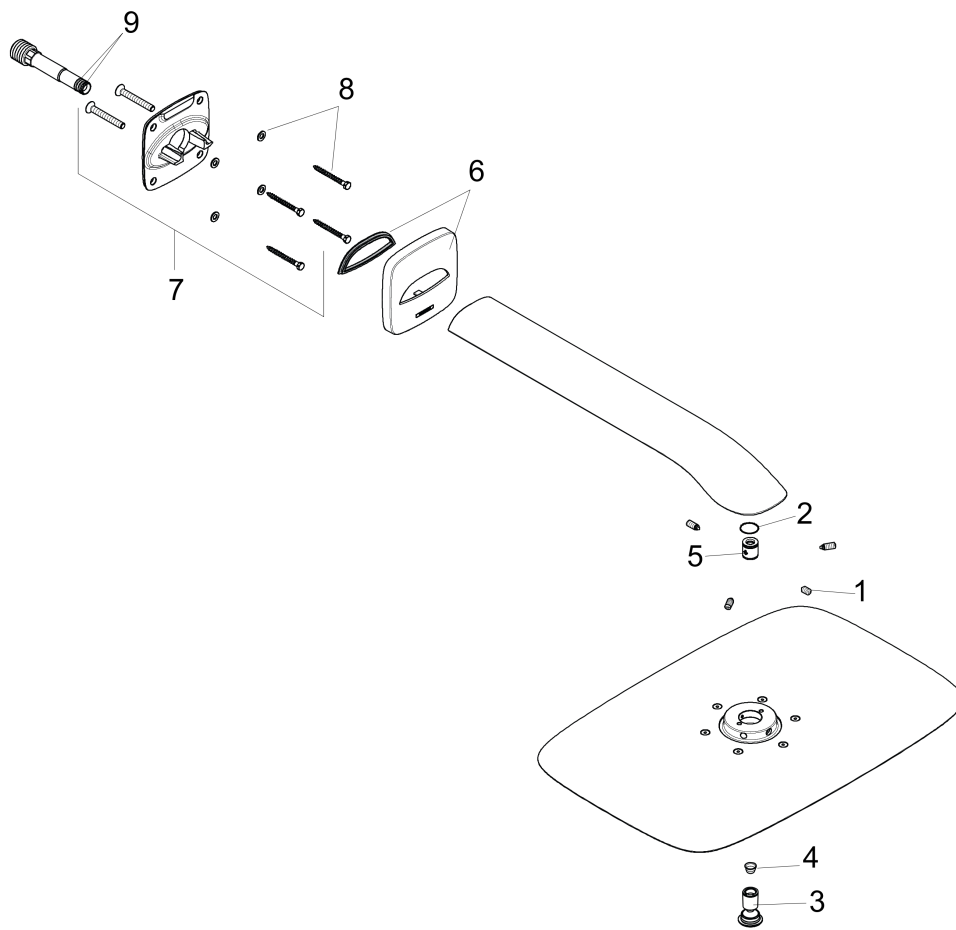

**PuraVida**  
**Showerhead 400 1-Jet with Showerarm, 2.5 GPM**  
 Finishes : **chrome** Part no. : **27437001**

**Description**

**Features**

- 192 no-clog spray channels
- Spray modes: RainAir XL
- Flow: 2.5 GPM (9.5 L/Min)
- Spray face finish: Chrome or White
- Includes brass showerarm

**Item details**

List Price \$ 1,872.00

**Technology**

**Compliance**

**Product image**

**Scale drawing**

**PuraVida**  
**Showerhead 400 1-Jet with Showerarm, 2.5 GPM**  
 Finishes : **chrome**    Part no. : **27437001**

Exploded drawing

Year of production: >06/12

**PuraVida**  
**Showerhead 400 1-Jet with Showerarm, 2.5 GPM**  
 Finishes : **chrome** Part no. : **27437001**

**Spare parts list**

Year of production: >06/12

Pos.	Description	Part no.	Price	PU
1	hollow set screw M6x10 DIN 914	96526000	-	1
2	O-ring 15x1,5	92118000	-	1
3	air jet	95416000	-	1
4	filter	97735000	-	1
5	set of non return valves DW 15	94074000	-	1
6	escutcheon	95415000	-	1
7	wall flange	95746000	-	1
8	mounting set	98716000	-	1
9	O-ring 9x2	98119000	-	1
a	spray body	92290000	-	1