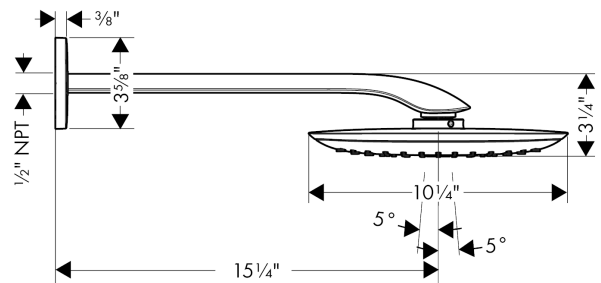

**PuraVida**  
**Showerhead 400 1-Jet with Showerarm, 2.5 GPM**  
 Finishes : **chrome** Part no. : **27437001**

**Description**

**Features**

- 192 no-clog spray channels
- Spray modes: RainAir XL
- Flow: 2.5 GPM (9.5 L/Min)
- Spray face finish: Chrome or White
- Includes brass showerarm

**Item details**

List Price \$ 1,872.00

**Technology**

**Compliance**

**Product image**

**Scale drawing**

**PuraVida**  
**Showerhead 400 1-Jet with Showerarm, 2.5 GPM**  
 Finishes : **chrome**    Part no. : **27437001**

Exploded drawing

Year of production: >06/12

**PuraVida**  
**Showerhead 400 1-Jet with Showerarm, 2.5 GPM**  
 Finishes : **chrome** Part no. : **27437001**

**Spare parts list**

Year of production: >06/12