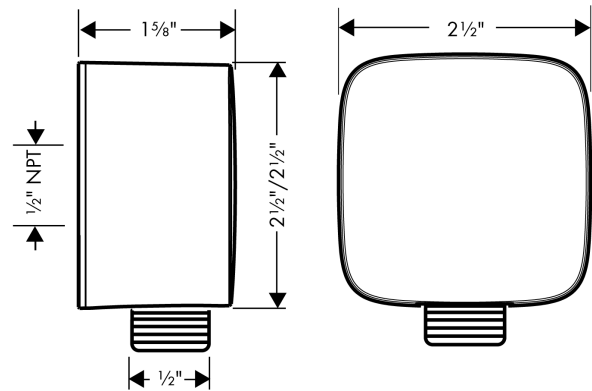

FixFit
Wall Outlet PuraVida with Check Valves
 Finish: **chrome** Part no. : **27414001**

Description

Features

- Metal connection angle
- G ½

Item details

List Price \$ 118.00

Compliance / Sustainability

Product image

Scale drawing

FixFit
Wall Outlet PuraVida with Check Valves
 Finish: **chrome** Part no. : **27414001**

Exploded drawing

Year of production: >09/09

FixFit

Wall Outlet PuraVida with Check Valves

Finish: **chrome** Part no. : **27414001**

Spare parts list

Year of production: >09/09

Pos.	Description	Part no.	Price	PU
1	connection angel	98531001	-	1
2	set of non return valves DW 15	94074000	-	1