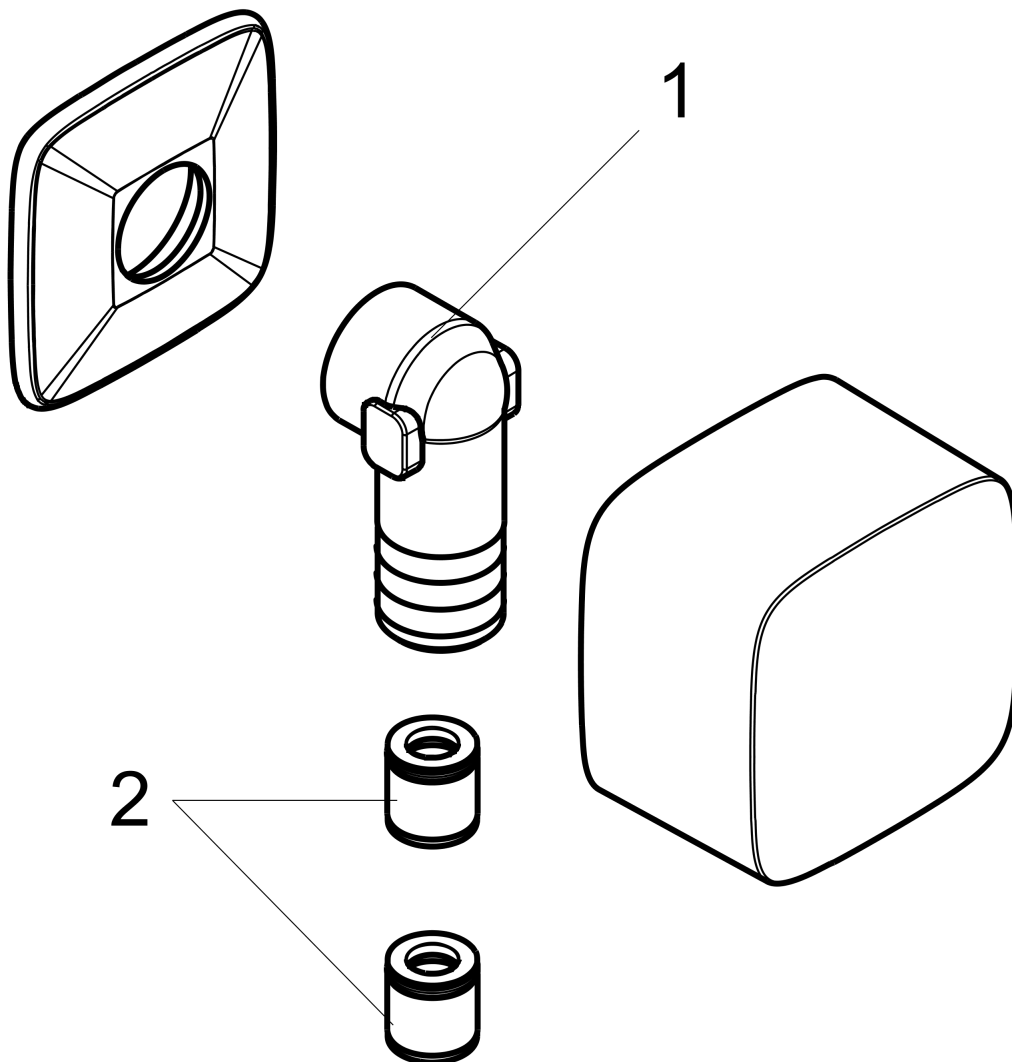

FixFit
Wall Outlet PuraVida with Check Valves
 Finish: **chrome** Part no. : **27414001**

Description

Features

- Metal connection angle
- G ½

Item details

List Price \$ 118.00

Compliance / Sustainability

Product image

Scale drawing

FixFit
Wall Outlet PuraVida with Check Valves
 Finish: **chrome** Part no. : **27414001**

Exploded drawing

Year of production: >09/09

FixFit

Wall Outlet PuraVida with Check Valves

Finish: **chrome** Part no. : **27414001**

Spare parts list

Year of production: >09/09

Pos.	Description	Part no.	Price	PU
1	connection angel	98531001	-	1
2	set of non return valves DW 15	94074000	-	1