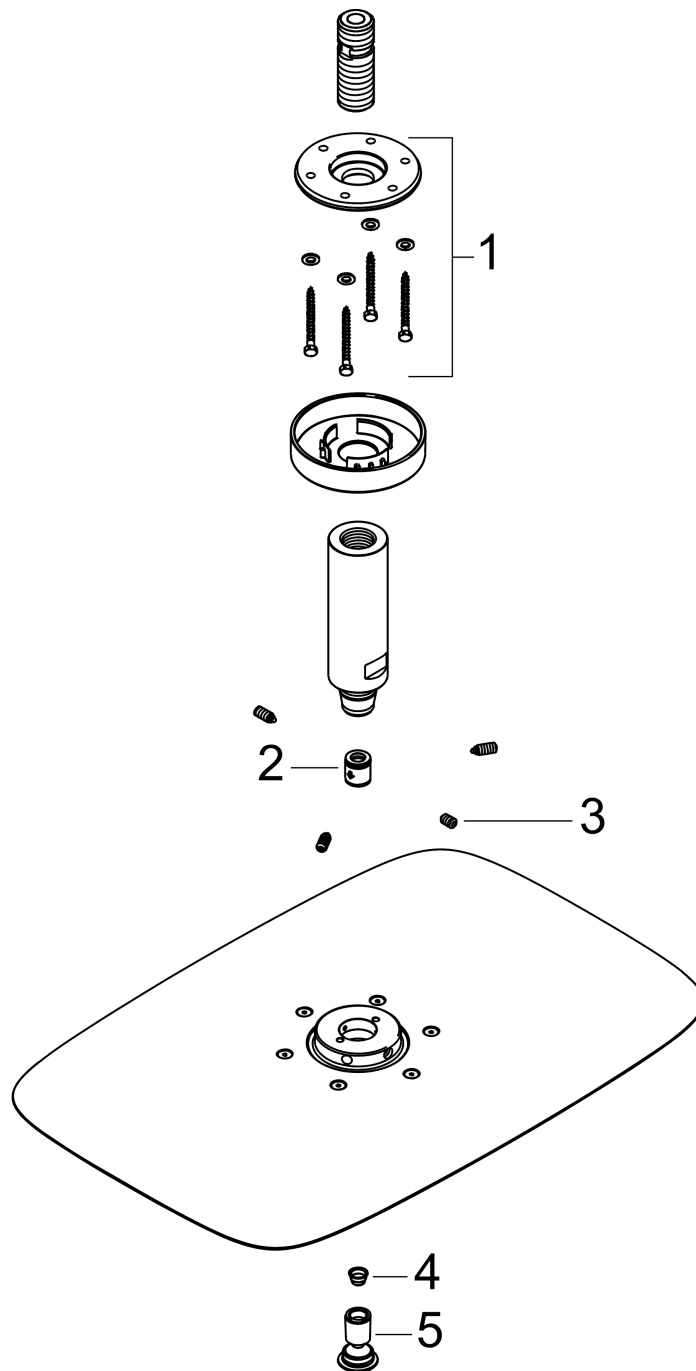

**PuraVida**  
**Showerhead 400 1-Jet with Ceiling Mount, 2.5 GPM**  
 Finishes : **white/chrome** Part no. : **27390401**

**Description**

**Features**

- 192 no-clog spray channels
- Spray modes: RainAir XL
- Flow: 2.5 GPM (9.5 L/Min)
- Spray face finish: Chrome or White
- Includes brass showerarm

**Item details**

List Price \$ 1,611.00

**Technology**

**Compliance**

**Product image**

**Scale drawing**

**PuraVida**  
**Showerhead 400 1-Jet with Ceiling Mount, 2.5 GPM**  
Finishes : **white/chrome** Part no. : **27390401**

Exploded drawing

Year of production: >03/10

**PuraVida**  
**Showerhead 400 1-Jet with Ceiling Mount, 2.5 GPM**  
 Finishes : **white/chrome**    Part no. : **27390401**

**Spare parts list**

Year of production: >03/10

Pos.	Description	Part no.	Price	PU
1	mounting kit	95208000	-	1
2	set of non return valves DW 15	94074000	-	1
3	hollow set screw M6x10 DIN 914	96526000	-	1
4	filter	97735000	-	1
5	air jet (Eco)	95416001	-	1