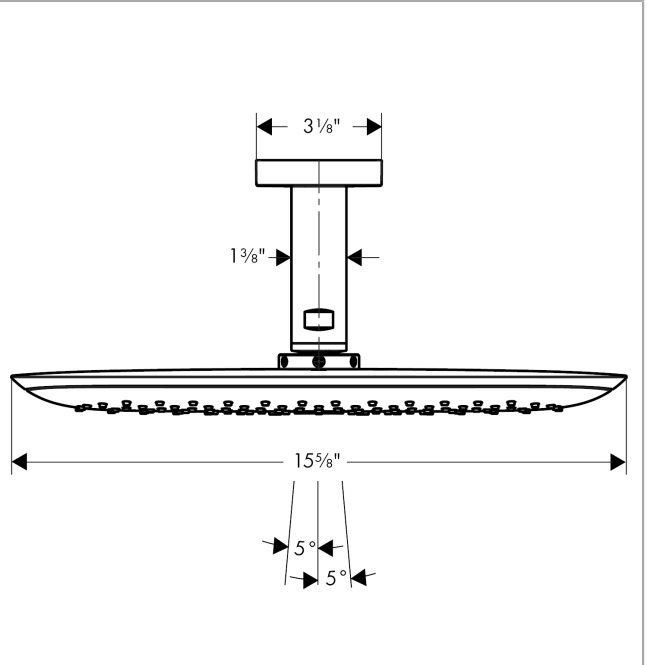

**PuraVida**  
**Showerhead 400 1-Jet with Ceiling Mount, 2.5 GPM**  
 Finishes : **white/chrome** Part no. : **27390401**

**Description**

**Features**

- 192 no-clog spray channels
- Spray modes: RainAir XL
- Flow: 2.5 GPM (9.5 L/Min)
- Spray face finish: Chrome or White
- Includes brass showerarm

**Item details**

List Price \$ 1,611.00

**Technology**

**Compliance**

**Product image**

**Scale drawing**

**PuraVida**  
**Showerhead 400 1-Jet with Ceiling Mount, 2.5 GPM**  
Finishes : **white/chrome** Part no. : **27390401**

Exploded drawing

Year of production: >03/10

**PuraVida**  
**Showerhead 400 1-Jet with Ceiling Mount, 2.5 GPM**  
 Finishes : **white/chrome**    Part no. : **27390401**

**Spare parts list**

Year of production: >03/10